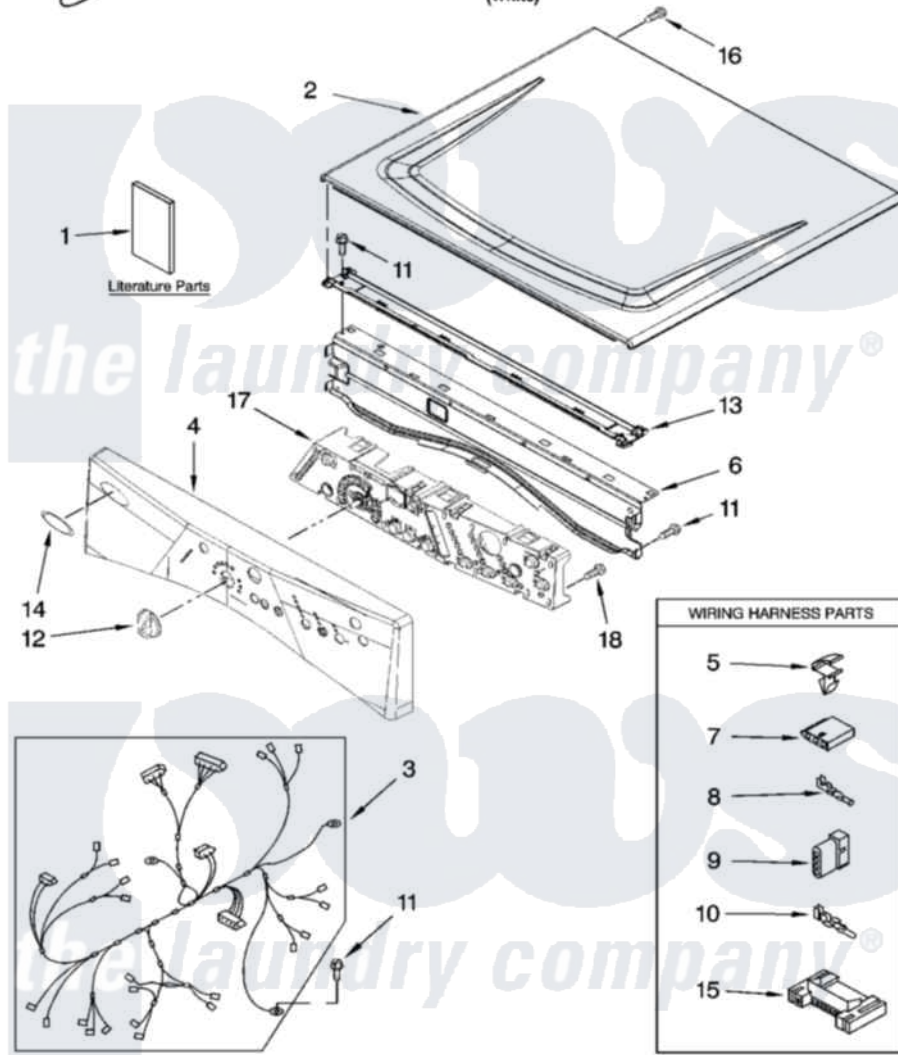

# Whirlpool 7MWGD8500SR1 01 - TOP AND CONSOLE PARTS

## TOP AND CONSOLE PARTS

For Model: 7MWGD8500SR1  
(White)

27" GAS DRYER

8-07 Printed in U.S.A. (LT)

1

Part No. W10161614 Rev. A

Whirlpool Residential Whirlpool 7MWGD8500SR1 Dryer Parts Parts Diagram 01 - TOP AND CONSOLE PARTS

[Click on the part number to view part](#)

Item	Original Part Number	Replaced By	Status	Part Description
1	W10116546		Not Available	Use & Care Guide
"	W10116548		Not Available	Guide, Quick Start
"	W10116547		Not Available	Tech Sheet
2	8563730	<a href="#">W10336080</a>		Top
3	<a href="#">W10110973</a>			Harness, Main
4	<a href="#">W10099599</a>			Panel, Console
5	<a href="#">3394427</a>			Clip-Harness
6	<a href="#">8565237</a>			Bracket, Console
7	<a href="#">353424</a>			Plug, Terminal
8	<a href="#">94614</a>			Terminal
9	<a href="#">3936144</a>			Do-It-Yourself Repair Manuals
10	94613	<a href="#">596797</a>		Terminal
11	3390647	<a href="#">488729</a>		Screw
12	<a href="#">8574964</a>			Knob, Assembly
13	<a href="#">8574968</a>			Screw, 10-16 X 1/2
14	W10117943	<a href="#">8303811</a>		Badge, Assembly

15	<a href="#">3395683</a>	Receptacle, Multi-Terminal
16	<a href="#">3400238</a>	Screw, 2-28 X 1/2
17	<a href="#">8571955</a>	Assembly, User Interface
18	<a href="#">3400238</a>	Screw, 2-28 X 1/2