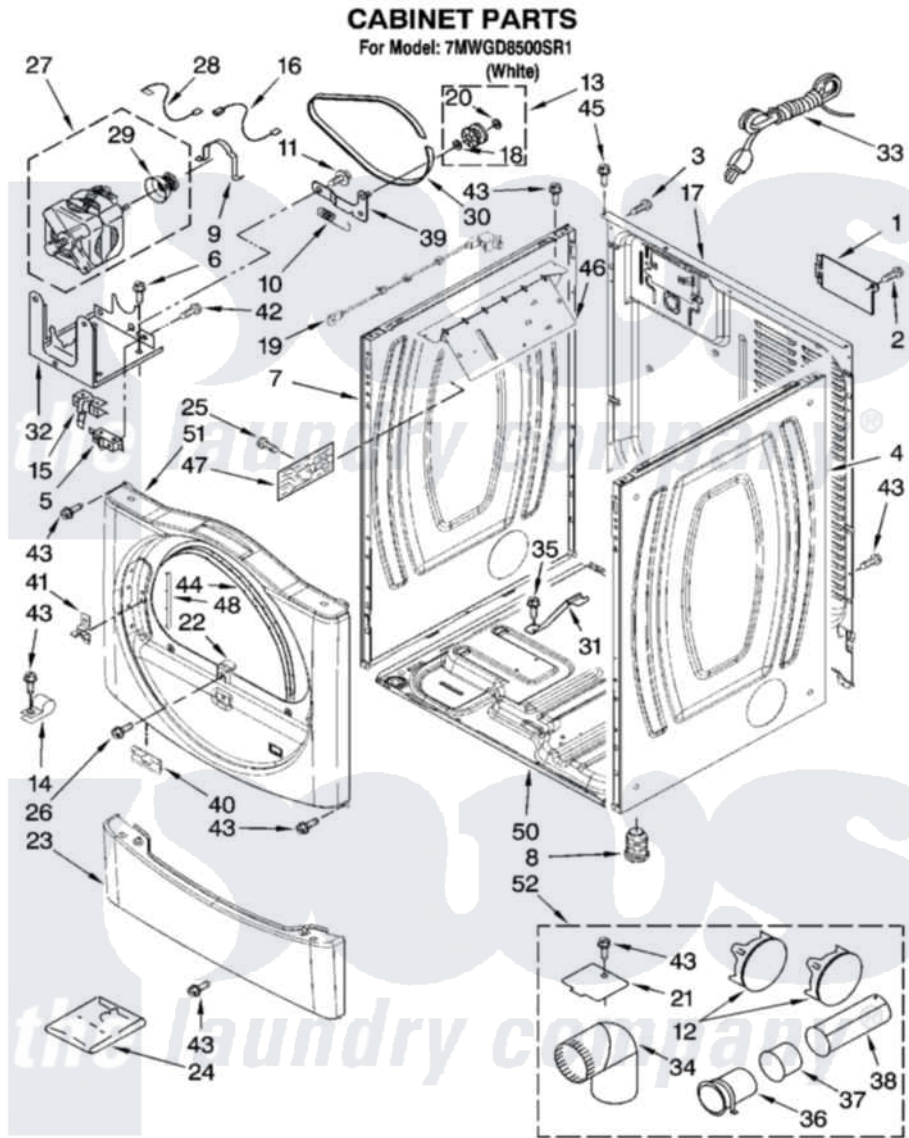

Whirlpool 7MWGD8500SR1 02 - CABINET PARTS

W10161614

3

Whirlpool [Residential Whirlpool 7MWGD8500SR1 Dryer Parts](#) Parts Diagram 02 - CABINET PARTS
 Click on the part number to view part

Item	Original Part Number	Replaced By	Status	Part Description
1	8317340			Cover, Terminal Block
2	3390814	90767		Screw, 8A X 3/8 HeX Washer Head Tapping
3	8533974	4331106		Screw, No.10-32 X 7/16
4	8565048			Panel, Side
5	3394881	279782		Switch-Lid
6	343641	681414		Screw, 10AB X 1/2
7	8565054			Panel, Side
8	3392100	49621		Feet-Leveling
"	279810			Foot-Optional
9	660658			Clamp, Motor Mounting 343481 685441
10	3387374			Spring, Idler
11	3389420			Retainer-Idler 1/4-20 X 1/16
12	697750	W10470674		Dryer Exhaust Kit
13	3388672	279640		Pulley-ldr
14	3978776			Bracket, Gas Pipe Switch

15	8066120		Lever, Door Switch
16	3394081		Wire, Broken Belt Switch
17	8565059		Panel, Rear
18	233520		Washer, Thrust
19	8574875	W10318609	Switch, Assembly Door
20	W10121334		Washer, Thrust
21	8066115	3394331	Plate Cover
22	8580015		Ramp, Door
23	8540621		Panel, Toe
24	8572546		Odor Remover
25	8533971	90767	Screw, 8A X 3/8 HeX Washer Head Tapping
26	3357011	308685	Side Trim)
27	8538263	279787	Motor-Drive
28	3398948		Wire, Jumper
29	8578220		Pulley, Motor
30	3387610	661570	Belt
31	8529757		Bracket, Burner
32	3387118		Bracket, Motor
33	3401401	3401402	Cord, Power
34	49026		4" - 90° Elbow
35	693995		Screw, Hex Head
36	8563747		Exhaust Pipe Medium Pipe
37	8563750		Exhaust Pipe
38	8563749		Exhaust Pipe
39	3388674	W10118756	Idler Bracket
40	8519459		Clip, Toe Panel
41	8565122		Strike, Door
42	98129		Screw, 6-20 X 1 1/16
43	3390647	488729	Screw
44	3387242		Seal, Front Panel
45	3393008	308685	Side Trim)
46	8563727		Bracket, Control
47	W10111606		Board, Control
48	8565043		Plug, Strip Front Panel
50	8565046		(BROKEN BELT BASE, CABINET SWITCH)
51	8580257		Front Panel
"	BLANK	Not Available	Optional Parts Not Included
52	279818	W10470674	Dryer Exhaust Kit