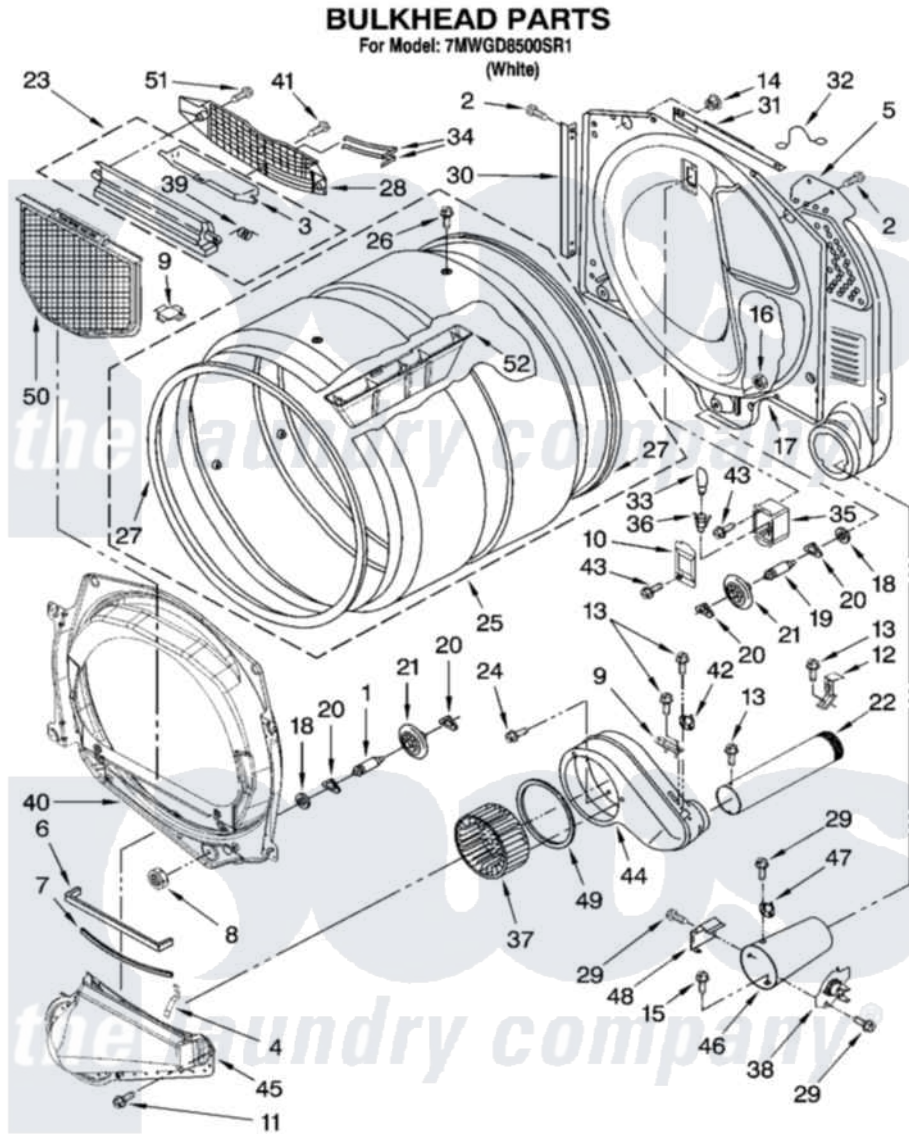

Whirlpool 7MWGD8500SR1 03 - BULKHEAD PARTS

W10161614

5

Whirlpool [Residential Whirlpool 7MWGD8500SR1 Dryer Parts](#) Parts Diagram 03 - BULKHEAD PARTS
Click on the part number to view part

Item	Original Part Number	Replaced By	Status	Part Description
1	8575325	W10359272		Shaft, Roller Drum Threads
2	3390647	488729		Screw
3	W10153413			Door, Lint Screen
4	8066208			Clip-Exhaust
5	3394346			Air Duct Assembly
6	697813			Seal, Outlet Housing
7	697814	697813		Seal, Outlet Housing
8	3934666	W10080210		Nut, 3/8 X 16
9	3392519			Thermal Limiter
10	3402841	8532165		Lens, Drum Light
11	359625	487240		Screw, For Mtg. Service Capacitor
12	8572105			Retainer, Toe Panel
13	8533971	90767		Screw, 8A X 3/8 Hex Washer Head Tapping
14	8529007			Plug, Rear Bulkhead
15	693995			Screw, Hex Head