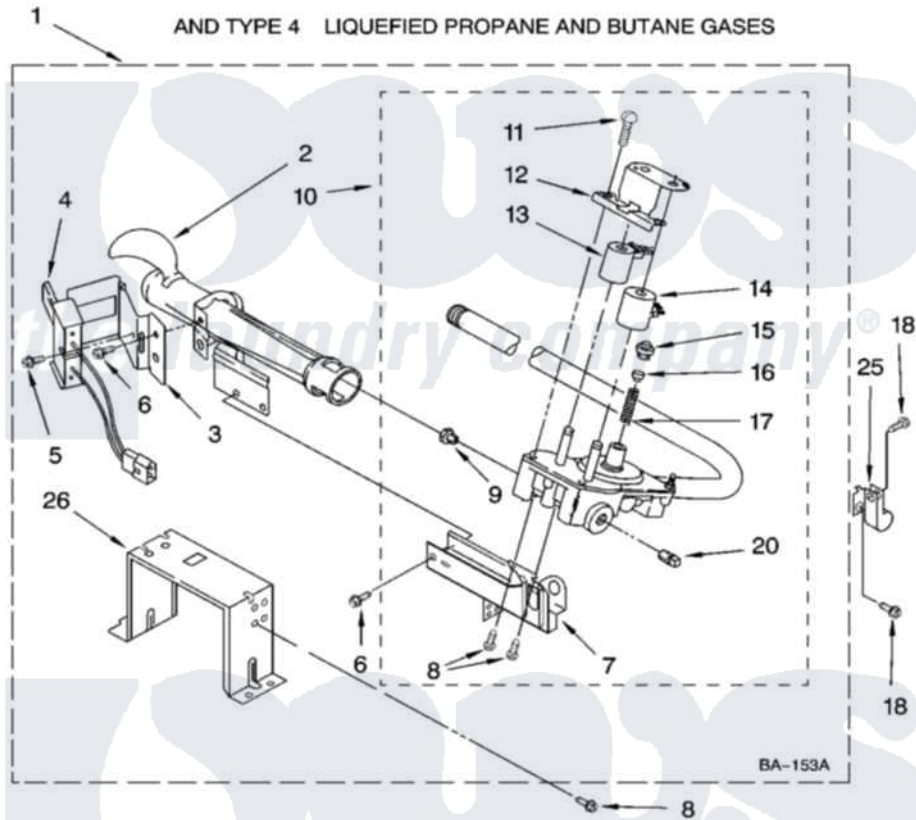

Whirlpool 7MWGD8500SR1 04 - 8576353 BURNER ASSEMBLY

8576353 BURNER ASSEMBLY

For Model: 7MWGD8500SR1
(White)

W10161614

7

Whirlpool [Residential Whirlpool 7MWGD8500SR1 Dryer Parts](#) Parts Diagram 04 - 8576353 BURNER ASSEMBLY
Click on the part number to view part

Item	Original Part Number	Replaced By	Status	Part Description
1	8576353	280119		Burner-Gas
2	688617	693140		Burner
3	694298			Bracket, Ignitor
4	686590	279311		Ignitor
5	3393909			Screw, 8-32 X 7/8
6	343641	681414		Screw, 10AB X 1/2
7	3389871		Not Available	Base, Burner
8	3387057			Screw, 10-16 X 1/2 Orifice, Burner
9	15418			Orifice, Burner Type 1
"	15422		Not Available	ORIFICE, BURNER (TYPE 4) (BUTANE)
"	234867	229742		Orifice, Burner
10	W10118347	W10293912		Valve-Gas
11	694421			Screw, Bracket Mounting
12	694538			Bracket, Shunt
13	694540			Coil, 60 Hz