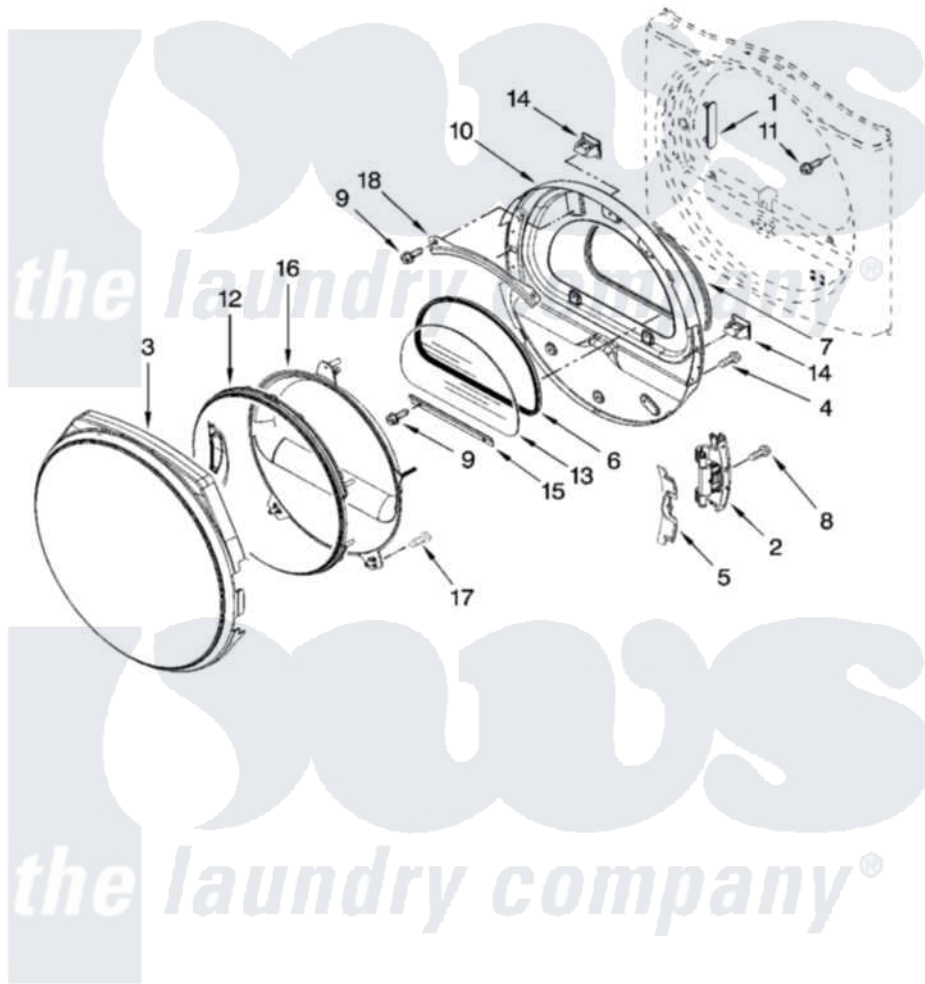

Whirlpool 7MWGD8500SR1 05 - DOOR PARTS, OPTIONAL PARTS (NOT INCLUDED)

DOOR PARTS
For Model: 7MWGD8500SR1
(White)

W10161614

9

Whirlpool [Residential Whirlpool 7MWGD8500SR1 Dryer Parts](#) Parts Diagram 05 - DOOR PARTS, OPTIONAL PARTS (NOT INCLUDED)

[Click on the part number to view part](#)

Item	Original Part Number	Replaced By	Status	Part Description
1	8565119			Label, Hinge Hole Cover
2	8578887			Door Hinge Assembly
3	8579998			Door,
4	8534044			Screw, 8-18 X 1/2
5	8571839			Cover, Hinge
6	8579663			Seal, Window
7	BLANK		Not Available	Door Seal (Not Servicable)
8	W10017850	280203		Screw-Kit
9	3393258	3373329D		Screw
10	8578933	W10164062		Door Assembly
11	355515			Screw, 8-18 X 11/16
12	W10044190			Door Intermediate Stationary
13	8565117	W10286878		Window
14	690081	279570		Latch
15	8519354			Retainer-Window