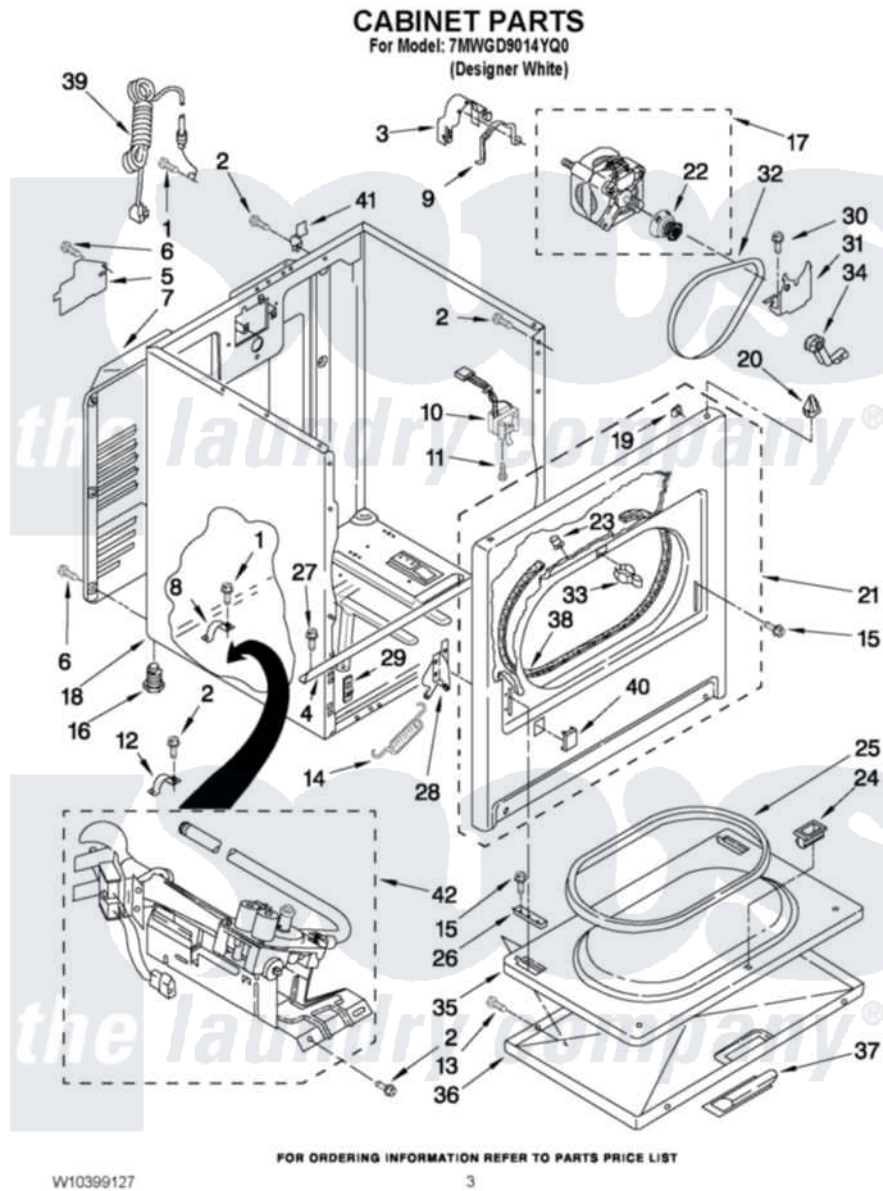

# Whirlpool 7MWGD9014YQ0 02 - CABINET PARTS

Whirlpool Residential Whirlpool 7MWGD9014YQ0 Dryer Parts Parts Diagram 02 - CABINET PARTS  
Click on the part number to view part

Item	Original Part Number	Replaced By	Status	Part Description
1	<a href="#">3390631</a>			Screw, 10-16 X 3/8
2	343641	<a href="#">681414</a>		Screw, 10AB X 1/2
3	<a href="#">3404162</a>			Clamp, Motor
4	<a href="#">W10236073</a>			Bracket, Cabinet
5	<a href="#">3396795</a>			Cover, Terminal Block
6	<a href="#">693995</a>			Screw, Hex Head
7	3396805	<a href="#">280043</a>		Panel-Rear
8	<a href="#">341029</a>			Clamp, Pipe Door Spring
9	<a href="#">W10121316</a>			Plug, Multivent
10	3406109	<a href="#">3406107</a>		Door Switch Assembly
11	697773	<a href="#">3395530</a>		Screw
12	<a href="#">3980175</a>			Clamp, Elbow
13	342055	<a href="#">488627</a>		Screw
14	<a href="#">W10041960</a>			Spring, Door
15	3357011	<a href="#">308685</a>		Side Trim )
16	3392100	<a href="#">49621</a>		Feet-Leveling