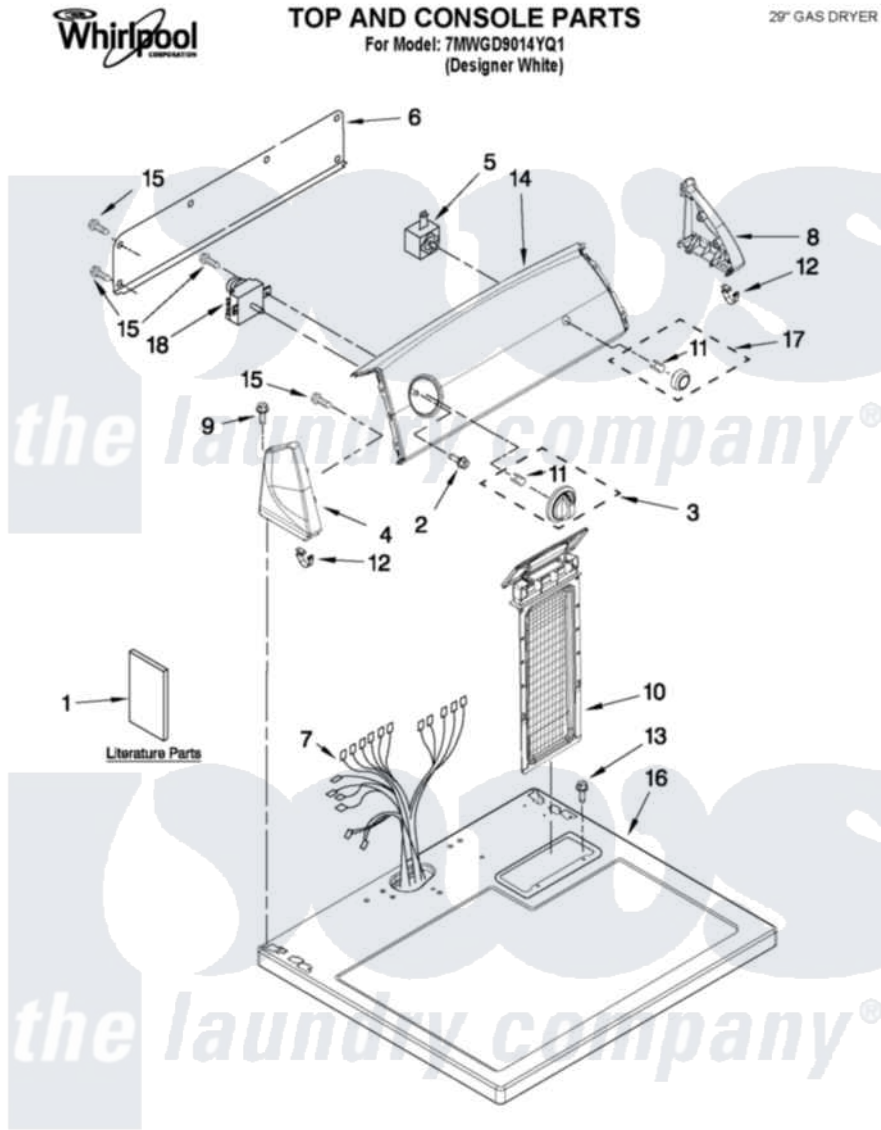

Whirlpool 7MWGD9014YQ1 01 - TOP AND CONSOLE PARTS

FOR ORDERING INFORMATION REFER TO PARTS PRICE LIST

9-11 Litho in U.S.A. (JLP)(bay)

1

Part No. W10455282 Rev. A

Whirlpool Residential Whirlpool 7MWGD9014YQ1 Dryer Parts Parts Diagram 01 - TOP AND CONSOLE PARTS
 Click on the part number to view part

Item	Original Part Number	Replaced By	Status	Part Description
1	8564241		Not Available	Instructions, Installation
"	W10383507		Not Available	SHEET, CYCLE FEATURE
"	8565897		Not Available	Use And Care Guide
"	W10185978		Not Available	WIRING DIAGRAM
2	3390631			Screw, 10-16 X 3/8
3	8566061			Timer Knob Assembly
4	8566035	8565957		Cap, End
5	3977456			Switch, Push-To-Start
6	W10103406			Panel, Rear Console
7	W10186074			Harness, Wiring
8	8566032	8565954		Cap, End
9	3348629	90767		Screw, 8A X 3/8 HeX Washer Head Tapping
10	8557857			Screen, Lint
11	8536939			Clip, Knob
12	8312709			Clip-Console
				Screw, For Mtn. Service

13	688983	487240	Screw, For Mtg. Service Capacitor
14	W10370399		Control Panel And Bracket Assembly
15	693995		Screw, Hex Head
16	8559800	8563663	Top
17	8566065		Knob, Push-To-Start
18	W10185969		Timer Assembly, 60 Hz