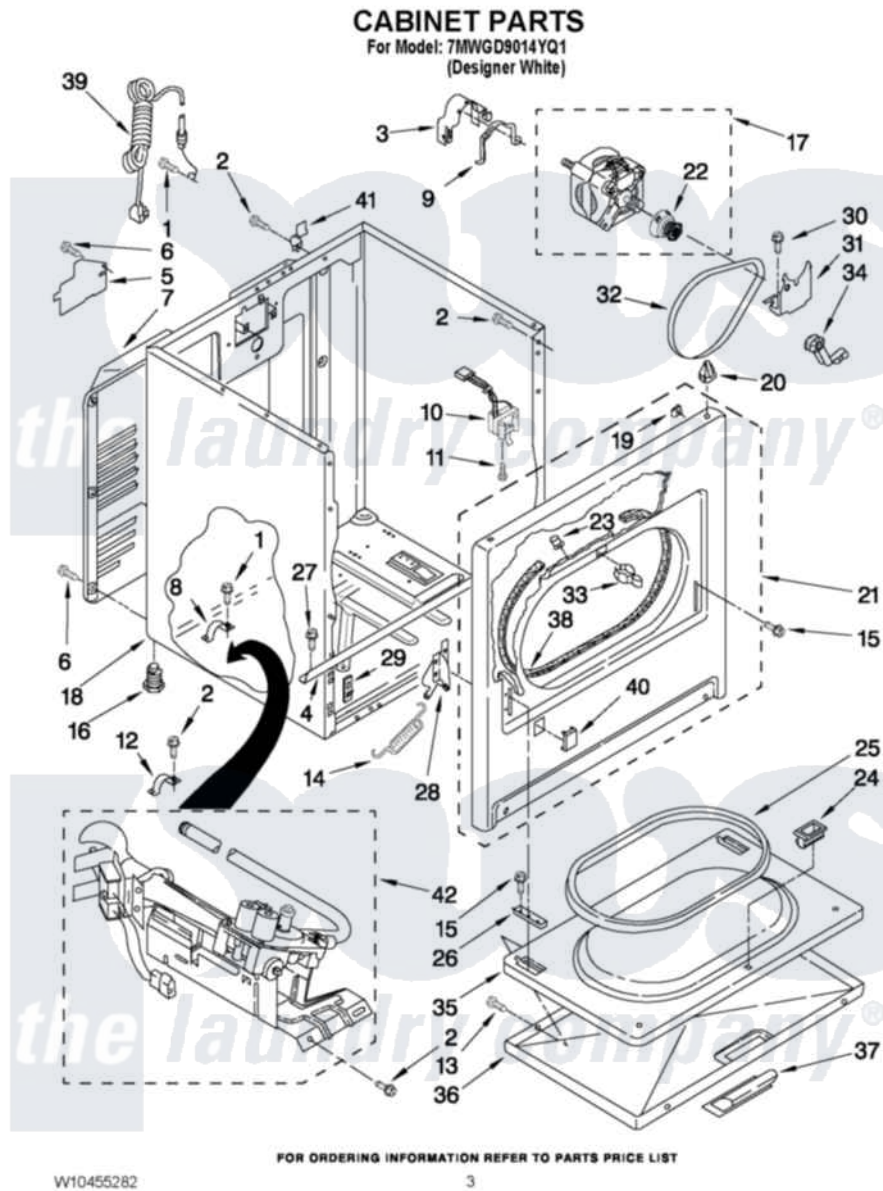

# Whirlpool 7MWGD9014YQ1 02 - CABINET PARTS

Whirlpool Residential Whirlpool 7MWGD9014YQ1 Dryer Parts Parts Diagram 02 - CABINET PARTS  
Click on the part number to view part

Item	Original Part Number	Replaced By	Status	Part Description
1	<a href="#">3390631</a>			Screw, 10-16 X 3/8
2	343641	<a href="#">681414</a>		Screw, 10AB X 1/2
3	<a href="#">3404162</a>			Clamp, Motor
4	<a href="#">W10236073</a>			Bracket, Cabinet
5	<a href="#">3396795</a>			Cover, Terminal Block
6	<a href="#">693995</a>			Screw, Hex Head
7	3396805	<a href="#">280043</a>		Panel-Rear
8	<a href="#">341029</a>			Clamp, Pipe Door Spring
9	<a href="#">W10121316</a>			Plug, Multivent
10	3406109	<a href="#">3406107</a>		Door Switch Assembly
11	697773	<a href="#">3395530</a>		Screw
12	<a href="#">3980175</a>			Clamp, Elbow
13	342055	<a href="#">488627</a>		Screw
14	<a href="#">W10041960</a>			Spring, Door
15	3357011	<a href="#">308685</a>		Side Trim )
16	3392100	<a href="#">49621</a>		Feet-Leveling