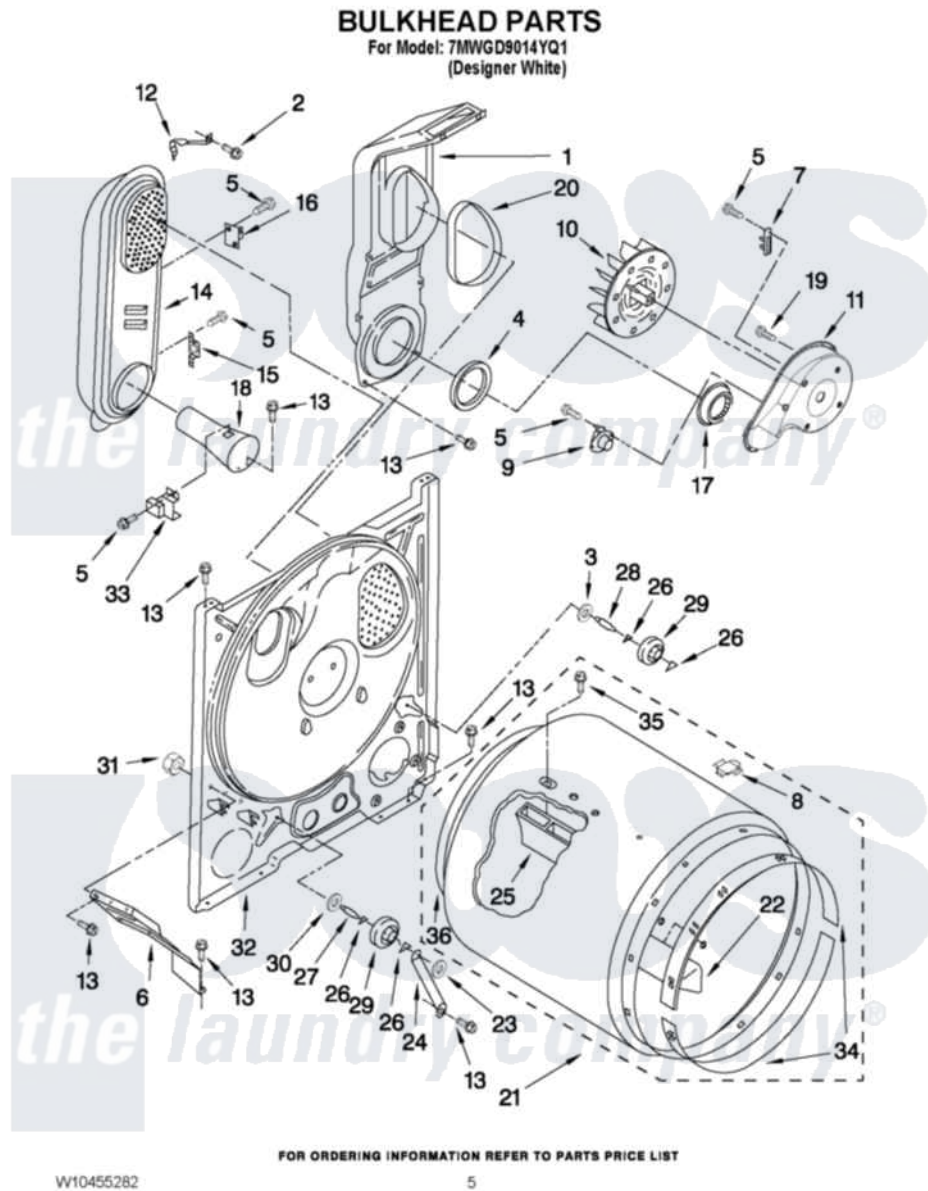

# Whirlpool 7MWGD9014YQ1 03 - BULKHEAD PARTS

Whirlpool [Residential Whirlpool 7MWGD9014YQ1 Dryer Parts](#) Parts Diagram 03 - BULKHEAD PARTS  
Click on the part number to view part

Item	Original Part Number	Replaced By	Status	Part Description
1	<a href="#">348368</a>			Lint Chute Assembly
2	<a href="#">489463</a>			Screw, 8-18 X 1/16
3	<a href="#">3388703</a>			Washer, Support
4	<a href="#">347139</a>			Seal, Lint Chute
5	<a href="#">90767</a>			Screw, 8A X 3/8 HeX Washer Head Tapping
6	<a href="#">3406022</a>			Bracket, Bulkhead
7	<a href="#">3392519</a>			Thermal Limiter
8	<a href="#">8066086</a>			Plug, Drum Hole
9	<a href="#">3387134</a>			Thermostat, Internal-Bias
10	<a href="#">694089</a>			Wheel, Blower
11	<a href="#">8577230</a>			Housing, Blower
12	<a href="#">8066155</a>			Clip, Heater Box
13	343641	<a href="#">681414</a>		Screw, 10AB X 1/2
14	8530285	<a href="#">279980</a>		Box
15	<a href="#">W10423382</a>			Thermostat, High Limit 205F
16	3977394	<a href="#">279769</a>		Cutoff-Tml

17	<a href="#">696302</a>		Shield, Exhaust
18	<a href="#">8066049</a>		Funnel, Burner Light
19	3390647	<a href="#">488729</a>	Screw
20	<a href="#">339956</a>		Seal, Air Duct To Bulkhead
21	<a href="#">695587</a>		Drum Assembly
22	<a href="#">3403636</a>		Baffle, Drum
23	<a href="#">90296</a>		Nut, Push On
24	<a href="#">3976434</a>		Bracket, Support Shaft
25	<a href="#">692490</a>		Baffle, Drum
26	<a href="#">690997</a>		Washer, Thrust
27	<a href="#">W10359270</a>		Shaft, Drum Roller Threads
28	<a href="#">W10359269</a>		Shaft, Drum Roller Threads
29	3397590	<a href="#">349241T</a>	Support
30	<a href="#">348197</a>		Washer, Support
31	<a href="#">W10298789</a>		Nut, Push-In
32	3403491	<a href="#">279796</a>	Bulkhead
33	<a href="#">338906</a>		Radiant, Sensor
34	692526	<a href="#">279441</a>	BeaRng-Rng
35	<a href="#">W10219342</a>		Screw, Baffle Mounting
36	W10352407	<a href="#">279857</a>	Seal