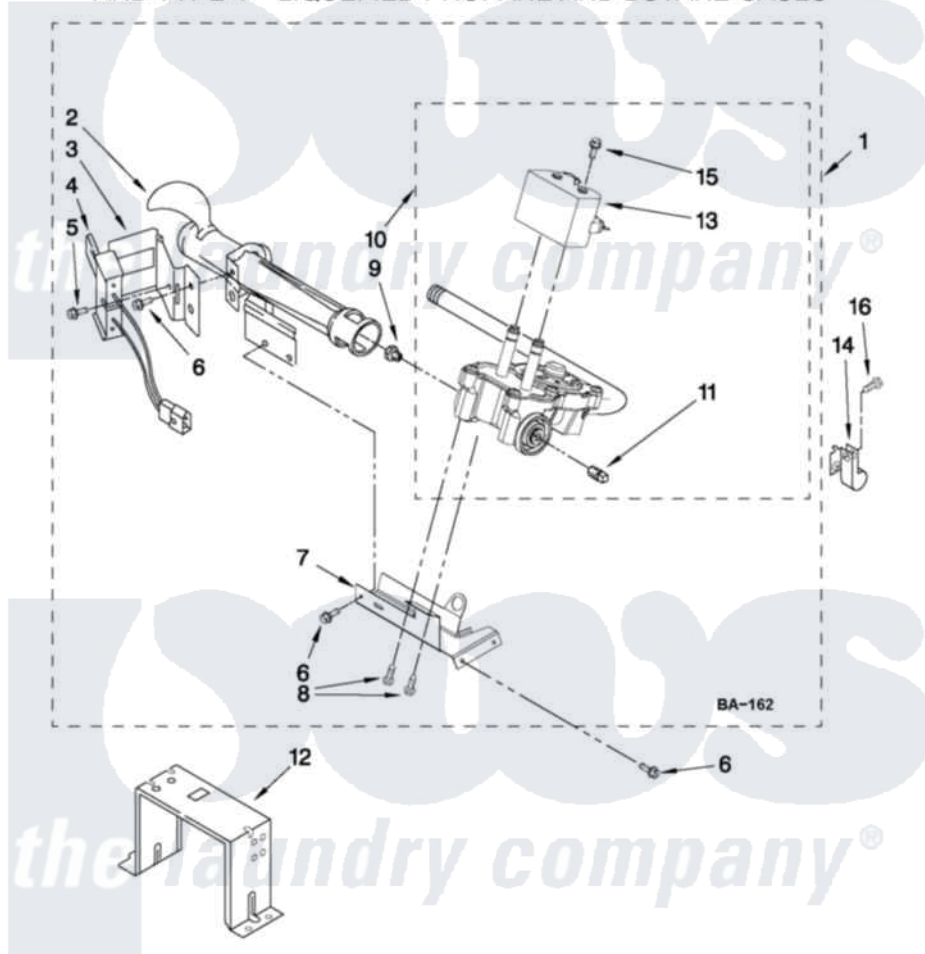

Whirlpool 7MWGD9014YQ1 04 - W10336852 BURNER ASSEMBLY

W10336852 BURNER ASSEMBLY

For Model: 7MWGD9014YQ1
(Designer White)

USE WITH TYPE 1 - NATURAL, TYPE 2 - MIXED,
AND TYPE 4 - LIQUEFIED PROPANE AND BUTANE GASES

FOR ORDERING INFORMATION REFER TO PARTS PRICE LIST

W10455282

7

Whirlpool Residential Whirlpool 7MWGD9014YQ1 Dryer Parts Parts Diagram 04 - W10336852 BURNER ASSEMBLY
Click on the part number to view part

| Item | Original Part Number | Replaced By | Status | Part Description |
|------|---------------------------|---------------------------|--------|------------------------------------|
| 1 | W10336852 | W10465748 | | Burner-Gas |
| 2 | 688617 | 693140 | | Burner |
| 3 | 694298 | | | Bracket, Ignitor |
| 4 | 686590 | 279311 | | Ignitor |
| 5 | 3393909 | | | Screw, 8-32 X 7/8 |
| 6 | 343641 | 681414 | | Screw, 10AB X 1/2 |
| 7 | 693986 | | | Base, Burner |
| 8 | 3387057 | | | Screw, 10-16 X 1/2 Orifice, Burner |
| 9 | 234826 | | | Orifice, Burner Type 1 |
| 10 | W10304604 | W10500695 | | Valve-Gas |
| 11 | W10295523 | | | Plug, Pipe |
| 12 | 3389889 | | | Bracket, Support |
| 13 | W10328463 | | | Coil, 60 Hz |
| 14 | 3978776 | | | Bracket, Gas Pipe Switch |
| 15 | 326049536 | | | Screw, Coil |
| 16 | 3390647 | 488729 | | Screw |