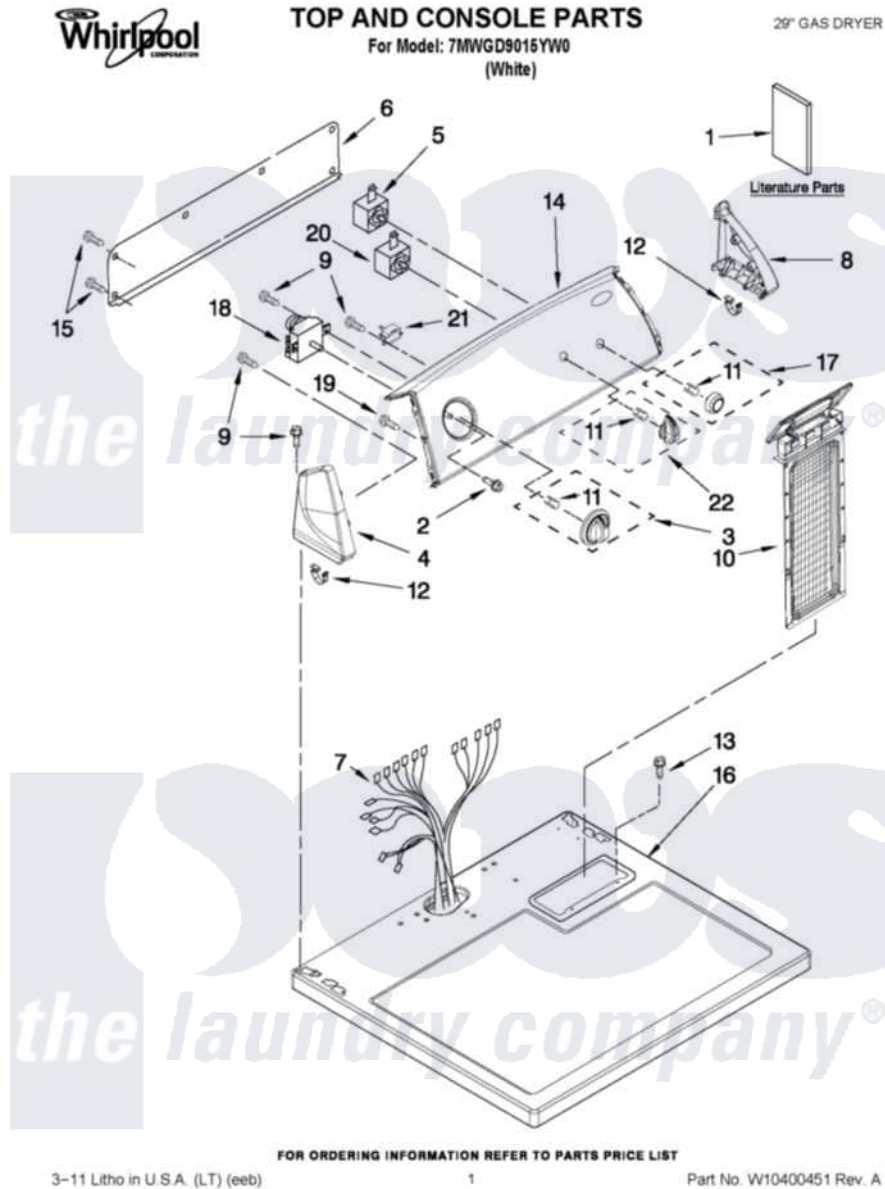

Whirlpool 7MWGD9015YW0 01 - TOP AND CONSOLE PARTS

3-11 Litho in U.S.A. (LT) (eeb) 1 Part No. W10400451 Rev. A

Whirlpool Residential Whirlpool 7MWGD9015YW0 Dryer Parts Parts Diagram 01 - TOP AND CONSOLE PARTS
 Click on the part number to view part

Item	Original Part Number	Replaced By	Status	Part Description
1	8564241		Not Available	Instructions, Installation
"	W10383508		Not Available	SHEET, CYCLE FEATURE
"	8565897		Not Available	Use And Care Guide
"	W10185985		Not Available	Wiring Diagram
2	3390631			Screw, 10-16 X 3/8
3	8566061			Timer Knob Assembly
4	8566035	8565957		Cap, End
5	3398095			Switch, Push-To-Start
6	W10103406			Panel, Rear Console
7	W10186122			Harness, Wiring
8	8566032	8565954		Cap, End
9	3348629	90767		Screw, 8A X 3/8 HeX Washer Head Tapping
10	8557857			Screen, Lint
11	8536939			Clip, Knob
12	8312709			Clip-Console
				Screw, For Mtn. Service

13	688983	487240	Screw, For Mtg. Service Capacitor
14	W10370400		Control Panel And Bracket Assembly
15	693995		Screw, Hex Head
16	8559800	8563663	Top
17	8566073		Knob, Push-To-Start
18	W10185981		Timer Assembly
19	3400808		Screw, Mounting
20	3399639		Switch, Rotary Temperature
21	694419		Mini-Buzzer
22	8565944		Knob, Control