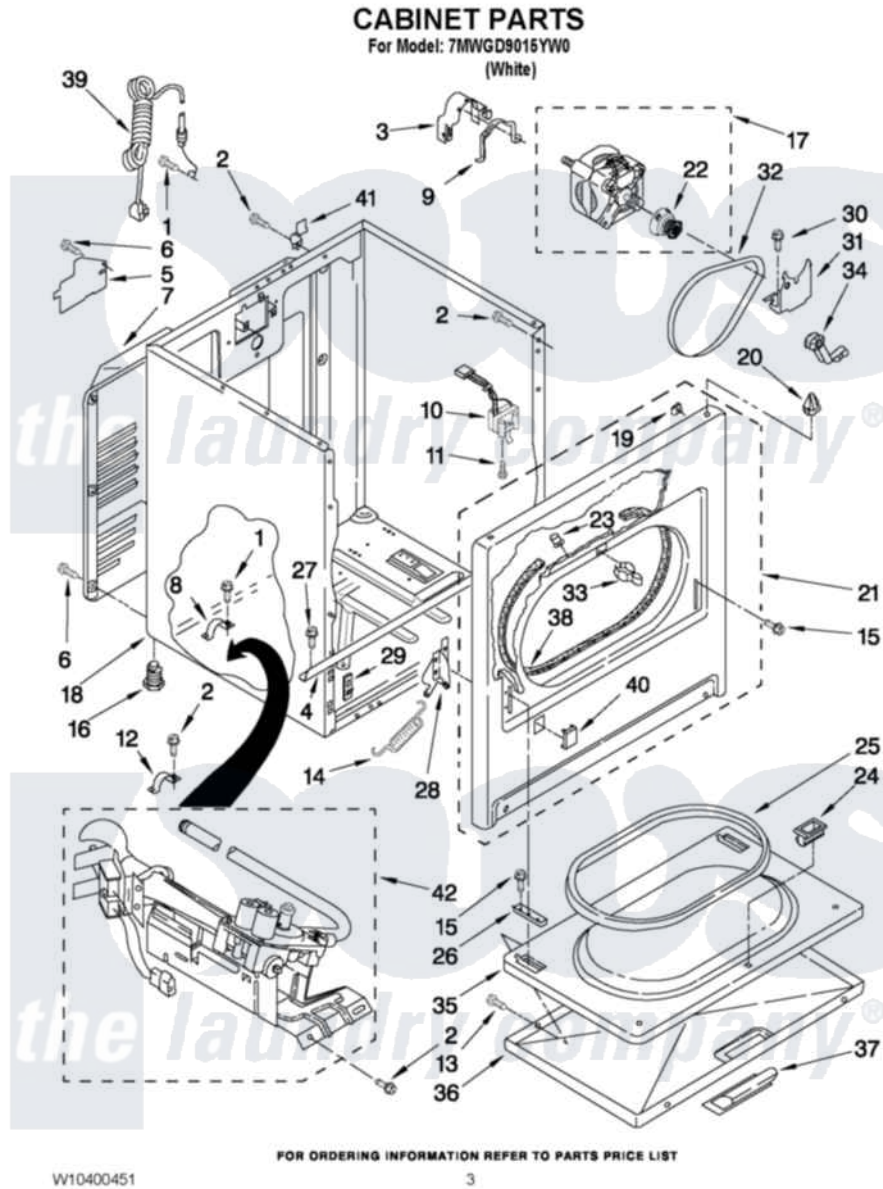

Whirlpool 7MWGD9015YW0 02 - CABINET PARTS

Whirlpool Residential Whirlpool 7MWGD9015YW0 Dryer Parts Parts Diagram 02 - CABINET PARTS
Click on the part number to view part

Item	Original Part Number	Replaced By	Status	Part Description
1	3390631			Screw, 10-16 X 3/8
2	343641	681414		Screw, 10AB X 1/2
3	3404162			Clamp, Motor
4	W10236073			Bracket, Cabinet
5	3396795			Cover, Terminal Block
6	693995			Screw, Hex Head
7	3396805	280043		Panel-Rear
8	341029			Clamp, Pipe Door Spring
9	W10121316			Plug, Multivent
10	3406107			Door Switch Assembly
11	697773	3395530		Screw
12	3980175			Clamp, Elbow
13	342055	488627		Screw
14	W10041960			Spring, Door
15	3357011	308685		Side Trim)
16	3392100	49621		Feet-Leveling

NI	279810		Foot-Optional
17	8066206	279827	Motor-Drive
18	8530603	8533643	Cabinet
19	98234		Clip, U-Bend
20	690363	18776	Lock, Front Top
21	3395197	279740	Panel
22	8066184		Pulley, Motor
23	685203	279220	Clip
24	3389441		Door Catch Assembly
25	3390731		Seal, Door
26	337189		Clip, Hinge
27	3390647	488729	Screw
28	8066056		Hinge, Door
"	8066057		Hinge, Door
29	3394083		Clip, Front Panel
30	3400500		Bolt, 3405245 5/16-18 X 3/4
31	348780		Base, Motor
32	W10131364	341241	Belt
33	696144	279570	Latch
34	691366		Idler And Pulley Assembly
35	695737		Door, Rear
36	3393549		Door, Front
37	W10095180		Handle, Door
38	3406129		Seal And Bearing Assembly
39	344020	3401402	Cord, Power
40	8564457		Plug, Front Panel
41	8066217		Hinge, Top
42	8318272	W10465748	Burner-Gas