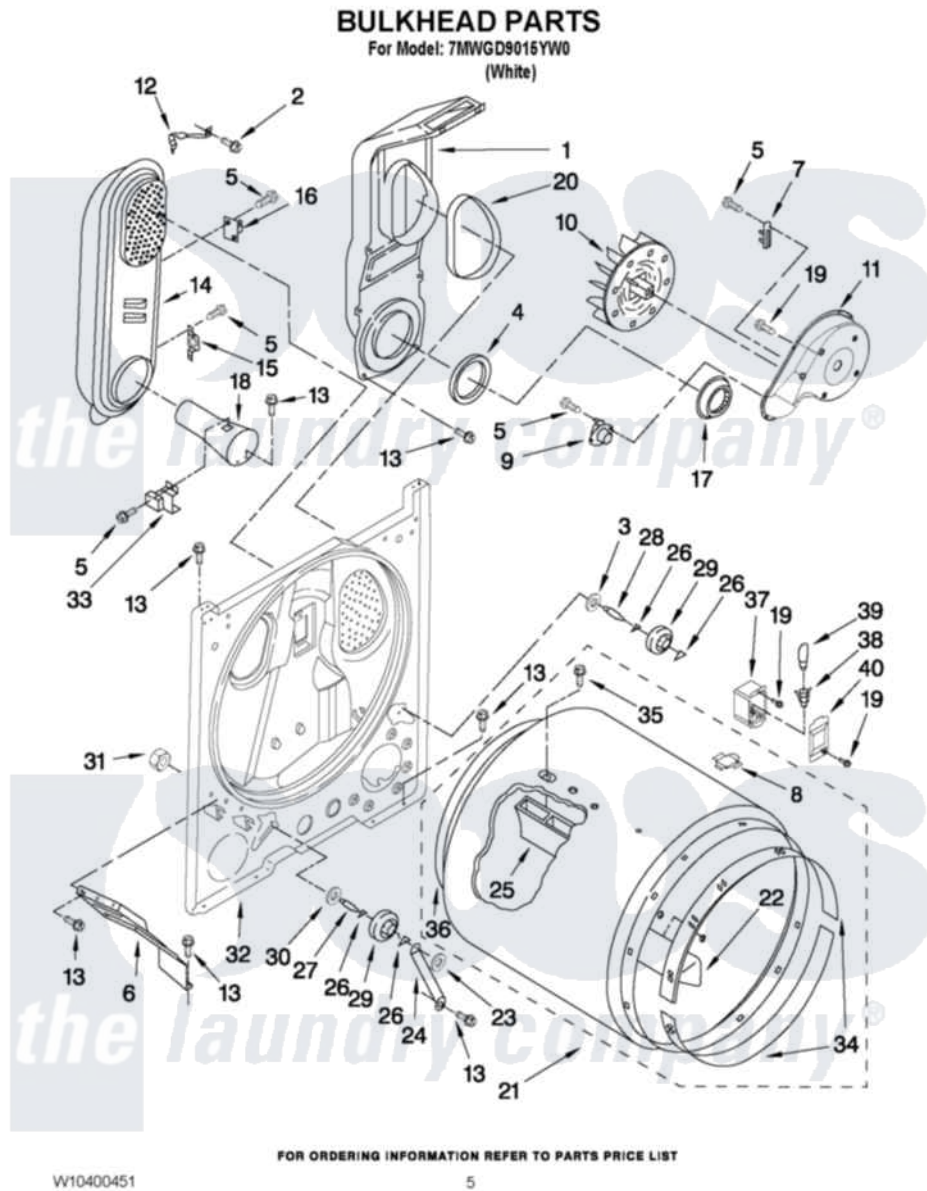

Whirlpool 7MWGD9015YW0 03 - BULKHEAD PARTS

Whirlpool [Residential Whirlpool 7MWGD9015YW0 Dryer Parts](#) Parts Diagram 03 - BULKHEAD PARTS
Click on the part number to view part

Item	Original Part Number	Replaced By	Status	Part Description
1	348368			Lint Chute Assembly
2	489463			Screw, 8-18 X 1/16
3	3388703			Washer, Support
4	347139			Seal, Lint Chute
5	90767			Screw, 8A X 3/8 HeX Washer Head Tapping
6	3406022			Bracket, Bulkhead
7	3392519			Thermal Limiter
8	8066086			Plug, Drum Hole
9	3387134			Thermostat, Internal-Bias
10	694089			Wheel, Blower
11	8577230			Housing, Blower
12	8066155			Clip, Heater Box
13	343641	681414		Screw, 10AB X 1/2
14	8530285	279980		Box
15	3403140			Thermostat, High-Limit 205F
16	3977394	279769		Cutoff-Tml

17	696302		Shield, Exhaust
18	8066049		Funnel, Burner Light
19	3390647	488729	Screw
20	339956		Seal, Air Duct To Bulkhead
21	695587		Drum Assembly
22	3403636		Baffle, Drum
23	90296		Nut, Push On
24	3976434		Bracket, Support Shaft
25	692490		Baffle, Drum
26	690997		Washer, Thrust
27	W10359270		Shaft, Drum Roller Threads
28	W10359269		Shaft, Drum Roller Threads
29	3397590	349241T	Support
30	348197		Washer, Support
31	W10298789		Nut, Push-In
32	3403493	279798	Bulkhead
33	338906		Radiant, Sensor
34	692526	279441	BeaRng-Rng
35	W10219342		Screw, Baffle Mounting
36	W10352407	279857	Seal
37	3977373		Bracket, Drum Light
38	W10136369		Socket, Drum Light Assembly
39	3406124	22002263	Lamp
40	3402841	8532165	Lens, Drum Light