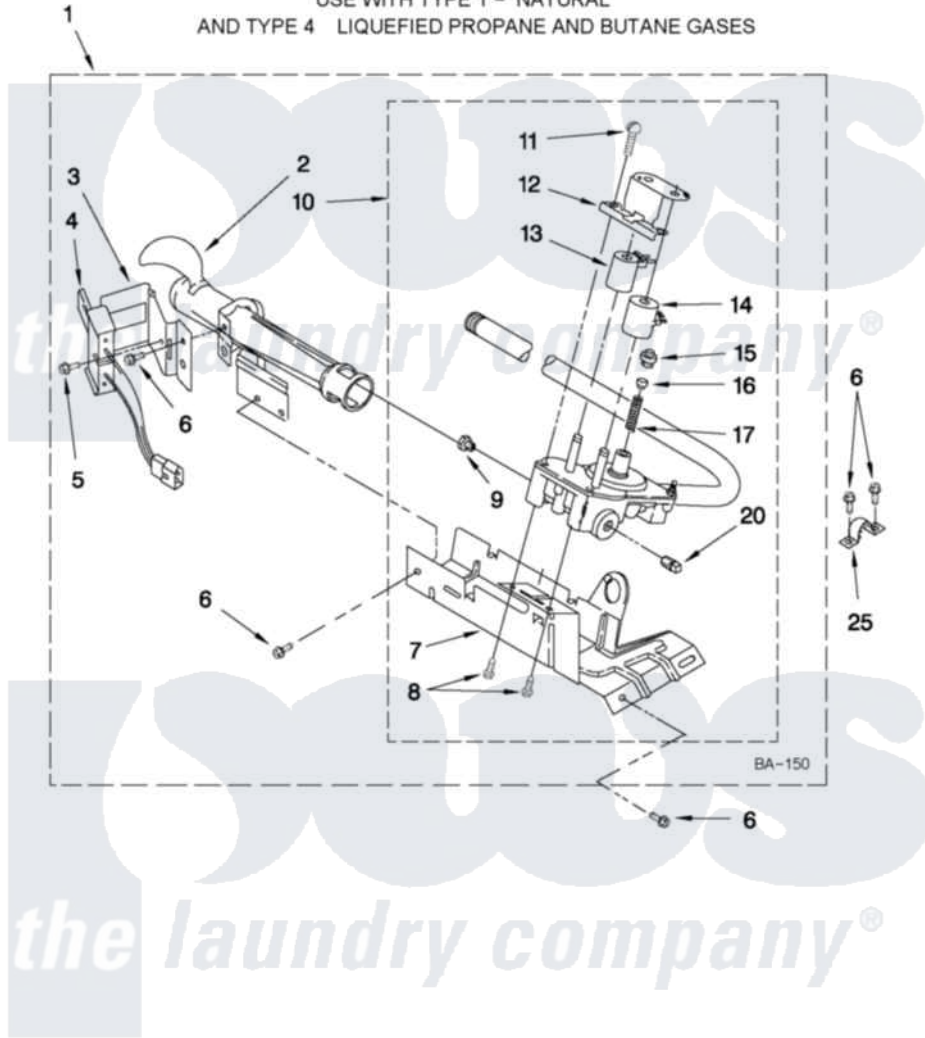

Whirlpool 7MWGD9015YW0 04 - 8318272 BURNER ASSEMBLY

8318272 BURNER ASSEMBLY

For Model: 7MWGD9015YW0

(White)

USE WITH TYPE 1 - NATURAL
AND TYPE 4 LIQUEFIED PROPANE AND BUTANE GASES

FOR ORDERING INFORMATION REFER TO PARTS PRICE LIST

W10400451

7

Whirlpool Residential Whirlpool 7MWGD9015YW0 Dryer Parts Parts Diagram 04 - 8318272 BURNER ASSEMBLY
Click on the part number to view part

Item	Original Part Number	Replaced By	Status	Part Description
1	8318272	W10465748		Burner-Gas
2	688617	693140		Burner
3	694298			Bracket, Ignitor
4	686590	279311		Ignitor
5	3393909			Screw, 8-32 X 7/8
6	343641	681414		Screw, 10AB X 1/2
7	693986			Base, Burner
8	3387057			Screw, 10-16 X 1/2 Orifice, Burner
9	234826			Orifice, Burner Type 1
"	229742			Orifice, Burner
"	234868			Orifice, Burner
10	8318277	W10337269		Valve-Gas
11	694421			Screw, Bracket Mounting
12	694538			Bracket, Shunt
13	694540			Coil, 60 Hz
14	694539			Coil, 60 Hz