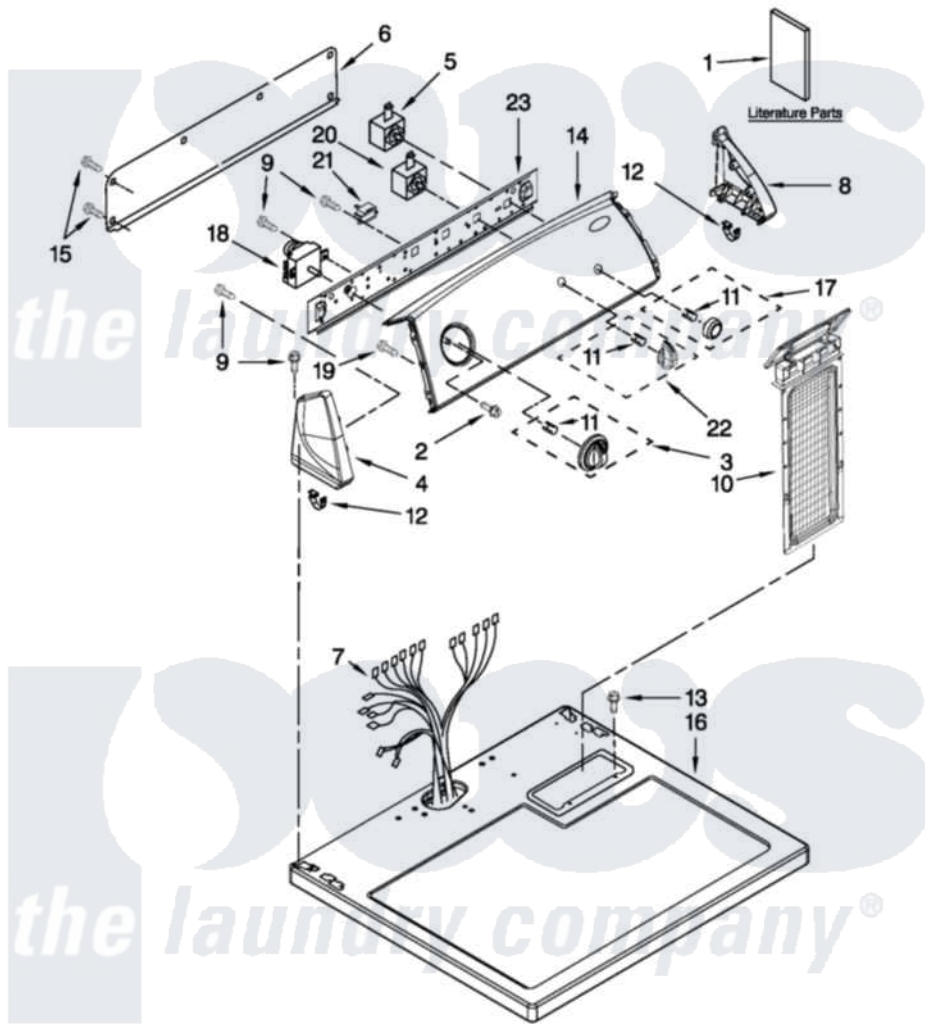

# Whirlpool 7MWGD9015YW1 01 - TOP AND CONSOLE PARTS

## TOP AND CONSOLE PARTS

For Model: 7MWGD9015YW1  
(White)

29" GAS DRYER

FOR ORDERING INFORMATION REFER TO PARTS PRICE LIST

11-11 Litho in U.S.A. (BMN) (eeb)

1

Part No. W10456677 Rev. A

Whirlpool Residential Whirlpool 7MWGD9015YW1 Dryer Parts Parts Diagram 01 - TOP AND CONSOLE PARTS  
Click on the part number to view part

Item	Original Part Number	Replaced By	Status	Part Description
1	8564241		Not Available	Instructions, Installation
"	W10383508		Not Available	SHEET, CYCLE FEATURE
"	8565897		Not Available	Use And Care Guide
"	W10185985		Not Available	Wiring Diagram
2	<a href="#">3390631</a>			Screw, 10-16 X 3/8
3	<a href="#">8566061</a>			Timer Knob Assembly
4	8566035	<a href="#">8565957</a>		Cap, End
5	<a href="#">3398095</a>			Switch, Push-To-Start
6	<a href="#">W10103406</a>			Panel, Rear Console
7	<a href="#">W10186122</a>			Harness, Wiring
8	8566032	<a href="#">8565954</a>		Cap, End
9	3348629	<a href="#">90767</a>		Screw, 8A X 3/8 HeX Washer Head Tapping
10	<a href="#">8557857</a>			Screen, Lint
11	<a href="#">8536939</a>			Clip, Knob
12	<a href="#">8312709</a>			Clip-Console
				Screw, For Mtn. Service

13	688983	<a href="#">487240</a>	Screw, For Mtg. Service Capacitor
14	<a href="#">W10370400</a>		Control Panel And Bracket Assembly
15	<a href="#">693995</a>		Screw, Hex Head
16	8559800	<a href="#">8563663</a>	Top
17	<a href="#">8566073</a>		Knob, Push-To-Start
18	<a href="#">W10185981</a>		Timer Assembly
19	<a href="#">3400808</a>		Screw, Mounting
20	<a href="#">3399639</a>		Switch, Rotary Temperature
21	<a href="#">694419</a>		Mini-Buzzer
22	<a href="#">8565944</a>		Knob, Control
23	<a href="#">8566052</a>		Bracket, Console