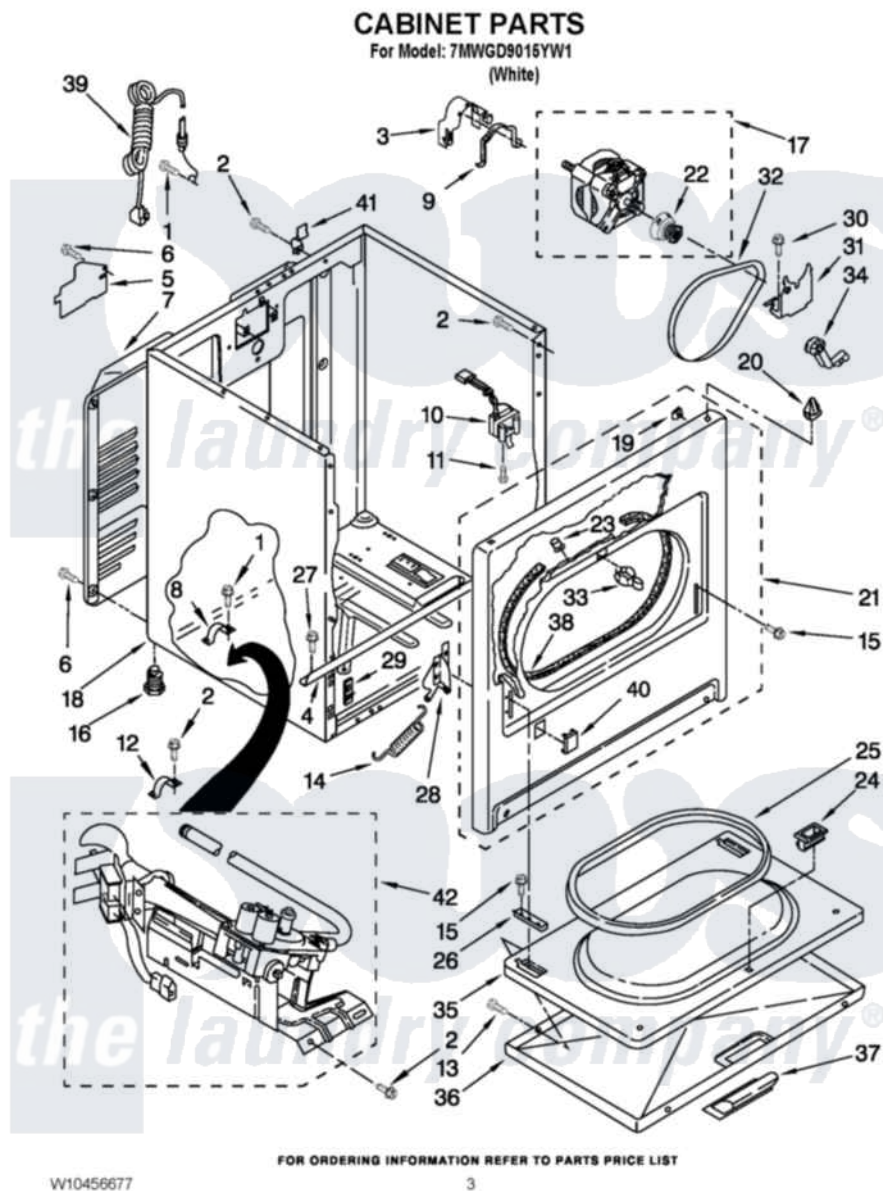

Whirlpool 7MWGD9015YW1 02 - CABINET PARTS

Whirlpool Residential Whirlpool 7MWGD9015YW1 Dryer Parts Parts Diagram 02 - CABINET PARTS
Click on the part number to view part

Item	Original Part Number	Replaced By	Status	Part Description
1	3390631			Screw, 10-16 X 3/8
2	343641	681414		Screw, 10AB X 1/2
3	3404162			Clamp, Motor
4	W10236073			Bracket, Cabinet
5	3396795			Cover, Terminal Block
6	693995			Screw, Hex Head
7	3396805	280043		Panel-Rear
8	341029			Clamp, Pipe Door Spring
9	W10121316			Plug, Multivent
10	3406107			Door Switch Assembly
11	697773	3395530		Screw
12	3980175			Clamp, Elbow
13	342055	488627		Screw
14	W10041960			Spring, Door
15	3357011	308685		Side Trim)
16	3392100	49621		Feet-Leveling

NI	279810		Foot-Optional
17	8066206	279827	Motor-Drive
18	8530603	8533643	Cabinet
19	98234		Clip, U-Bend
20	690363	18776	Lock, Front Top
21	3395197	279740	Panel
22	8066184		Pulley, Motor
23	685203	279220	Clip
24	3389441		Door Catch Assembly
25	3390731		Seal, Door
26	337189		Clip, Hinge
27	3390647	488729	Screw
28	8066056		Hinge, Door
"	8066057		Hinge, Door
29	3394083		Clip, Front Panel
30	3400500		Bolt, 3405245 5/16-18 X 3/4
31	348780		Base, Motor
32	W10131364	341241	Belt
33	696144	279570	Latch
34	691366		Idler And Pulley Assembly
35	695737		Door, Rear
36	3393549		Door, Front
37	W10095180		Handle, Door
38	3406129		Seal And Bearing Assembly
39	W10440460		Cord, Power
40	8564457		Plug, Front Panel
41	8066217		Hinge, Top
42	W10336852	W10465748	Burner-Gas