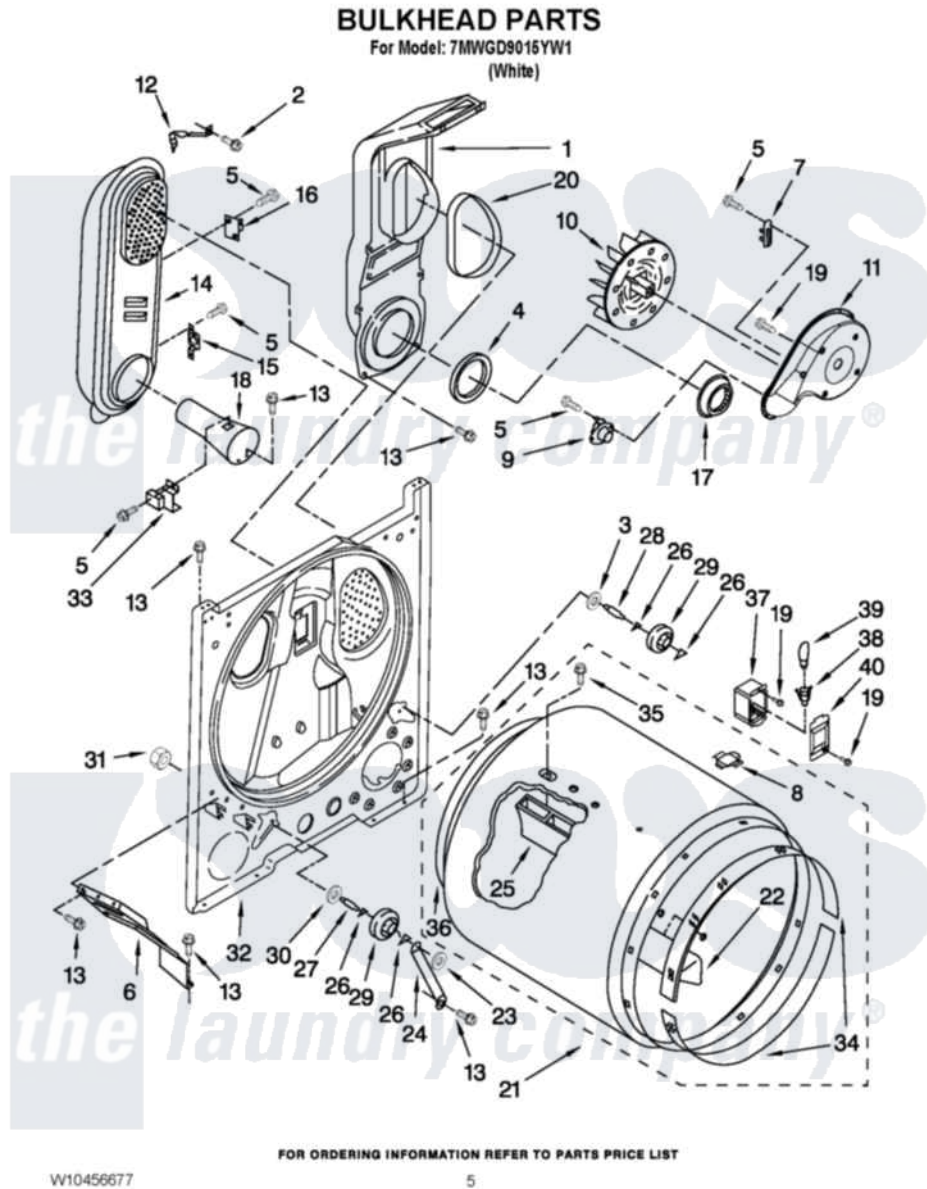

Whirlpool 7MWGD9015YW1 03 - BULKHEAD PARTS

Whirlpool [Residential Whirlpool 7MWGD9015YW1 Dryer Parts](#) Parts Diagram 03 - BULKHEAD PARTS
Click on the part number to view part

Item	Original Part Number	Replaced By	Status	Part Description
1	348368			Lint Chute Assembly
2	489463			Screw, 8-18 X 1/16
3	3388703			Washer, Support
4	347139			Seal, Lint Chute
5	90767			Screw, 8A X 3/8 HeX Washer Head Tapping
6	3406022			Bracket, Bulkhead
7	3392519			Thermal Limiter
8	8066086			Plug, Drum Hole
9	3387134			Thermostat, Internal-Bias
10	694089			Wheel, Blower
11	8577230			Housing, Blower
12	8066155			Clip, Heater Box
13	343641	681414		Screw, 10AB X 1/2
14	8530285	279980		Box
15	W10423382			Thermostat, High Limit 205F
16	280010			Kit, Thermal Cut-Off

17	696302		Shield, Exhaust
18	8066049		Funnel, Burner Light
19	3390647	488729	Screw
20	339956		Seal, Air Duct To Bulkhead
21	695587		Drum Assembly
22	3403636		Baffle, Drum
23	90296		Nut, Push On
24	3976434		Bracket, Support Shaft
25	692490		Baffle, Drum
26	690997		Washer, Thrust
27	W10359270		Shaft, Drum Roller Threads
28	W10359269		Shaft, Drum Roller Threads
29	3397590	349241T	Support
30	348197		Washer, Support
31	W10298789		Nut, Push-In
32	3403493	279798	Bulkhead
33	338906		Radiant, Sensor
34	692526	279441	BeaRng-Rng
35	W10219342		Screw, Baffle Mounting
36	W10352407	279857	Seal
37	3977373		Bracket, Drum Light
38	W10214261		Socket, Drum Light Assembly
39	3406124	22002263	Lamp
40	3402841	8532165	Lens, Drum Light