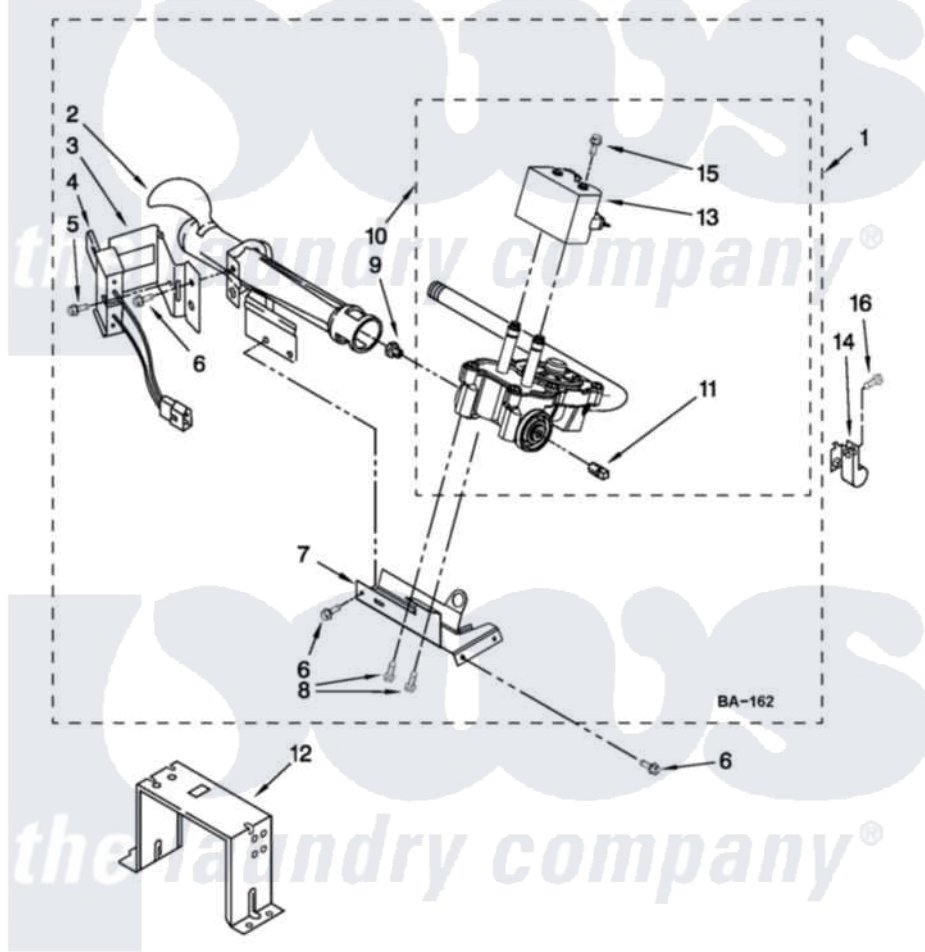

# Whirlpool 7MWGD9015YW1 04 - W10336852 BURNER ASSEMBLY

## W10336852 BURNER ASSEMBLY

For Model: 7MWGD9015YW1  
(White)

USE WITH TYPE 1 - NATURAL, TYPE 2 - MIXED,  
AND TYPE 4 - LIQUEFIED PROPANE AND BUTANE GASES

FOR ORDERING INFORMATION REFER TO PARTS PRICE LIST

W10456677

7

Whirlpool [Residential Whirlpool 7MWGD9015YW1 Dryer Parts](#) Parts Diagram 04 - W10336852 BURNER ASSEMBLY  
Click on the part number to view part

Item	Original Part Number	Replaced By	Status	Part Description
1	W10336852	<a href="#">W10465748</a>		Burner-Gas
2	688617	<a href="#">693140</a>		Burner
3	<a href="#">694298</a>			Bracket, Ignitor
4	686590	<a href="#">279311</a>		Ignitor
5	<a href="#">3393909</a>			Screw, 8-32 X 7/8
6	343641	<a href="#">681414</a>		Screw, 10AB X 1/2
7	693986			Base, Burner
8	<a href="#">3387057</a>			Screw, 10-16 X 1/2 Orifice, Burner
9	<a href="#">234826</a>			Orifice, Burner Type 1
10	W10304604	<a href="#">W10500695</a>		Valve-Gas
11	<a href="#">W10295523</a>			Plug, Pipe
12	<a href="#">3389889</a>			Bracket, Support
13	<a href="#">W10328463</a>			Coil, 60 Hz
14	<a href="#">3978776</a>			Bracket, Gas Pipe Switch
15	<a href="#">326049536</a>			Screw, Coil
16	3390647	<a href="#">488729</a>		Screw