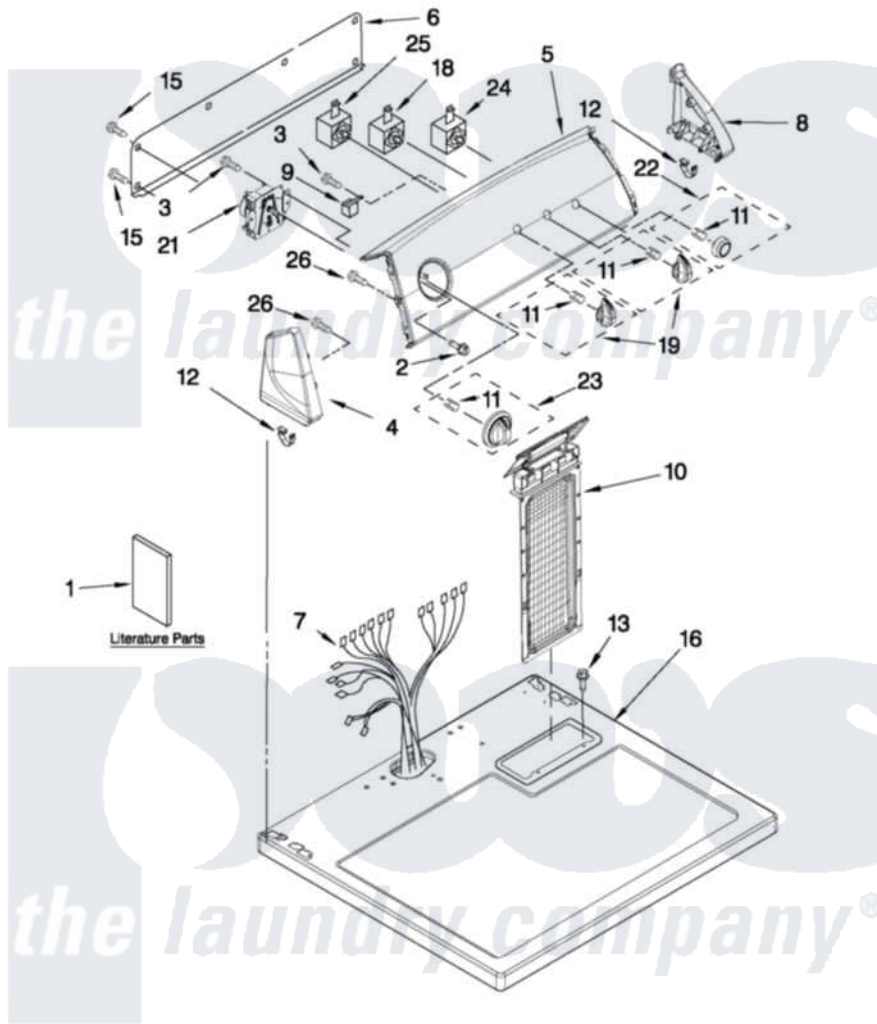

Whirlpool 7MWGD9016YM0 01 - TOP AND CONSOLE PARTS

TOP AND CONSOLE PARTS

For Model: 7MWGD9016YM0
(White)

29" GAS DRYER

FOR ORDERING INFORMATION REFER TO PARTS PRICE LIST

3-11 Litho in U.S.A. (L.T.)(bay)

1

Part No W10400452 Rev. A

Whirlpool [Residential Whirlpool 7MWGD9016YM0 Dryer Parts](#) Parts Diagram 01 - TOP AND CONSOLE PARTS
Click on the part number to view part

Item	Original Part Number	Replaced By	Status	Part Description
1	8564241		Not Available	Instructions, Installation
"	W10383508		Not Available	SHEET, CYCLE FEATURE
"	8565897		Not Available	Use And Care Guide
"	W10185985		Not Available	Wiring Diagram
2	8533974	4331106		Screw, No.10-32 X 7/16
3	3348629	90767		Screw, 8A X 3/8 HeX Washer Head Tapping
4	8566035	8565957		Cap, End
5	W10370401			Control Panel And Bracket Assembly
6	W10103406			Panel, Rear Console
7	W10278762			Harness, Wiring
8	8566032	8565954		Cap, End
9	694419			Mini-Buzzer
10	8557857			Screen, Lint
11	8536939			Clip, Knob
12	8312709			Clip-Console

13	688983	487240	Screw, For Mtg. Service Capacitor
15	693995		Screw, Hex Head
16	8559800	8563663	Top
18	3405156		Switch, Rotary
19	W10034380		Knob, Control
21	W10185981		Timer Assembly
22	W10034790		Knob, Push-To-Start
23	W10034750		Timer Knob Assembly
24	3398095		Switch, Push-To-Start
25	3399639		Switch, Rotary Temperature
26	3400808		Screw, Mounting