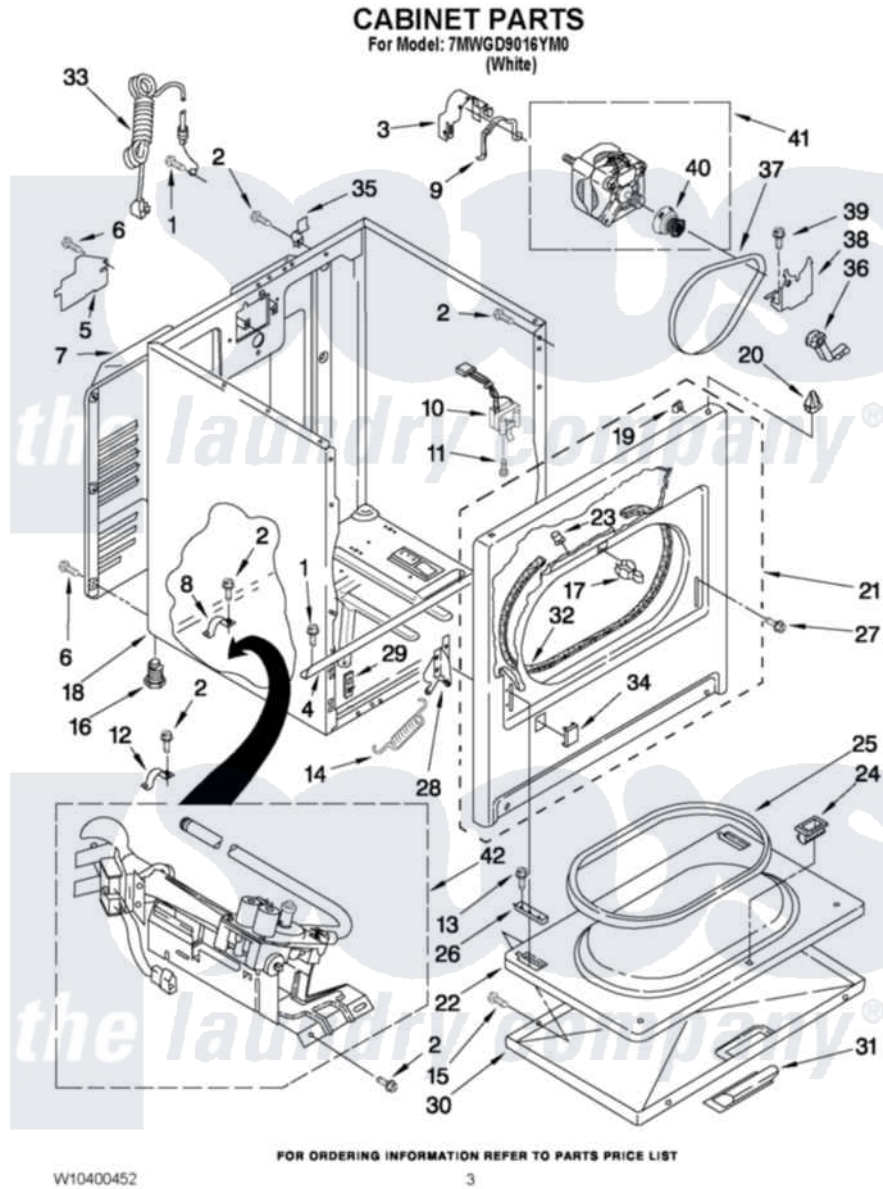

# Whirlpool 7MWGD9016YM0 02 - CABINET PARTS

Whirlpool Residential Whirlpool 7MWGD9016YM0 Dryer Parts Parts Diagram 02 - CABINET PARTS  
Click on the part number to view part

Item	Original Part Number	Replaced By	Status	Part Description
1	<a href="#">3390631</a>			Screw, 10-16 X 3/8
2	343641	<a href="#">681414</a>		Screw, 10AB X 1/2
3	<a href="#">3404162</a>			Clamp, Motor
4	<a href="#">W10236073</a>			Bracket, Cabinet
5	<a href="#">3396795</a>			Cover, Terminal Block
6	<a href="#">693995</a>			Screw, Hex Head
7	3396805	<a href="#">280043</a>		Panel-Rear
8	<a href="#">341029</a>			Clamp, Pipe Door Spring
9	<a href="#">W10121316</a>			Plug, Multivent
10	<a href="#">3406107</a>			Door Switch Assembly
11	697773	<a href="#">3395530</a>		Screw
12	<a href="#">3980175</a>			Clamp, Elbow
13	342055	<a href="#">488627</a>		Screw
14	<a href="#">W10041960</a>			Spring, Door
15	3357011	<a href="#">308685</a>		Side Trim )
16	3392100	<a href="#">49621</a>		Feet-Leveling