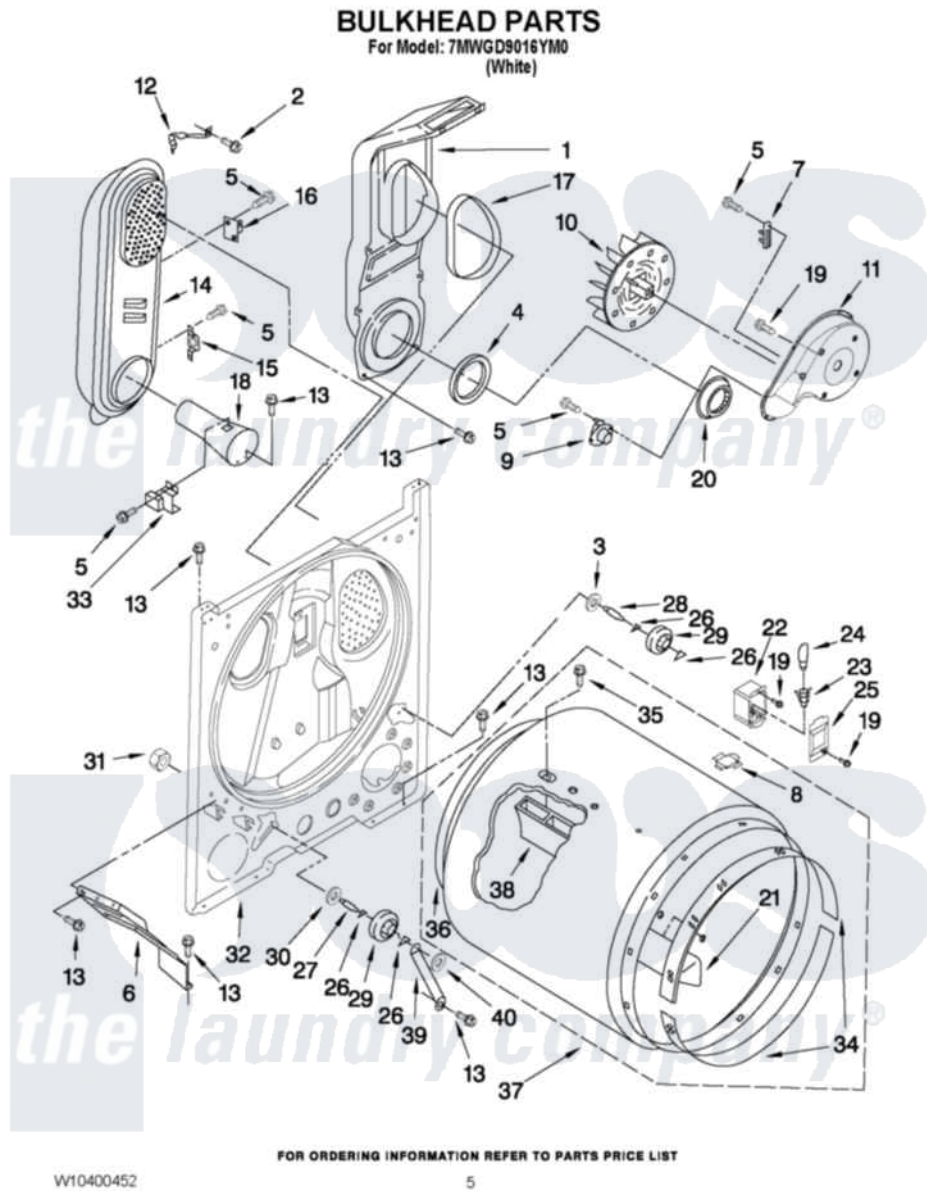

Whirlpool 7MWGD9016YM0 03 - BULKHEAD PARTS

Whirlpool [Residential Whirlpool 7MWGD9016YM0 Dryer Parts](#) Parts Diagram 03 - BULKHEAD PARTS
Click on the part number to view part

Item	Original Part Number	Replaced By	Status	Part Description
1	348368			Lint Chute Assembly
2	489463			Screw, 8-18 X 1/16
3	3388703			Washer, Support
4	347139			Seal, Lint Chute
5	90767			Screw, 8A X 3/8 HeX Washer Head Tapping
6	3406022			Bracket, Bulkhead
7	3392519			Thermal Limiter
8	8066086			Plug, Drum Hole
9	3387134			Thermostat, Internal-Bias
10	694089			Wheel, Blower
11	8577230			Housing, Blower
12	8066155			Clip, Heater Box
13	343641	681414		Screw, 10AB X 1/2
14	8530285	279980		Box
15	3403140			Thermostat, High-Limit 205F
16	3977394	279769		Cutoff-Tml

17	339956		Seal, Air Duct To Bulkhead
18	8066049		Funnel, Burner Light
19	3390647	488729	Screw
20	696302		Shield, Exhaust
21	3403636		Baffle, Drum
22	3977373		Bracket, Drum Light
23	W10136369		Socket, Drum Light Assembly
24	3406124	22002263	Lamp
25	3402841	8532165	Lens, Drum Light
26	690997		Washer, Thrust
27	W10359270		Shaft, Drum Roller Threads
28	W10359269		Shaft, Drum Roller Threads
29	3397590	349241T	Support
30	348197		Washer, Support
31	W10298789		Nut, Push-In
32	3403493	279798	Bulkhead
33	338906		Radiant, Sensor
34	692526	279441	BeaRng-Rng
35	W10219342		Screw, Baffle Mounting
36	W10352407	279857	Seal
37	695587		Drum Assembly
38	692490		Baffle, Drum
39	3976434		Bracket, Support Shaft
40	90296		Nut, Push On