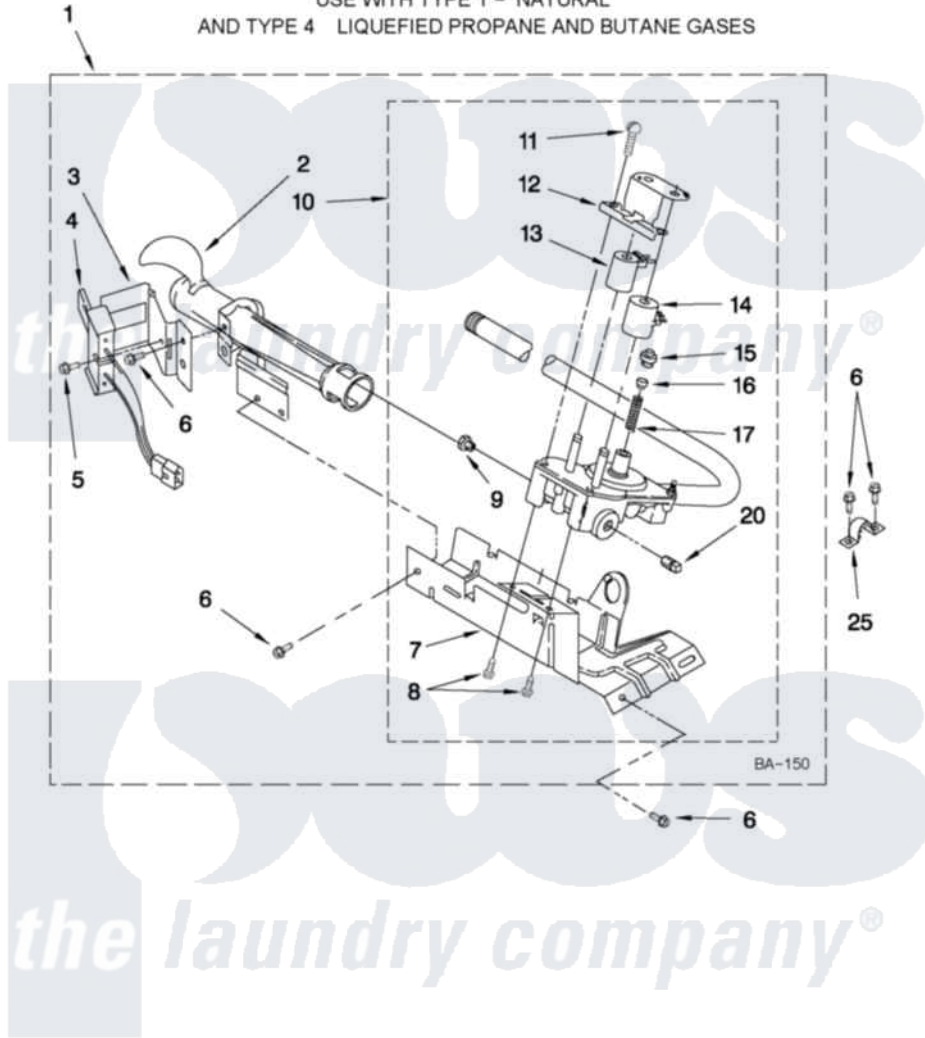

Whirlpool 7MWGD9016YM0 04 - 8318272 BURNER ASSEMBLY

8318272 BURNER ASSEMBLY

For Model: 7MWGD9016YM0
(White)

USE WITH TYPE 1 - NATURAL
AND TYPE 4 LIQUEFIED PROPANE AND BUTANE GASES

FOR ORDERING INFORMATION REFER TO PARTS PRICE LIST

W10400452

7

Whirlpool [Residential Whirlpool 7MWGD9016YM0 Dryer Parts](#) Parts Diagram 04 - 8318272 BURNER ASSEMBLY
Click on the part number to view part

Item	Original Part Number	Replaced By	Status	Part Description
1	8318272	W10465748		Burner-Gas
2	688617	693140		Burner
3	694298			Bracket, Ignitor
4	686590	279311		Ignitor
5	3393909			Screw, 8-32 X 7/8
6	343641	681414		Screw, 10AB X 1/2
7	693986			Base, Burner
8	3387057			Screw, 10-16 X 1/2 Orifice, Burner
9	234826			Orifice, Burner Type 1
"	229742			Orifice, Burner
"	234868			Orifice, Burner
10	8318277	W10337269		Valve-Gas
11	694421			Screw, Bracket Mounting
12	694538			Bracket, Shunt
13	694540			Coil, 60 Hz
14	694539			Coil, 60 Hz