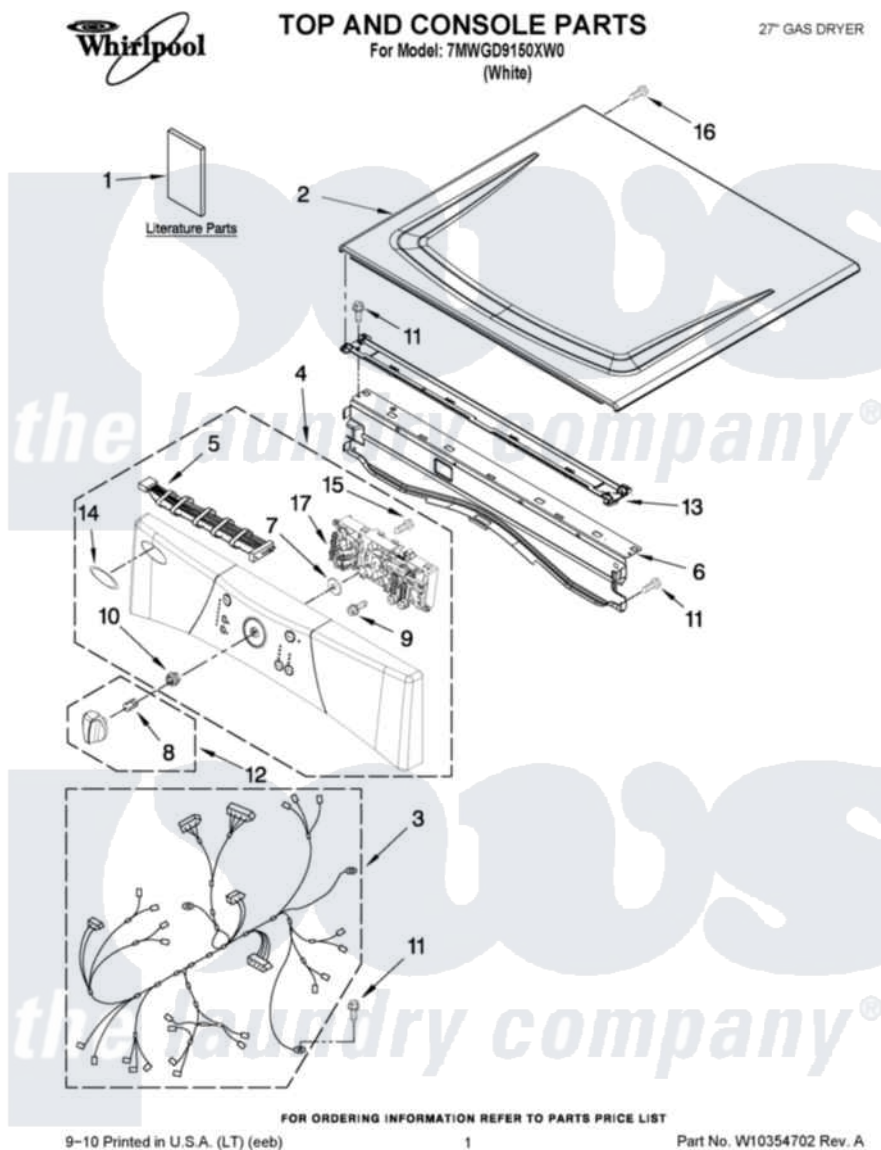

Whirlpool 7MWGD9150XW0 01 - TOP AND CONSOLE PARTS

Whirlpool Residential Whirlpool 7MWGD9150XW0 Dryer Parts Parts Diagram 01 - TOP AND CONSOLE PARTS
 Click on the part number to view part

Item	Original Part Number	Replaced By	Status	Part Description
1	W10339518		Not Available	USE & CARE GUIDE
"	W10238793		Not Available	TECH SHEET
2	8563730	W10336080		Top
3	W10251443			Harness, Main
4	W10215747			Panel, Console
5	W10259049			Cable, User Interface
6	8565237			Bracket, Console
7	8572039			Seal, User Interface
8	W10153920			Spring, Knob
9	W10006580			Screw, M3-1.12 X12 Pn 6l Spl
10	W10215835			Bushing, Shart Knob
11	3390647	488729		Screw
12	W10236098			Knob
13	W10266747			Channel-Water, Dryer
14	W10117943	8303811		Badge, Assembly
15	3400238			Screw, 2-28 X 1/2