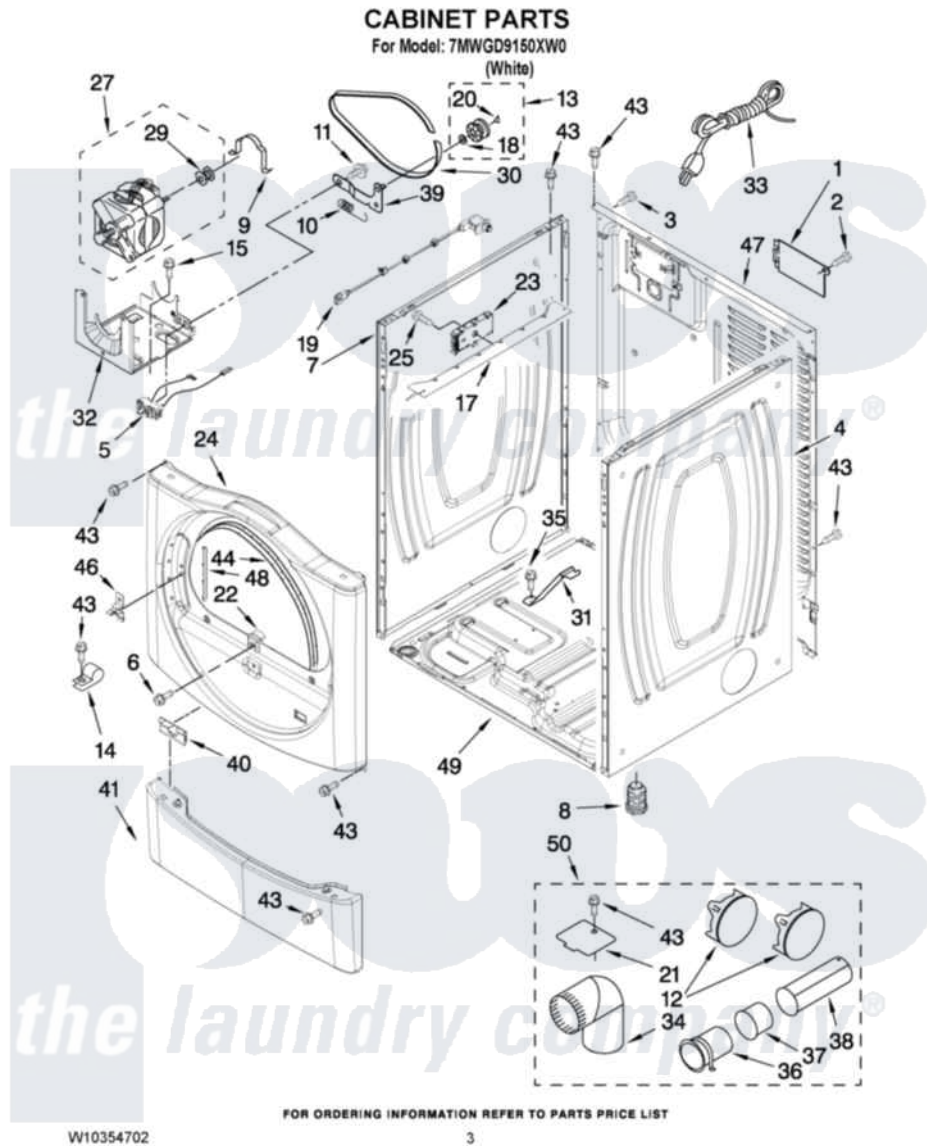

Whirlpool 7MWGD9150XW0 02 - CABINET PARTS

Whirlpool Residential Whirlpool 7MWGD9150XW0 Dryer Parts Parts Diagram 02 - CABINET PARTS
Click on the part number to view part

Item	Original Part Number	Replaced By	Status	Part Description
1	8317340			Cover, Terminal Block
2	3390814	90767		Screw, 8A X 3/8 HeX Washer Head Tapping
3	8533974	4331106		Screw, No.10-32 X 7/16
4	8565048			Panel, Side
5	W10246525	W10314253		Switch, Assembly Broken Belt
6	3357011	308685		Side Trim)
7	8565054			Panel, Side
8	3392100	49621		Feet-Leveling
NI	279810			Foot-Optional
9	660658			Clamp, Motor Mounting 343481 685441
10	3387374			Spring, Idler
11	3389420			Retainer-Idler 1/4-20 X 1/16
12	49252			Plug, Multivent
13	3388672	279640		Pulley-ldr
14	3978776			Bracket, Gas Pipe Switch

15	343641	681414	Screw, 10AB X 1/2
17	8563727		Bracket, Control
18	W10121334		Washer, Thrust
19	W10318609		Switch, Assembly Door
20	690997		Washer, Thrust
21	8066115	3394331	Plate Cover
22	8580015		Ramp, Door
23	W10235613		Board, Control
24	8580257		Front Panel
25	8533971	90767	Screw, 8A X 3/8 HeX Washer Head Tapping
27	8538263	279787	Motor-Drive
29	8578220		Pulley, Motor
30	3387610	661570	Belt
31	8529757		Bracket, Burner
32	W10242878		Bracket, Motor Mounting
33	3401401	3401402	Cord, Power
34	49026		4" - 90° Elbow
35	693995		Screw, Hex Head
36	3395532		Exhaust Pipe And Bracket
37	3395534		Exhaust Pipe
38	3395535	8563749	Exhaust Pipe
39	3388674	W10118756	Idler Bracket
40	8519459		Clip, Toe Panel
41	8540621		Panel, Toe
43	3390647	488729	Screw
44	3387242		Seal, Front Panel
46	8565122		Strike, Door
47	8565059		Panel, Rear
48	W10085210		Label-Hinge Hole Cover Front Panel
49	8565046		(BROKEN BELT BASE, CABINET SWITCH)
50	W10331132		Dryer Exhaust Kit