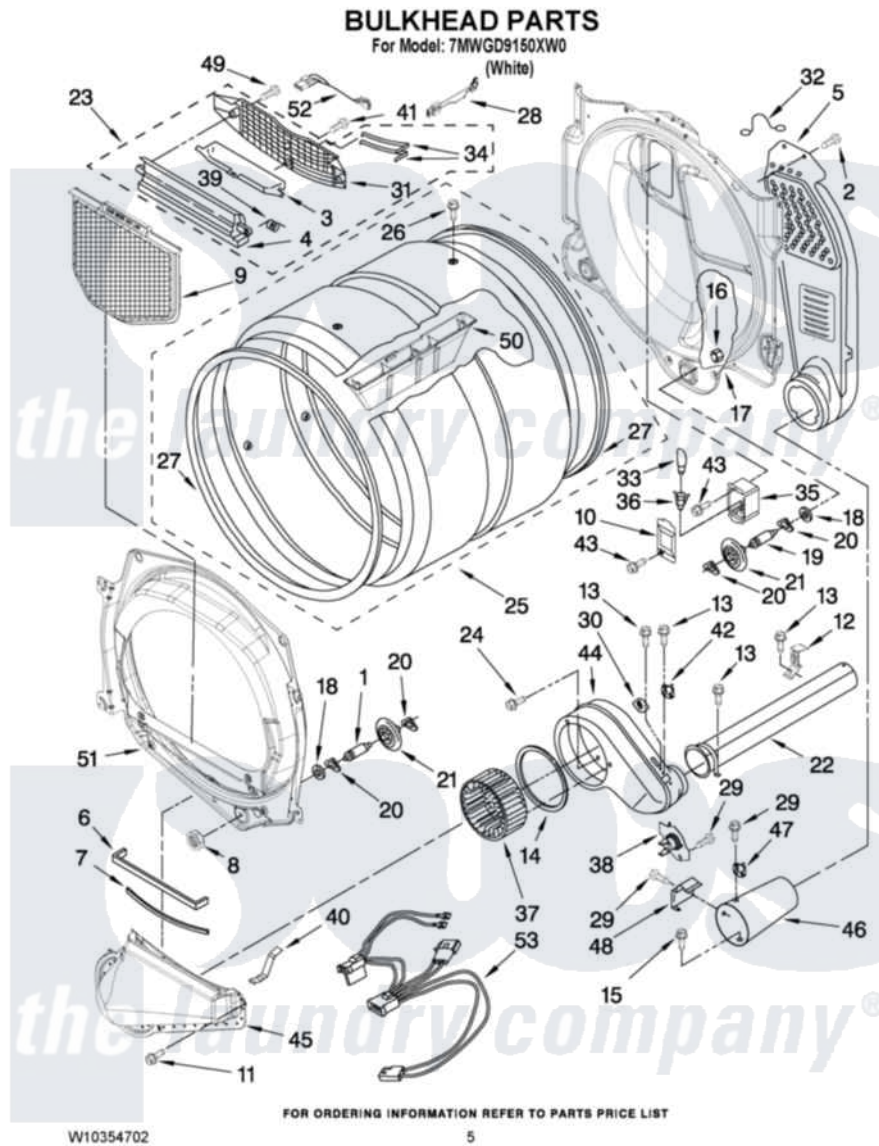

# Whirlpool 7MWGD9150XW0 03 - BULKHEAD PARTS

Whirlpool Residential Whirlpool 7MWGD9150XW0 Dryer Parts Parts Diagram 03 - BULKHEAD PARTS  
 Click on the part number to view part

Item	Original Part Number	Replaced By	Status	Part Description
1	8575325	<a href="#">W10359272</a>		Shaft, Roller Drum Threads
2	3390647	<a href="#">488729</a>		Screw
3	<a href="#">W10153413</a>			Door, Lint Screen
4	<a href="#">W10153414</a>			Outlet, Housing Assembly
5	<a href="#">W10293765</a>			Air Duct Assembly
6	<a href="#">697813</a>			Seal, Outlet Housing
7	697814	<a href="#">697813</a>		Seal, Outlet Housing
8	3934666	<a href="#">W10080210</a>		Nut, 3/8 X 16
9	W10049370	<a href="#">W10120998</a>		Screen
10	3402841	<a href="#">8532165</a>		Lens, Drum Light
11	359625	<a href="#">487240</a>		Screw, For Mtg. Service Capacitor
12	<a href="#">8572105</a>			Retainer, Toe Panel
13	8533971	<a href="#">90767</a>		Screw, 8A X 3/8 HeX Washer Head Tapping
14	<a href="#">697770</a>			Seal, Cover Plate Blower Housing