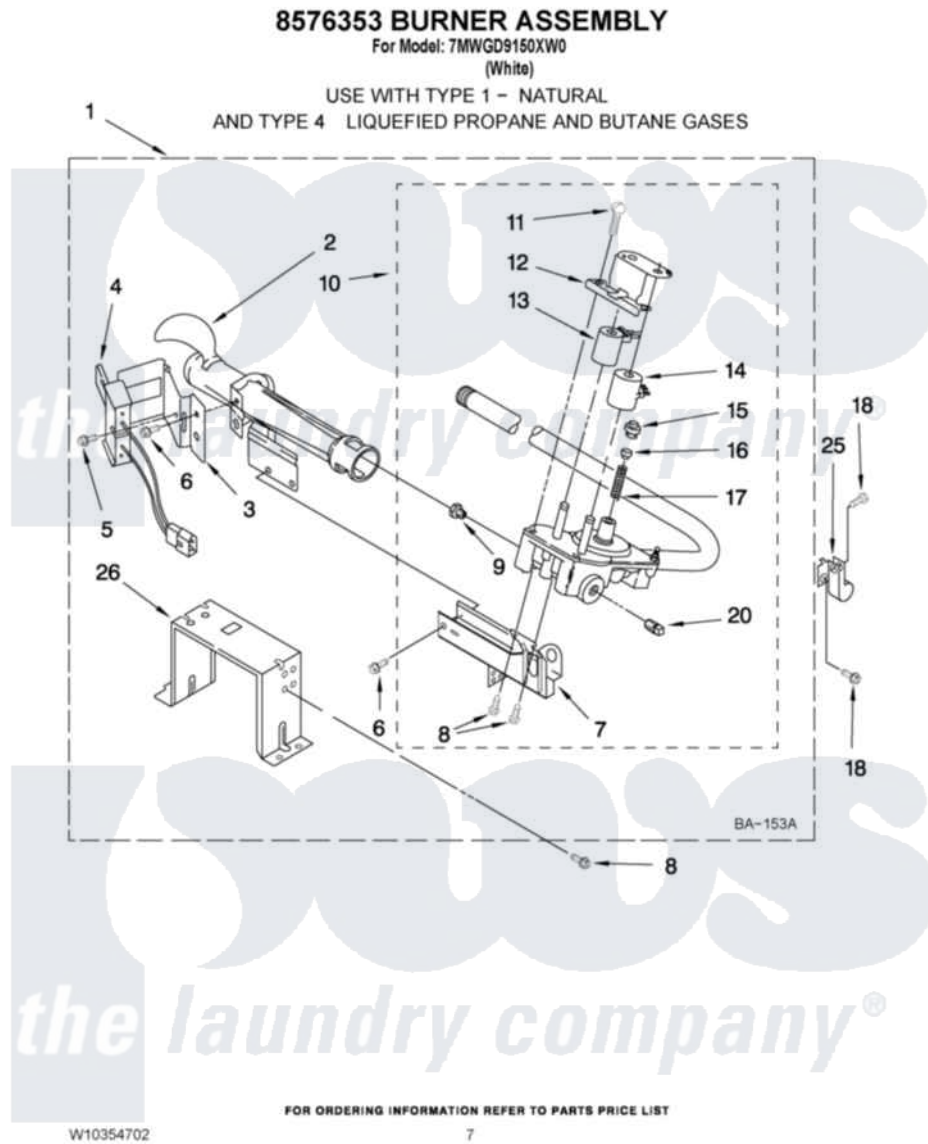

Whirlpool 7MWGD9150XW0 04 - 8576353 BURNER ASSEMBLY

Whirlpool [Residential Whirlpool 7MWGD9150XW0 Dryer Parts](#) Parts Diagram 04 - 8576353 BURNER ASSEMBLY
 Click on the part number to view part

Item	Original Part Number	Replaced By	Status	Part Description
1	8576353	280119		Burner-Gas
2	688617	693140		Burner
3	694298			Bracket, Ignitor
4	686590	279311		Ignitor
5	3393909			Screw, 8-32 X 7/8
6	343641	681414		Screw, 10AB X 1/2
7	3389871		Not Available	Base, Burner
8	3387057			Screw, 10-16 X 1/2 Orifice, Burner
9	15418			Orifice, Burner Type 1
"	15422		Not Available	ORIFICE, BURNER (TYPE 4) (BUTANE)
"	234867	229742		Orifice, Burner
10	W10118347	W10293912		Valve-Gas
11	694421			Screw, Bracket Mounting
12	694538			Bracket, Shunt
13	694540			Coil, 60 Hz

14	694539		Coil, 60 Hz
15	694424		Leak, Limiter
16	694423		Screw, Regulator Adjustment
17	694422		Spring, Regulator
18	3390647	488729	Screw
20	239822	W10295523	Plug, Pipe
25	3387561		Clamp-Pipe
26	3389889		Bracket, Support
NI	8576846	W10317689	Conversion Kit L.P.G. To Type Nat.