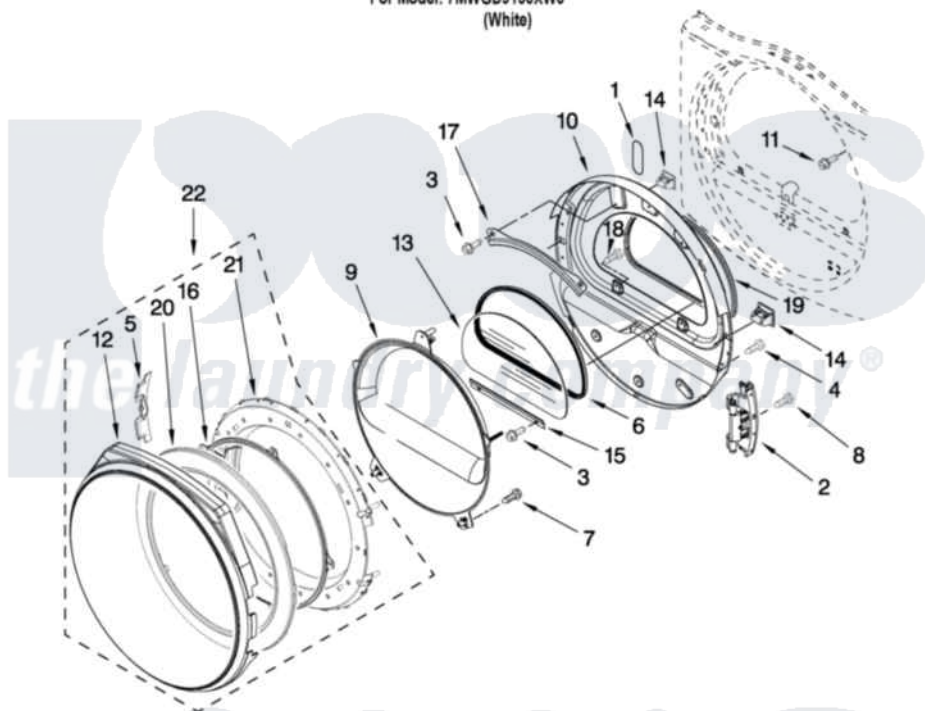

Whirlpool 7MWGD9150XW0 05 - DOOR PARTS

DOOR PARTS

For Model: 7MWGD9150XW0
(White)

FOR ORDERING INFORMATION REFER TO PARTS PRICE LIST

W10354702

9

Whirlpool [Residential Whirlpool 7MWGD9150XW0 Dryer Parts](#) Parts Diagram 05 - DOOR PARTS

[Click on the part number to view part](#)

Item	Original Part Number	Replaced By	Status	Part Description
1	W10256915			Label, Hinge Hole Cover
2	8578887			Door Hinge Assembly
3	3393258	3373329D		Screw
4	8534044			Screw, 8-18 X 1/2
5	W10215766			Door Trim, Hinge Cover
6	8579663			Seal, Window
7	8534022			Screw, 8-18 X 1/16
8	W10159996			Screw, 10-24 X 25/64
9	W10215761			Screen, Door
10	W10198441	W10363674		Door Assembly
11	355515			Screw, 8-18 X 11/16
12	W10215757			Trim, Door Ring Outer
13	W10286878			Window
14	690081	279570		Latch
15	8519354			Retainer-Window
16	W10215762	W10431338		Door