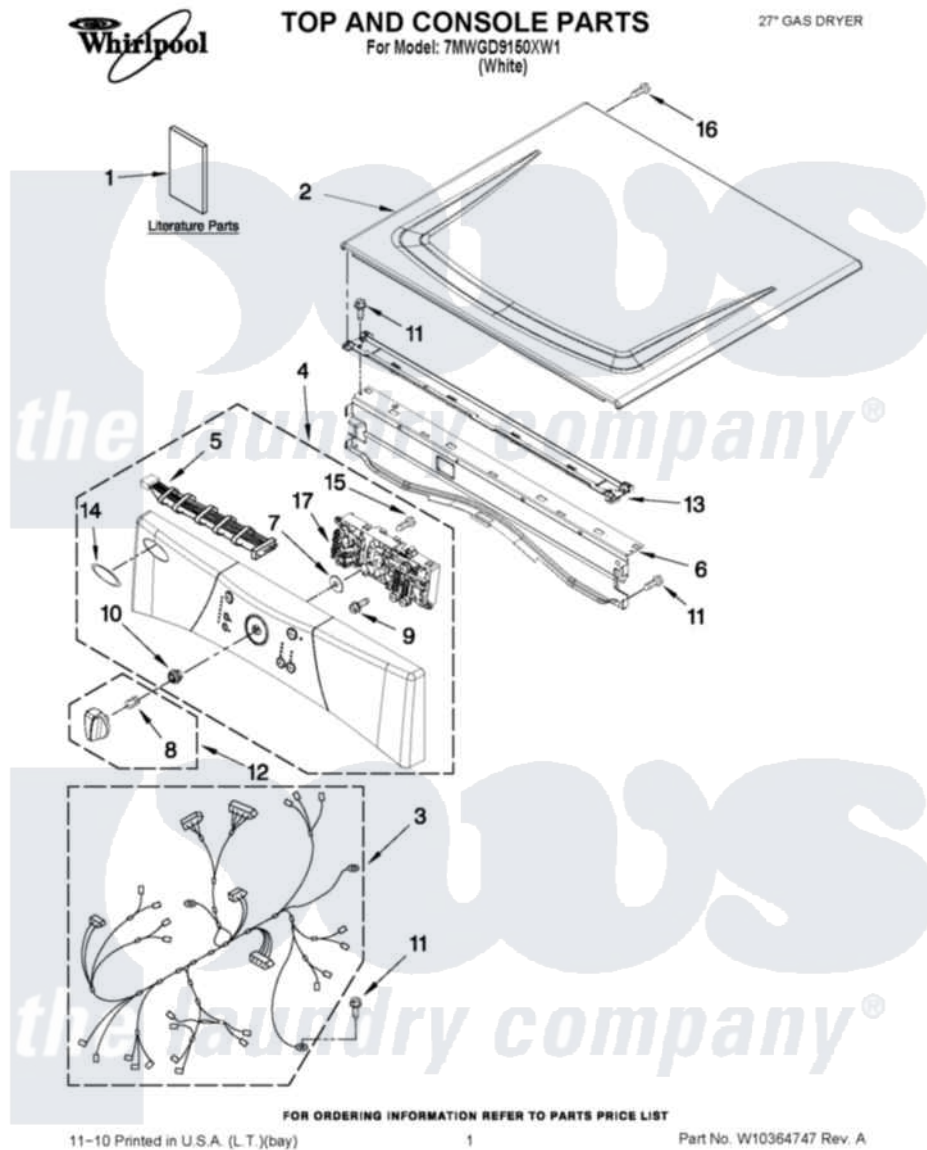

Whirlpool 7MWGD9150XW1 01 - TOP AND CONSOLE PARTS

Whirlpool Residential Whirlpool 7MWGD9150XW1 Dryer Parts Parts Diagram 01 - TOP AND CONSOLE PARTS
 Click on the part number to view part

Item	Original Part Number	Replaced By	Status	Part Description
1	W10339518		Not Available	USE & CARE GUIDE
"	W10238793		Not Available	TECH SHEET
2	W10336080			Top
3	W10251443			Harness, Main
4	W10215747			Panel, Console
5	W10259049			Cable, User Interface
6	8565237			Bracket, Console
7	8572039			Seal, User Interface
8	W10153920			Spring, Knob
9	W10006580			Screw, M3-1.12 X12 Pn 6l Spl
10	W10215835			Bushing, Shart Knob
11	3390647	488729		Screw
12	W10236098			Knob
13	W10266747			Channel-Water, Dryer
14	W10117943	8303811		Badge, Assembly
15	3400238			Screw, 2-28 X 1/2