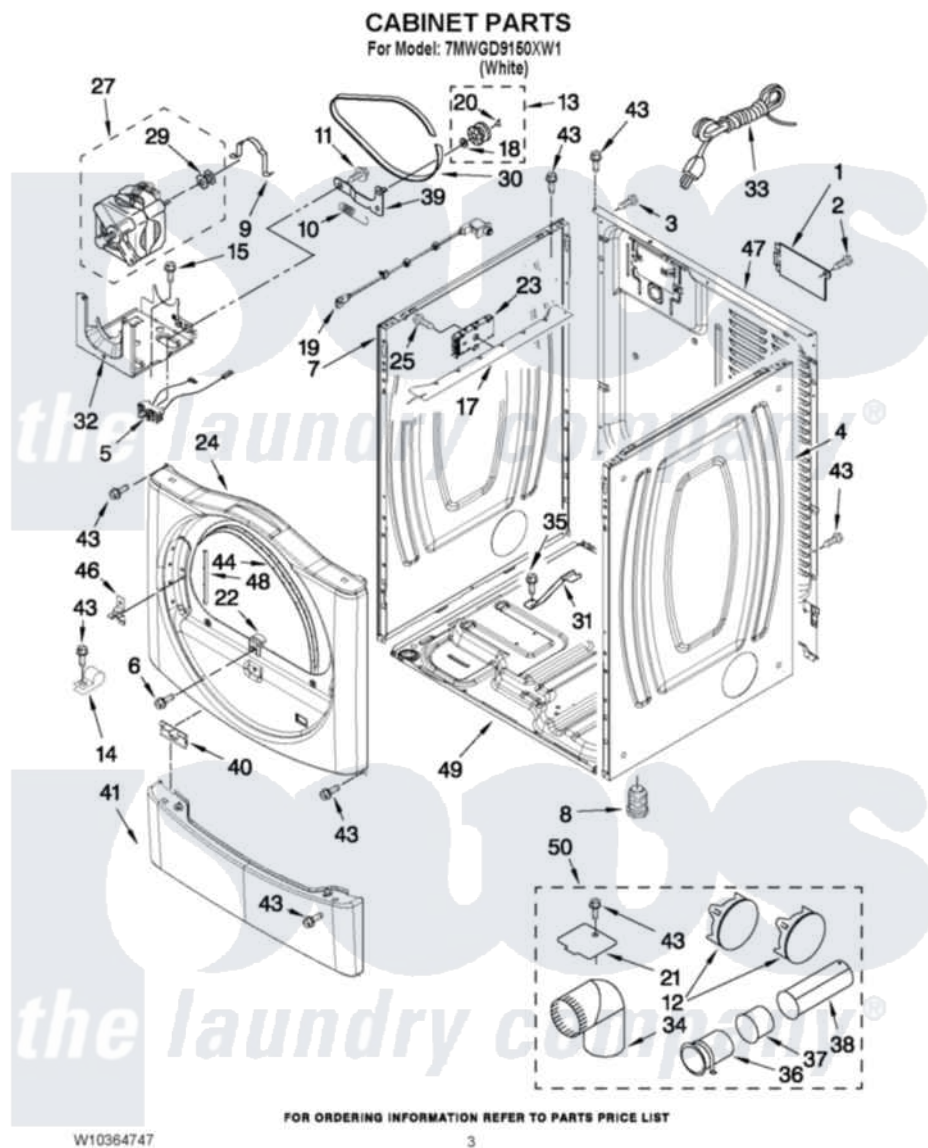

Whirlpool 7MWGD9150XW1 02 - CABINET PARTS

Whirlpool [Residential Whirlpool 7MWGD9150XW1 Dryer Parts](#) Parts Diagram 02 - CABINET PARTS
Click on the part number to view part

Item	Original Part Number	Replaced By	Status	Part Description
1	8317340			Cover, Terminal Block
2	3390814	90767		Screw, 8A X 3/8 HeX Washer Head Tapping
3	8533974	4331106		Screw, No.10-32 X 7/16
4	8565048			Panel, Side
5	W10246525	W10314253		Switch, Assembly Broken Belt
6	3357011	308685		Side Trim)
7	8565054			Panel, Side
8	3392100	49621		Feet-Leveling
"	279810			Foot-Optional
9	660658			Clamp, Motor Mounting 343481 685441
10	3387374			Spring, Idler
11	3389420			Retainer-Idler 1/4-20 X 1/16
12	49252			Plug, Multivent
13	3388672	279640		Pulley-Idr
14	3978776			Bracket, Gas Pipe Switch

15	343641	681414	Screw, 10AB X 1/2
17	8563727		Bracket, Control
18	W10121334		Washer, Thrust
19	W10318609		Switch, Assembly Door
20	690997		Washer, Thrust
21	8066115	3394331	Plate Cover
22	8580015		Ramp, Door
23	W10235613		Board, Control
24	8580257		Front Panel
25	8533971	90767	Screw, 8A X 3/8 HeX Washer Head Tapping
27	8538263	279787	Motor-Drive
29	8578220		Pulley, Motor
30	3387610	661570	Belt
31	8529757		Bracket, Burner
32	W10242878		Bracket, Motor Mounting
33	3401401	3401402	Cord, Power
34	49026		4" - 90° Elbow
35	693995		Screw, Hex Head
36	3395532		Exhaust Pipe And Bracket
37	3395534		Exhaust Pipe
38	3395535	8563749	Exhaust Pipe
39	3388674	W10118756	Idler Bracket
40	8519459		Clip, Toe Panel
41	8540621		Panel, Toe
43	3390647	488729	Screw
44	3387242		Seal, Front Panel
46	8565122		Strike, Door
47	8565059		Panel, Rear
48	W10085210		Label-Hinge Hole Cover Front Panel
49	8565046		(BROKEN BELT BASE, CABINET SWITCH)
NI	W10331132		Dryer Exhaust Kit