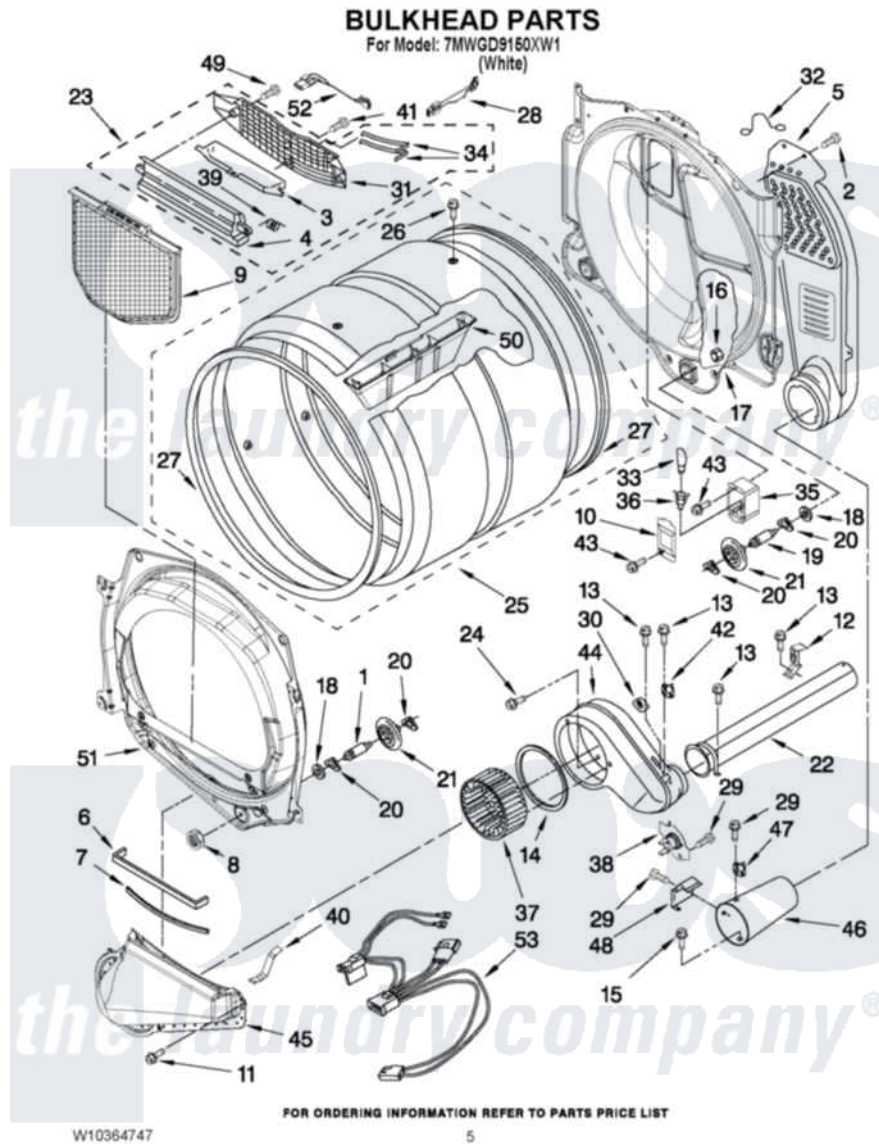

Whirlpool 7MWGD9150XW1 03 - BULKHEAD PARTS

Whirlpool Residential Whirlpool 7MWGD9150XW1 Dryer Parts Parts Diagram 03 - BULKHEAD PARTS
Click on the part number to view part

Item	Original Part Number	Replaced By	Status	Part Description
1	8575325	W10359272		Shaft, Roller Drum Threads
2	3390647	488729		Screw
3	W10153413			Door, Lint Screen
4	W10153414			Outlet, Housing Assembly
5	W10293765			Air Duct Assembly
6	697813			Seal, Outlet Housing
7	697814	697813		Seal, Outlet Housing
8	3934666	W10080210		Nut, 3/8 X 16
9	W10049370	W10120998		Screen
10	3402841	8532165		Lens, Drum Light
11	359625	487240		Screw, For Mtg. Service Capacitor
12	8572105			Retainer, Toe Panel
13	8533971	90767		Screw, 8A X 3/8 HeX Washer Head Tapping
14	697770			Seal, Cover Plate Blower Housing