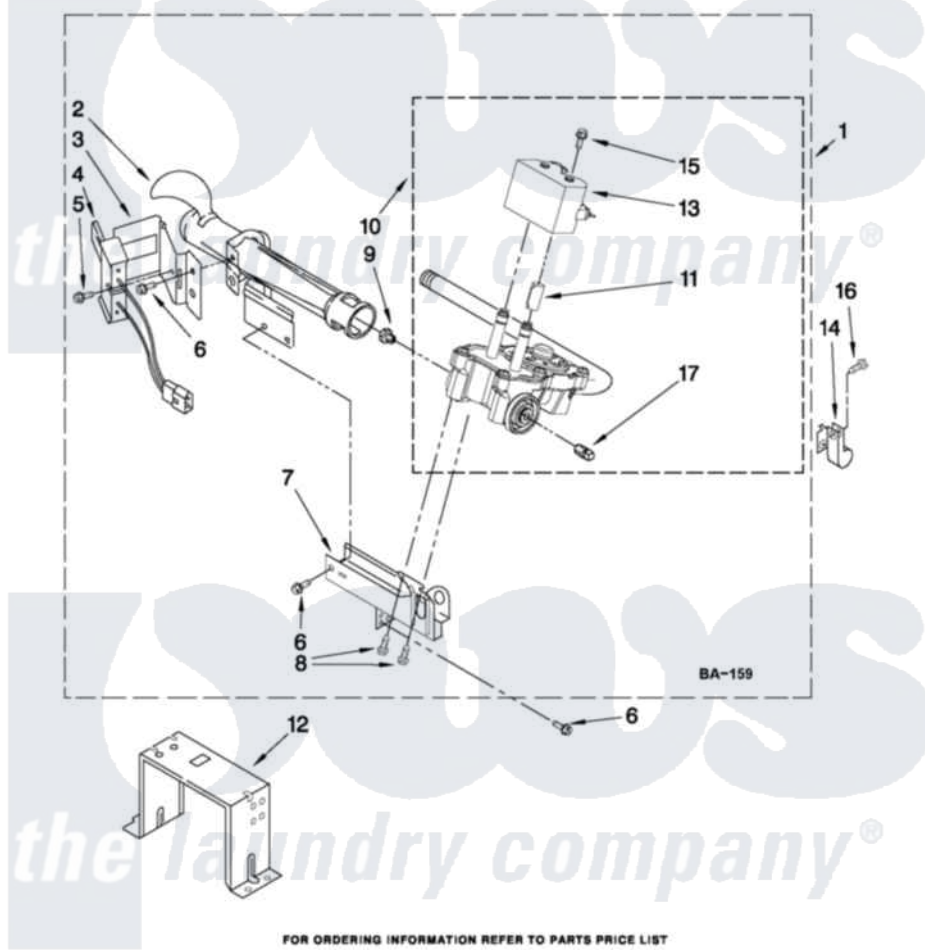

Whirlpool 7MWGD9150XW1 04 - W10293911 BURNER ASSEMBLY

W10293911 BURNER ASSEMBLY

For Model: 7MWGD9150XW1
(White)

USE WITH TYPE 1 - NATURAL, TYPE 2 - MIXED,
AND TYPE 4 - LIQUEFIED PROPANE AND BUTANE GASES

W10364747

FOR ORDERING INFORMATION REFER TO PARTS PRICE LIST

7

Whirlpool Residential Whirlpool 7MWGD9150XW1 Dryer Parts Parts Diagram 04 - W10293911 BURNER ASSEMBLY
Click on the part number to view part

Item	Original Part Number	Replaced By	Status	Part Description
1	W10293911	W10310204		Burner-Gas
2	688617	693140		Burner
3	694298			Bracket, Ignitor
4	686590	279311		Ignitor
5	3393909			Screw, 8-32 X 7/8
6	343641	681414		Screw, 10AB X 1/2
7	3389871		Not Available	Base, Burner
8	3387057			Screw, 10-16 X 1/2 Orifice, Burner
9	15418			Orifice, Burner Type 1
10	W10175144	W10293912		Valve-Gas
11	W10295524	W10328463		Coil, 60 Hz
12	3389889			Bracket, Support
13	W10273784	W10328463		Coil, 60 Hz
14	3978776			Bracket, Gas Pipe Switch
15	326049536			Screw, Coil
16	3390647	488729		Screw