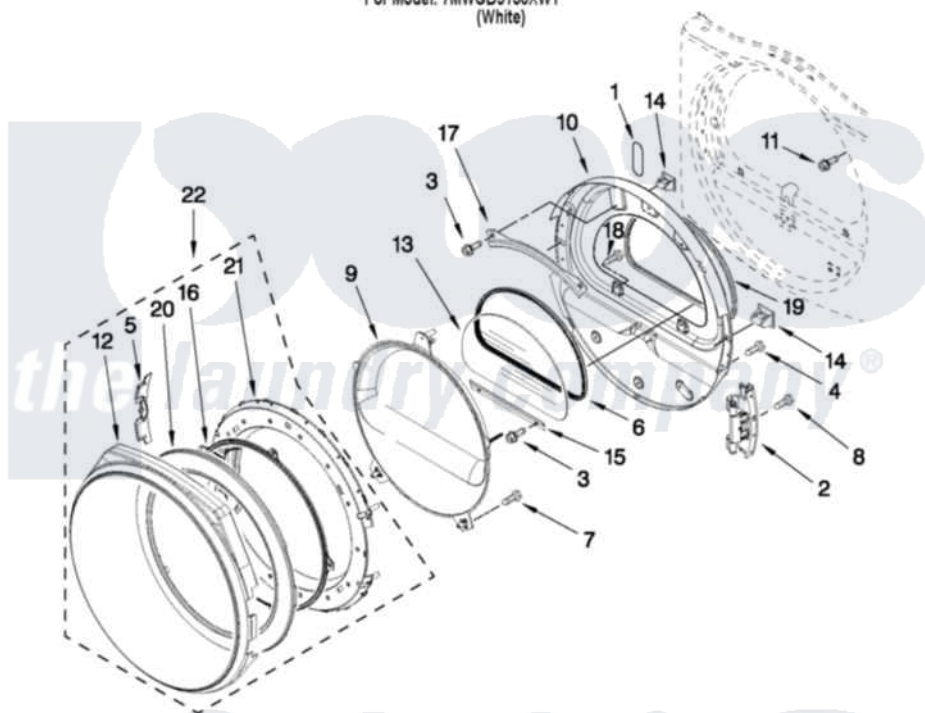

Whirlpool 7MWGD9150XW1 05 - DOOR PARTS

DOOR PARTS

For Model: 7MWGD9150XW1
(White)

W10364747

FOR ORDERING INFORMATION REFER TO PARTS PRICE LIST

9

Whirlpool [Residential Whirlpool 7MWGD9150XW1 Dryer Parts](#) Parts Diagram 05 - DOOR PARTS

[Click on the part number to view part](#)

Item	Original Part Number	Replaced By	Status	Part Description
1	W10256915			Label, Hinge Hole Cover
2	W10304672	8578887		Door Hinge Assembly
3	3393258	3373329D		Screw
4	8534044			Screw, 8-18 X 1/2
5	W10215766			Door Trim, Hinge Cover
6	8579663			Seal, Window
7	8534022			Screw, 8-18 X 1/16
8	W10159996			Screw, 10-24 X 25/64
9	W10215761			Screen, Door
10	W10198441	W10363674		Door Assembly
11	355515			Screw, 8-18 X 11/16
12	W10215757			Trim, Door Ring Outer
13	W10286878			Window
14	690081	279570		Latch
15	8519354			Retainer-Window
16	W10215762	W10431338		Door