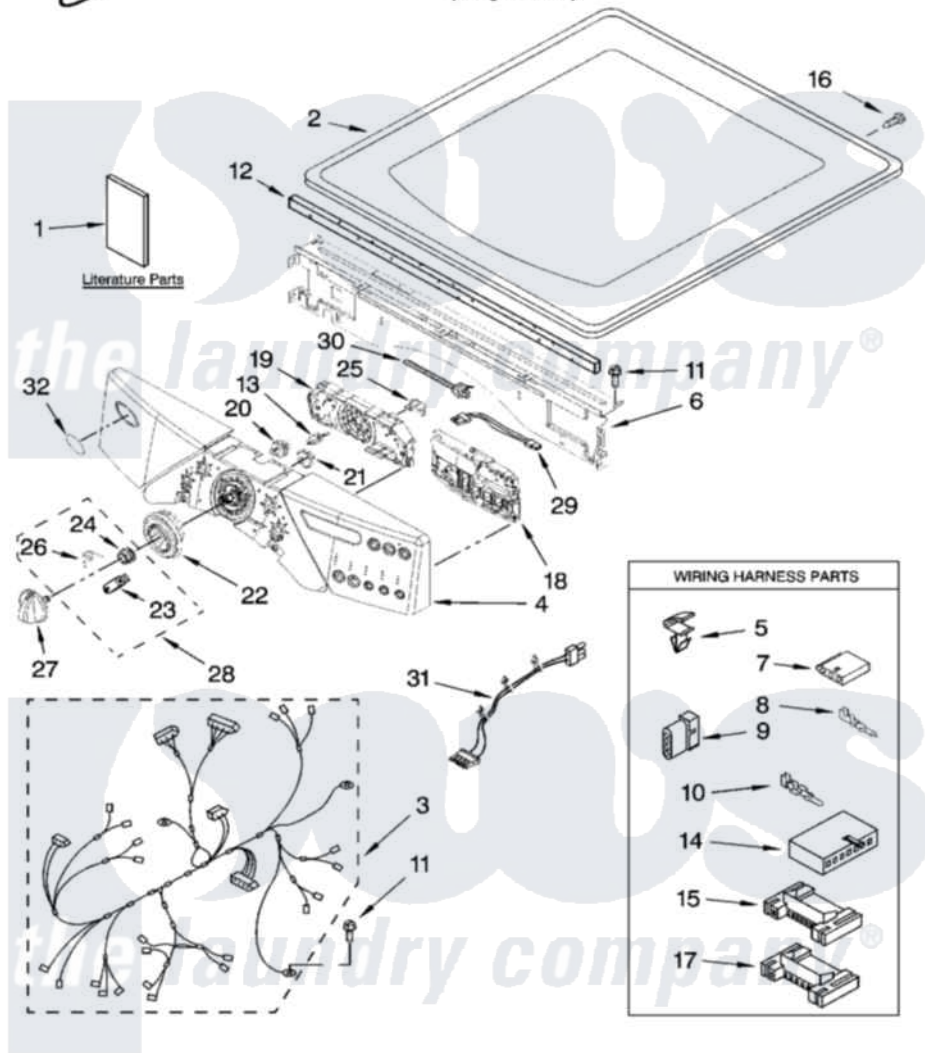

# Whirlpool 7MWGD9200TQ0 01 - TOP AND CONSOLE PARTS

## TOP AND CONSOLE PARTS

For Models: 7MWGD9200TQ0  
(Designer White)

27" GAS DRYER

9-07 LITHO IN U.S.A. (LT)

1

Part No. W10163482 Rev. A

Whirlpool [Residential Whirlpool 7MWGD9200TQ0 Dryer Parts](#) Parts Diagram 01 - TOP AND CONSOLE PARTS

[Click on the part number to view part](#)

Item	Original Part Number	Replaced By	Status	Part Description
1	W10140906		Not Available	Use & Care Guide
"	W10140907		Not Available	Tech Sheet
"	W10140905		Not Available	Guide, Quick Start
2	3980634	<a href="#">W10117263</a>		Top
3	<a href="#">8579737</a>			Harness, Main
4	<a href="#">W10116694</a>			Panel, Console
5	<a href="#">3394427</a>			Clip-Harness
6	W10006840	<a href="#">W10215656</a>		Bracket, Console
7	<a href="#">353424</a>			Plug, Terminal
8	<a href="#">94614</a>			Terminal
9	<a href="#">3936144</a>			Do-It-Yourself Repair Manuals
10	94613	<a href="#">596797</a>		Terminal
11	3390647	<a href="#">488729</a>		Screw
12	<a href="#">W10112267</a>			Foam-Seal Control Bracket
13	W10030070	<a href="#">W10012480</a>		Kit
14	<a href="#">3936150</a>			Connector, 7-Circuit

15	<a href="#">3395683</a>		Receptacle, Multi-Terminal
16	3390647	<a href="#">488729</a>	Screw
17	<a href="#">2203186</a>		Connector, 5-Circuit
18	W10031420	<a href="#">W10294578</a>	Kit
19	<a href="#">W10031410</a>		User Interface
20	<a href="#">W10012430</a>		Encoder, Wheel Kit.
21	<a href="#">W10012440</a>		Retainer-Snap
22	<a href="#">W10012410</a>		Knob, Light Ring
23	W10012810	<a href="#">280230</a>	Encoder, Wheel Kit.
24	W10012450	<a href="#">280230</a>	Encoder, Wheel Kit.
25	<a href="#">W10112268</a>		Clip-Harness
26	W10012820	<a href="#">280230</a>	Encoder, Wheel Kit.
27	<a href="#">W10116701</a>		Knob, Control
28	<a href="#">280230</a>		Encoder, Wheel Kit.
29	<a href="#">W10095960</a>		Harness, Communication
30	<a href="#">3391018</a>		Tie Cable
31	<a href="#">W10110976</a>		Cube, Cable
32	W10117943	<a href="#">8303811</a>	Badge, Assembly