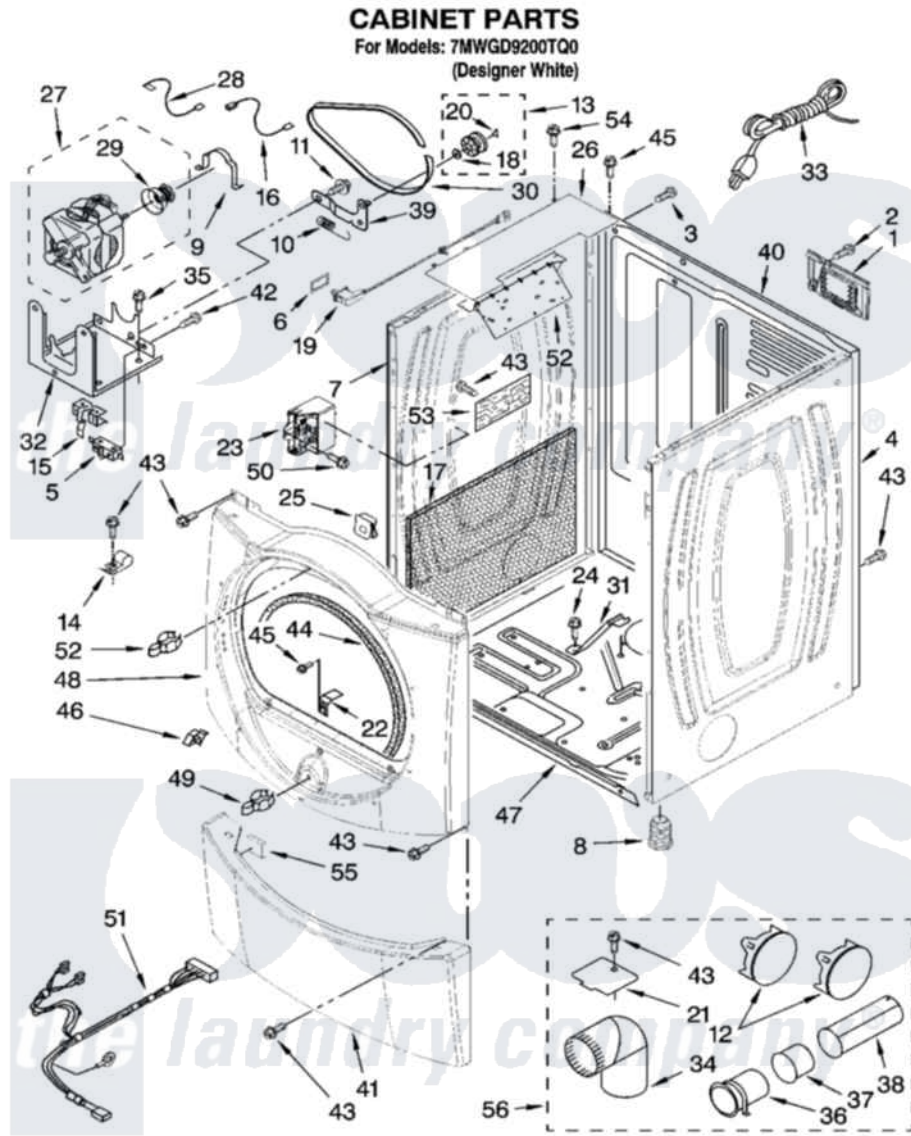

# Whirlpool 7MWGD9200TQ0 02 - CABINET PARTS

W10163482

3

Whirlpool Residential Whirlpool 7MWGD9200TQ0 Dryer Parts Parts Diagram 02 - CABINET PARTS  
 Click on the part number to view part

Item	Original Part Number	Replaced By	Status	Part Description
1	<a href="#">8317340</a>			Cover, Terminal Block
2	3390814	<a href="#">90767</a>		Screw, 8A X 3/8 HeX Washer Head Tapping
3	697776	<a href="#">4331106</a>		Screw, No.10-32 X 7/16
4	W10139003	<a href="#">W10117273</a>		Panel
5	3394881	<a href="#">279782</a>		Switch-Lid
6	<a href="#">W10118614</a>			Seal, Door Switch
7	W10138989	<a href="#">W10117272</a>		Panel
8	3392100	<a href="#">49621</a>		Feet-Leveling
"	<a href="#">279810</a>			Foot-Optional
9	<a href="#">660658</a>			Clamp, Motor Mounting 343481 685441
10	<a href="#">3387374</a>			Spring, Idler
11	<a href="#">3389420</a>			Retainer-Idler 1/4-20 X 1/16
12	697750	<a href="#">W10470674</a>		Dryer Exhaust Kit
13	3388672	<a href="#">279640</a>		Pulley-ldr
14	<a href="#">3978776</a>			Bracket, Gas Pipe Switch