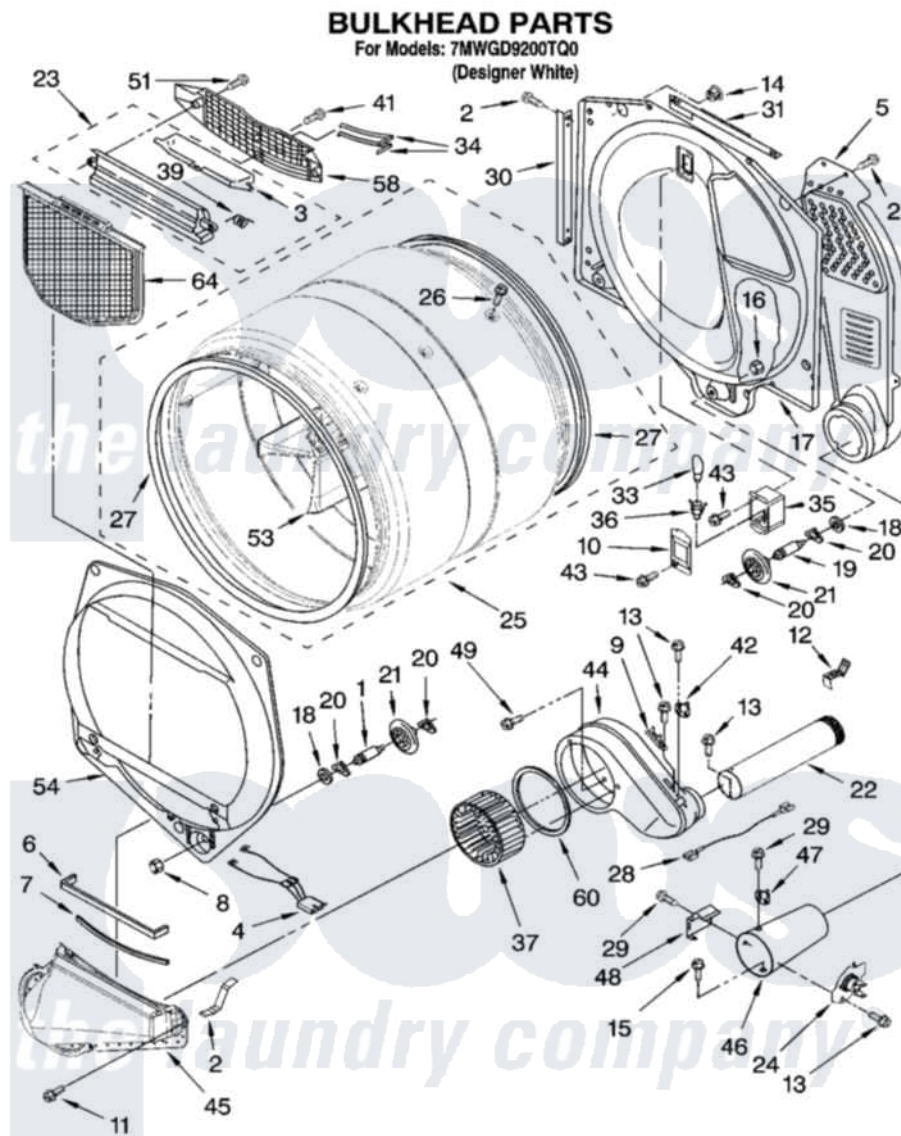

# Whirlpool 7MWGD9200TQ0 03 - BULKHEAD PARTS

W10163482

5

Whirlpool [Residential Whirlpool 7MWGD9200TQ0 Dryer Parts](#) Parts Diagram 03 - BULKHEAD PARTS  
 Click on the part number to view part

Item	Original Part Number	Replaced By	Status	Part Description
1	8575324	<a href="#">W10359271</a>		Shaft, Drum Roller Threads
2	<a href="#">8066208</a>			Clip-Exhaust
3	3394984	<a href="#">8563758</a>		Door, Lint Screen
4	<a href="#">3406653</a>			Harness, Sensor
5	<a href="#">3394346</a>			Air Duct Assembly
6	<a href="#">697813</a>			Seal, Outlet Housing
7	697814	<a href="#">697813</a>		Seal, Outlet Housing
8	3934666	<a href="#">W10080210</a>		Nut, 3/8 X 16
9	<a href="#">3392519</a>			Thermal Limiter
10	3402841	<a href="#">8532165</a>		Lens, Drum Light
11	359625	<a href="#">487240</a>		Screw, For Mtg. Service Capacitor
12	<a href="#">8572105</a>			Retainer, Toe Panel
13	8533971	<a href="#">90767</a>		Screw, 8A X 3/8 HeX Washer Head Tapping
14	<a href="#">8529007</a>			Plug, Rear Bulkhead
15	<a href="#">693995</a>			Screw, Hex Head