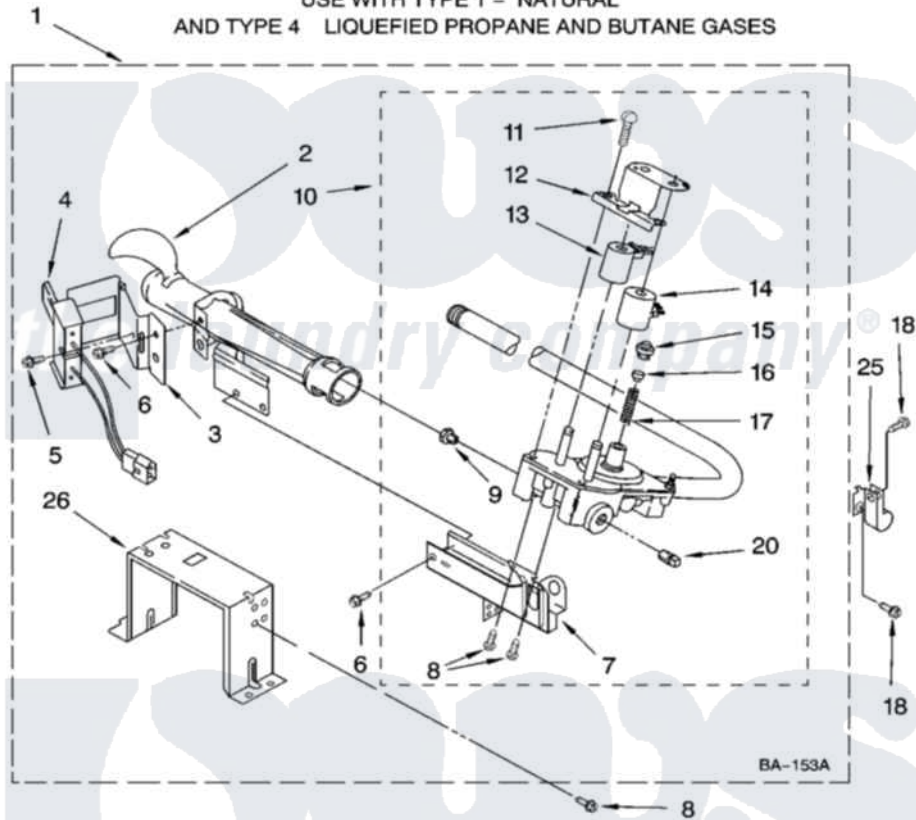

Whirlpool 7MWGD9200TQ0 04 - 8576353 BURNER ASSEMBLY

8576353 BURNER ASSEMBLY

For Models: 7MWGD9200TQ0
(Designer White)

USE WITH TYPE 1 - NATURAL
AND TYPE 4 LIQUEFIED PROPANE AND BUTANE GASES

W10163482

7

Whirlpool [Residential Whirlpool 7MWGD9200TQ0 Dryer Parts](#) Parts Diagram 04 - 8576353 BURNER ASSEMBLY
Click on the part number to view part

| Item | Original Part Number | Replaced By | Status | Part Description |
|------|-------------------------|---------------------------|---------------|------------------------------------|
| 1 | 8576353 | 280119 | | Burner-Gas |
| 2 | 688617 | 693140 | | Burner |
| 3 | 694298 | | | Bracket, Ignitor |
| 4 | 686590 | 279311 | | Ignitor |
| 5 | 3393909 | | | Screw, 8-32 X 7/8 |
| 6 | 343641 | 681414 | | Screw, 10AB X 1/2 |
| 7 | 3389871 | | Not Available | Base, Burner |
| 8 | 3387057 | | | Screw, 10-16 X 1/2 Orifice, Burner |
| 9 | 15418 | | | Orifice, Burner Type 1 |
| " | 15422 | | Not Available | ORIFICE, BURNER (TYPE 4) (BUTANE) |
| " | 234867 | 229742 | | Orifice, Burner |
| 10 | W10118347 | W10293912 | | Valve-Gas |
| 11 | 694421 | | | Screw, Bracket Mounting |
| 12 | 694538 | | | Bracket, Shunt |
| 13 | 694540 | | | Coil, 60 Hz |

| | | | |
|----|-------------------------|---------------------------|------------------------------------|
| 14 | 694539 | | Coil, 60 Hz |
| 15 | 694424 | | Leak, Limiter |
| 16 | 694423 | | Screw, Regulator Adjustment |
| 17 | 694422 | | Spring, Regulator |
| 18 | 3390647 | 488729 | Screw |
| 20 | 239822 | W10295523 | Plug, Pipe |
| 25 | 3387561 | | Clamp-Pipe |
| 26 | 3389889 | | Bracket, Support |
| " | BLANK | Not Available | Following Parts Not Illustrated |
| " | 8576846 | W10317689 | Conversion Kit L.P.G. To Type Nat. |