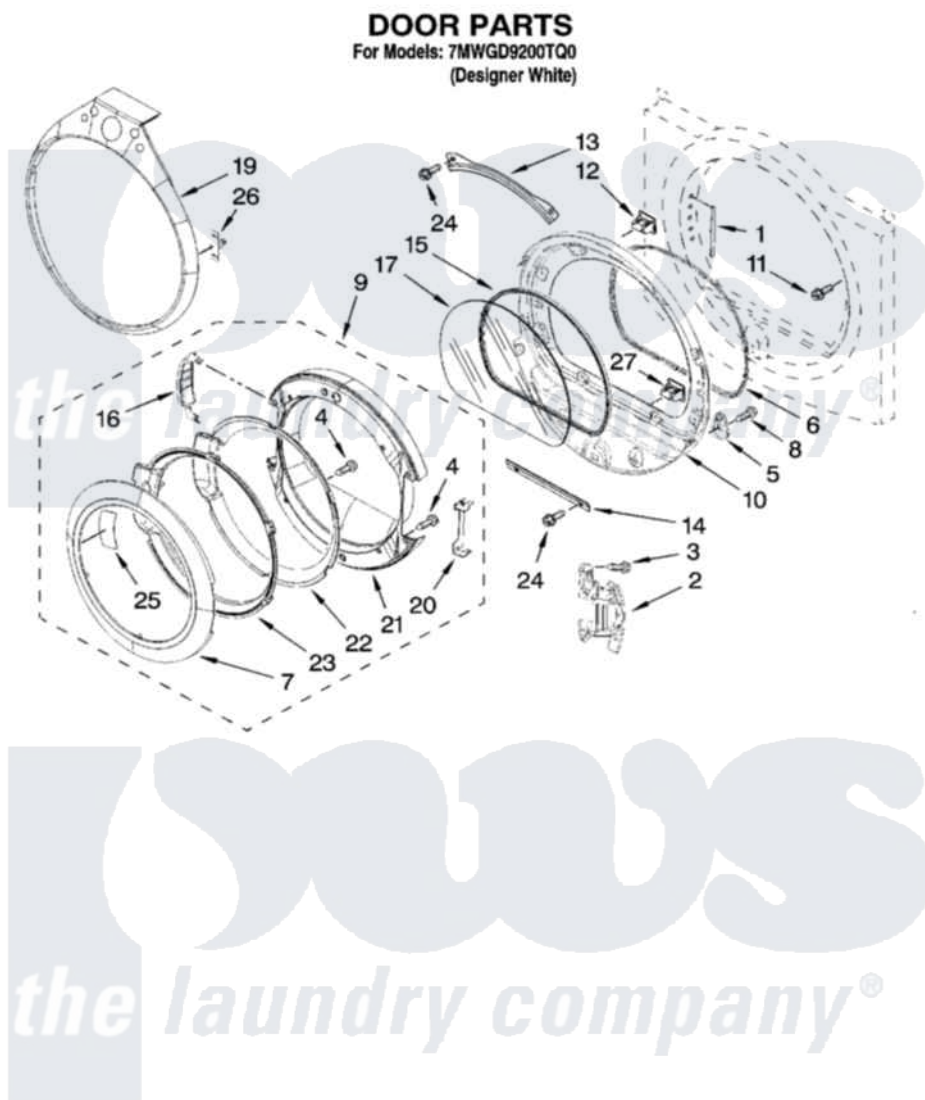

**Whirlpool 7MWGD9200TQ0 05 - DOOR PARTS, OPTIONAL PARTS (NOT INCLUDED)**

W10163482

9

Whirlpool [Residential Whirlpool 7MWGD9200TQ0 Dryer Parts](#) Parts Diagram 05 - DOOR PARTS, OPTIONAL PARTS (NOT INCLUDED)

[Click on the part number to view part](#)

Item	Original Part Number	Replaced By	Status	Part Description
1	<a href="#">W10085210</a>			Label-Hinge Hole Cover Front Panel
2	<a href="#">W10139920</a>			Door Hinge Assembly
3	W10017850	<a href="#">280203</a>		Screw-Kit
4	<a href="#">9742177</a>			Screw, 8-18 X .625
5	<a href="#">W10048910</a>			Screw-Plug
6	<a href="#">W10139457</a>			Seal-Door Handle, Ring Door
7	W10047960	<a href="#">8578154</a>		Handle, Door Ring Assembly
8	3357011	<a href="#">308685</a>		Side Trim )
9	<a href="#">8578151</a>			Door Assembly
10	<a href="#">8578229</a>			Door Assembly
11	<a href="#">355515</a>			Screw, 8-18 X 11/16
12	3398175	<a href="#">279570</a>		Latch
13	<a href="#">8519356</a>			Retainer-Window
14	<a href="#">8519354</a>			Retainer-Window