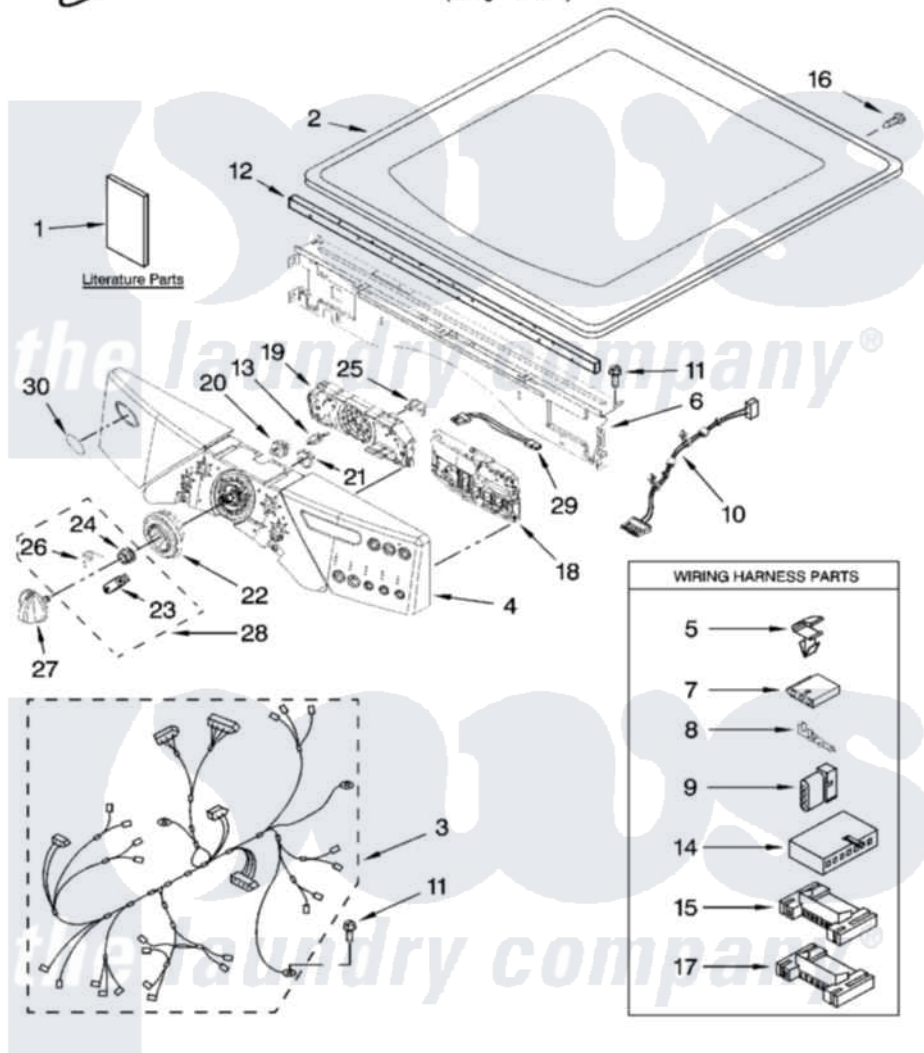

Whirlpool 7MWGD9200TQ1 01 - TOP AND CONSOLE PARTS

TOP AND CONSOLE PARTS

For Model: 7MWGD9200TQ1
(Designer White)

27" GAS DRYER

3-08 LITHO IN U.S.A. (LAN)

1

Part No. W10196692 Rev. A

Whirlpool [Residential Whirlpool 7MWGD9200TQ1 Dryer Parts](#) Parts Diagram 01 - TOP AND CONSOLE PARTS

[Click on the part number to view part](#)

Item	Original Part Number	Replaced By	Status	Part Description
1	W10140906		Not Available	Use & Care Guide
"	W10177461		Not Available	Tech Sheet
"	W10140905		Not Available	Guide, Quick Start
2	3980634	W10117263		Top
3	W10111011			Harness, Main
4	W10116694			Panel, Console
5	3394427			Clip-Harness
6	W10006840	W10215656		Bracket, Console
7	353424			Plug, Terminal
8	94614			Terminal
9	3936144			Do-It-Yourself Repair Manuals
10	W10111020			Power Cable, User-Interface
11	3390647	488729		Screw
12	W10112267			Foam-Seal Control Bracket
13	W10030070	W10012480		Kit
14	3936150			Connector, 7-Circuit

15	3395683		Receptacle, Multi-Terminal
16	3390647	488729	Screw
17	2203186		Connector, 5-Circuit
18	W10031420	W10294578	Kit
19	W10031410		User Interface
20	W10012430		Encoder, Wheel Kit.
21	W10012440		Retainer-Snap
22	W10012410		Knob, Light Ring
23	W10012810	280230	Encoder, Wheel Kit.
24	W10012450	280230	Encoder, Wheel Kit.
25	W10112268		Clip-Harness
26	W10012820	280230	Encoder, Wheel Kit.
27	W10116701		Knob, Control
28	280230		Encoder, Wheel Kit.
29	W10095960		Harness, Communication
30	W10117943	8303811	Badge, Assembly