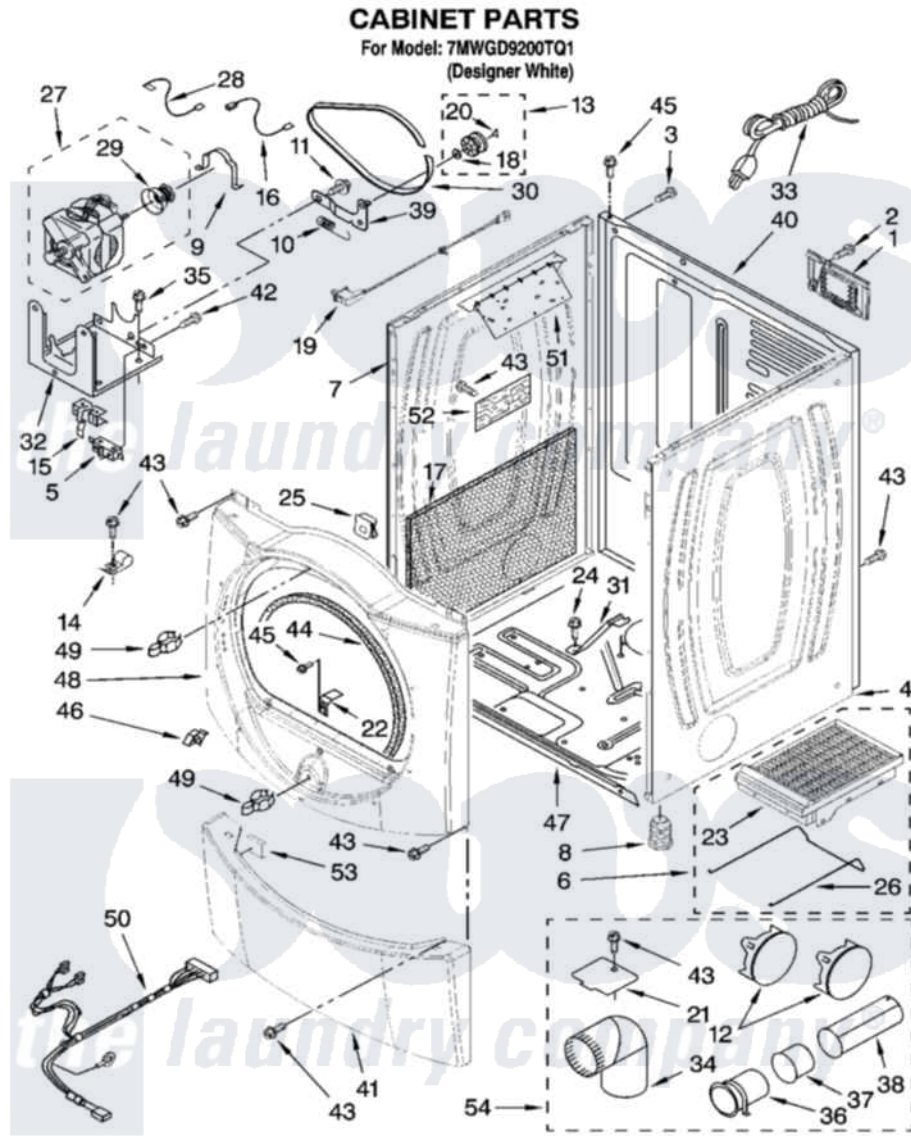

Whirlpool 7MWGD9200TQ1 02 - CABINET PARTS

W10196692

3

Whirlpool [Residential Whirlpool 7MWGD9200TQ1 Dryer Parts](#) Parts Diagram 02 - CABINET PARTS
Click on the part number to view part

Item	Original Part Number	Replaced By	Status	Part Description
1	8317340			Cover, Terminal Block
2	3390814	90767		Screw, 8A X 3/8 HeX Washer Head Tapping
3	697776	4331106		Screw, No.10-32 X 7/16
4	W10192446			Panel, Side
5	3394881	279782		Switch-Lid
6	8563738	W10121663		Dryer Rack
7	W10192435			Panel, Side
8	3392100	49621		Feet-Leveling
"	279810			Foot-Optional
9	660658			Clamp, Motor Mounting 343481 685441
10	3387374			Spring, Idler
11	3389420			Retainer-Idler 1/4-20 X 1/16
12	697750	W10470674		Dryer Exhaust Kit
13	3388672	279640		Pulley-Idr
14	3978776			Bracket, Gas Pipe Switch