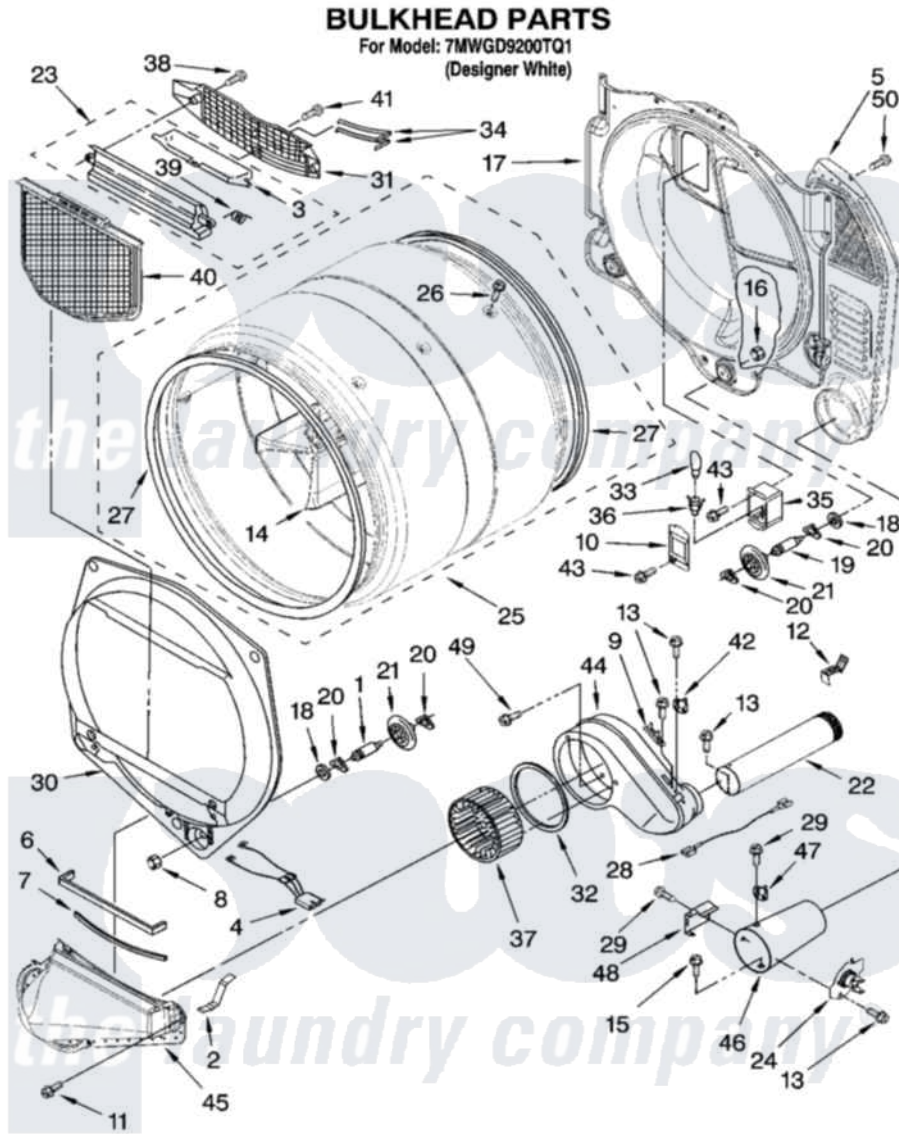

# Whirlpool 7MWGD9200TQ1 03 - BULKHEAD PARTS

W10196692

5

Whirlpool Residential Whirlpool 7MWGD9200TQ1 Dryer Parts Parts Diagram 03 - BULKHEAD PARTS  
 Click on the part number to view part

Item	Original Part Number	Replaced By	Status	Part Description
1	8575324	<a href="#">W10359271</a>		Shaft, Drum Roller Threads
2	<a href="#">8066208</a>			Clip-Exhaust
3	3394984	<a href="#">8563758</a>		Door, Lint Screen
4	<a href="#">3406653</a>			Harness, Sensor
5	<a href="#">3394346</a>			Air Duct Assembly
6	<a href="#">697813</a>			Seal, Outlet Housing
7	697814	<a href="#">697813</a>		Seal, Outlet Housing
8	3934666	<a href="#">W10080210</a>		Nut, 3/8 X 16
9	<a href="#">3392519</a>			Thermal Limiter
10	3402841	<a href="#">8532165</a>		Lens, Drum Light
11	359625	<a href="#">487240</a>		Screw, For Mtg. Service Capacitor
12	<a href="#">8572105</a>			Retainer, Toe Panel
13	8533971	<a href="#">90767</a>		Screw, 8A X 3/8 HeX Washer Head Tapping
14	697693	<a href="#">W10113136</a>		Baffle, Drum
15	<a href="#">693995</a>			Screw, Hex Head