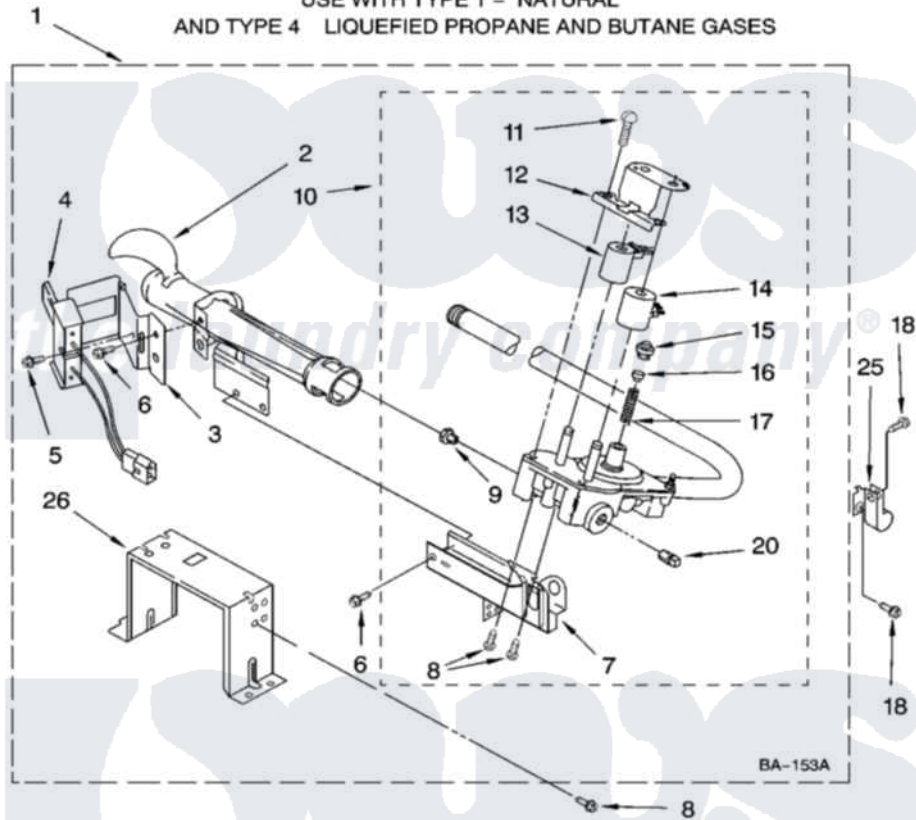

Whirlpool 7MWGD9200TQ1 04 - 8576353 BURNER ASSEMBLY

8576353 BURNER ASSEMBLY

For Model: 7MWGD9200TQ1

(Designer White)

USE WITH TYPE 1 - NATURAL
AND TYPE 4 LIQUEFIED PROPANE AND BUTANE GASES

W10196692

7

Whirlpool [Residential Whirlpool 7MWGD9200TQ1 Dryer Parts](#) Parts Diagram 04 - 8576353 BURNER ASSEMBLY
Click on the part number to view part

Item	Original Part Number	Replaced By	Status	Part Description
1	8576353	280119		Burner-Gas
2	688617	693140		Burner
3	694298			Bracket, Ignitor
4	686590	279311		Ignitor
5	3393909			Screw, 8-32 X 7/8
6	343641	681414		Screw, 10AB X 1/2
7	3389871		Not Available	Base, Burner
8	3387057			Screw, 10-16 X 1/2 Orifice, Burner
9	15418			Orifice, Burner Type 1
"	15422		Not Available	ORIFICE, BURNER (TYPE 4) (BUTANE)
"	234867	229742		Orifice, Burner
10	W10118347	W10293912		Valve-Gas
11	694421			Screw, Bracket Mounting
12	694538			Bracket, Shunt
13	694540			Coil, 60 Hz