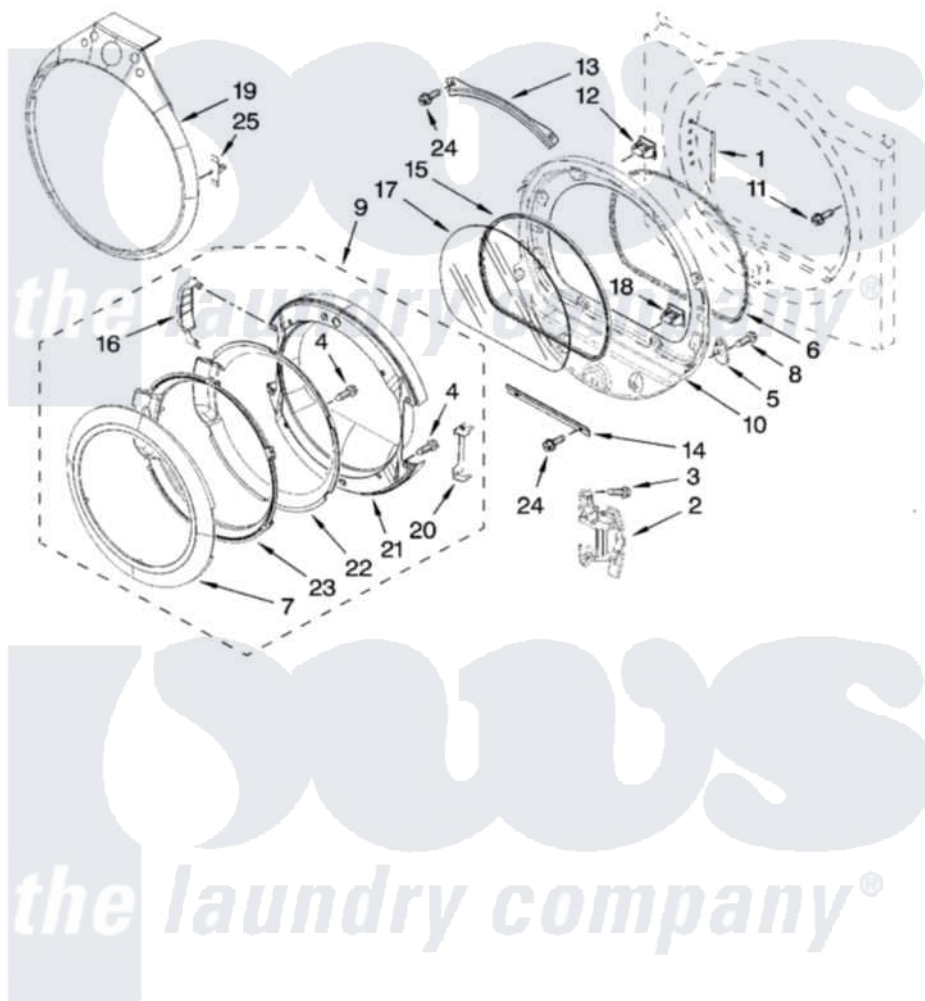

Whirlpool 7MWGD9200TQ1 05 - DOOR PARTS, OPTIONAL PARTS (NOT INCLUDED)

DOOR PARTS
For Model: 7MWGD9200TQ1
(Designer White)

W10196692

9

Whirlpool Residential Whirlpool 7MWGD9200TQ1 Dryer Parts Parts Diagram 05 - DOOR PARTS, OPTIONAL PARTS (NOT INCLUDED)

[Click on the part number to view part](#)

Item	Original Part Number	Replaced By	Status	Part Description
1	W10085210			Label-Hinge Hole Cover Front Panel
2	W10139920			Door Hinge Assembly
3	W10159996			Screw, 10-24 X 25/64
4	9742177			Screw, 8-18 X .625
5	W10048910			Screw-Plug
6	W10139457			Seal-Door Handle, Ring Door
7	8578154			Handle, Door Ring Assembly
8	3357011	308685		Side Trim)
9	W10180111			Door Assembly
10	8578229			Door Assembly
11	355515			Screw, 8-18 X 11/16
12	3398175	279570		Latch
13	8519356			Retainer-Window
14	8519354			Retainer-Window

15	8579662		Gasket, Window
16	W10180119		Cover-Hinge, Stationary Cover Hinge
"	BLANK	Not Available	(Following Parts Not Included)
"	W10181197		Cover Hinge
17	8566254		Glass-Window
18	690081	279570	Latch
19	W10180493		Tear-Drop Trim And Clip Assembly
20	W10180120		Shield, Door
21	W10180118		Door, Intermediate
22	W10180117		Door Mask
23	8578155		Door Screen
24	3393258	3373329D	Screw
25	W10129065		Trim-Clip Metal
	72017		Paint, Touch-Up
"	350930		Paint, Pressurized Spray B
"	350938		Paint, Pressurized Spray B
"	799344		Paint, Touch-Up)
"	BLANK	Not Available	ACCESSORY PARTS
"	8529894	346764	Kit, Hold Down
"	8579666A	W10466829	Blade
"	8541503		Kit, Stack Assembly
"	80047		PAINT, BULK (1 QT.) (KIT, DRYER REPAIR)