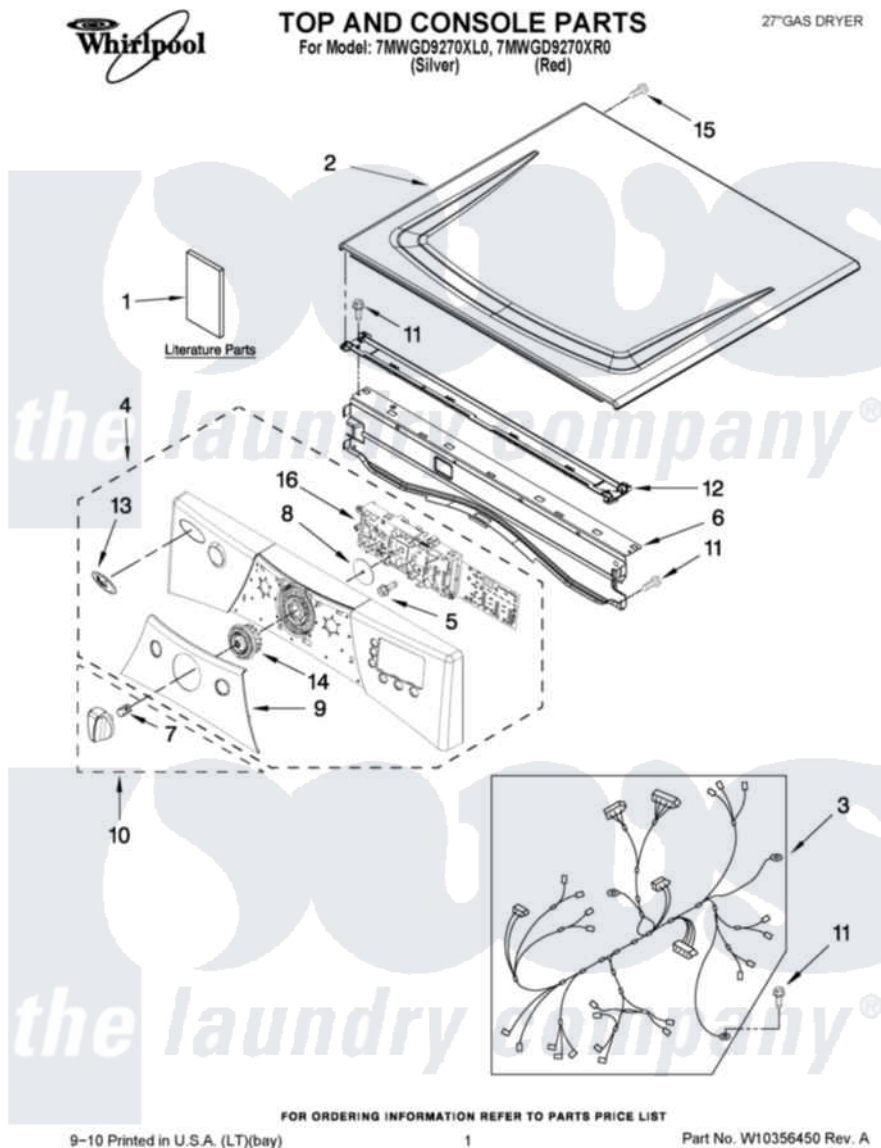

Whirlpool 7MWGD9270XL0 01 - TOP AND CONSOLE PARTS

Whirlpool Residential Whirlpool 7MWGD9270XL0 Dryer Parts Parts Diagram 01 - TOP AND CONSOLE PARTS
Click on the part number to view part

Item	Original Part Number	Replaced By	Status	Part Description
1	W10339519		Not Available	USE & CARE GUIDE
"	W10294025		Not Available	TECH SHEET
2	W10251213			Top
"	W10251212	W10336090		Top
3	W10278758			Harness, Main
4	W10215464			Panel, Console
"	W10215463			Panel, Console
5	W10006580			Screw, M3-1.12 X12 Pn 6l Spl
6	8565237			Bracket, Console
7	W10153920			Spring, Knob
8	8572039			Seal, User Interface
9	W10215468			Cover, Center
"	W10215469			Cover, Center
10	W10247262			Knob Assembly
11	3390647	488729		Screw
12	W10266747			Channel-Water, Dryer

13	W10117943	8303811	Badge, Assembly
14	W10237301		Cycle, Light Guide
15	3400238		Screw, 2-28 X 1/2
16	W10215460	W10418068	Control-Elec