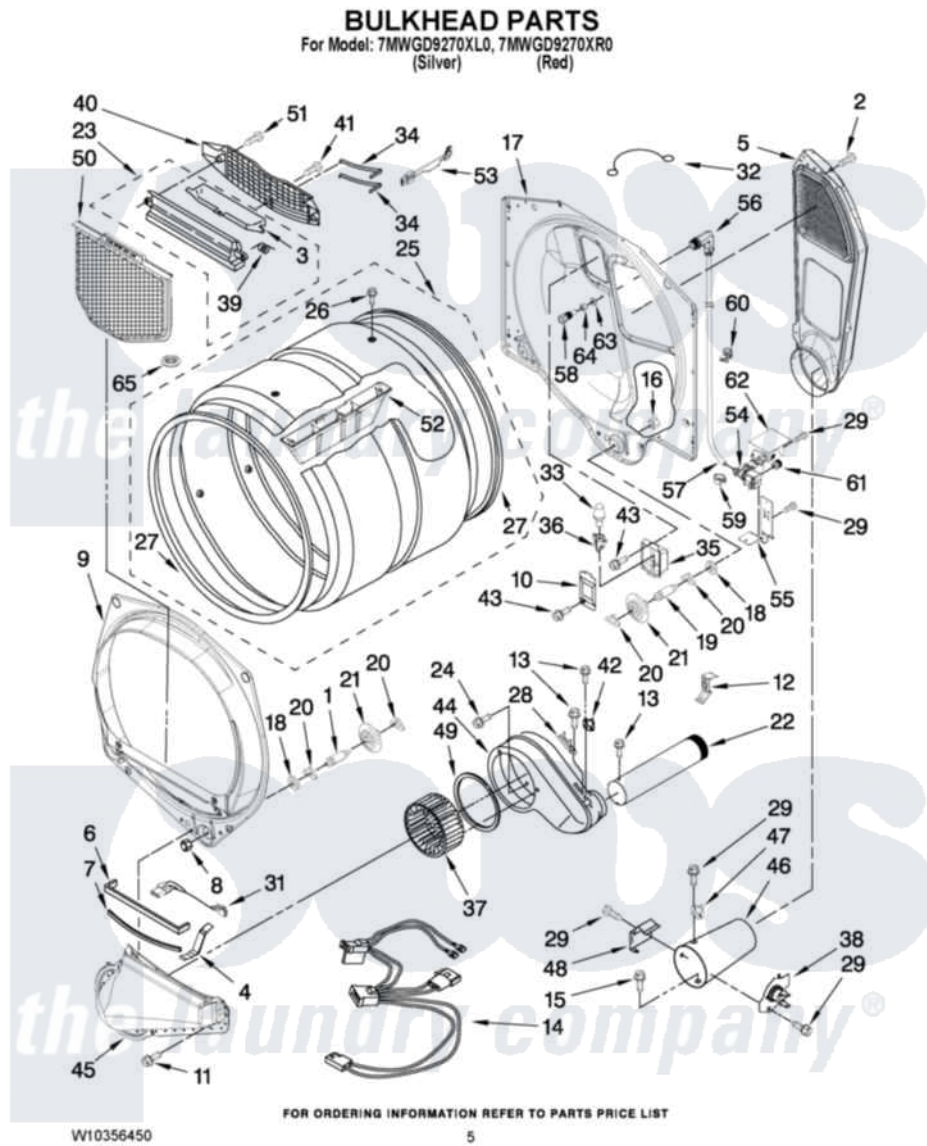

# Whirlpool 7MWGD9270XL0 03 - BULKHEAD PARTS

Whirlpool [Residential Whirlpool 7MWGD9270XL0 Dryer Parts](#) Parts Diagram 03 - BULKHEAD PARTS  
Click on the part number to view part

Item	Original Part Number	Replaced By	Status	Part Description
1	8575325	<a href="#">W10359272</a>		Shaft, Roller Drum Threads
2	3390647	<a href="#">488729</a>		Screw
3	<a href="#">W10153413</a>			Door, Lint Screen
4	<a href="#">8066208</a>			Clip-Exhaust
5	<a href="#">W10293765</a>			Air Duct Assembly
6	<a href="#">697813</a>			Seal, Outlet Housing
7	697814	<a href="#">697813</a>		Seal, Outlet Housing
8	3934666	<a href="#">W10080210</a>		Nut, 3/8 X 16
9	<a href="#">8565061</a>			Bulkhead, Front
10	3402841	<a href="#">8532165</a>		Lens, Drum Light
11	359625	<a href="#">487240</a>		Screw, For Mtg. Service Capacitor
12	<a href="#">8572105</a>			Retainer, Toe Panel
13	8533971	<a href="#">90767</a>		Screw, 8A X 3/8 HeX Washer Head Tapping
14	<a href="#">3401850</a>			Harness-Gas
15	<a href="#">693995</a>			Screw, Hex Head