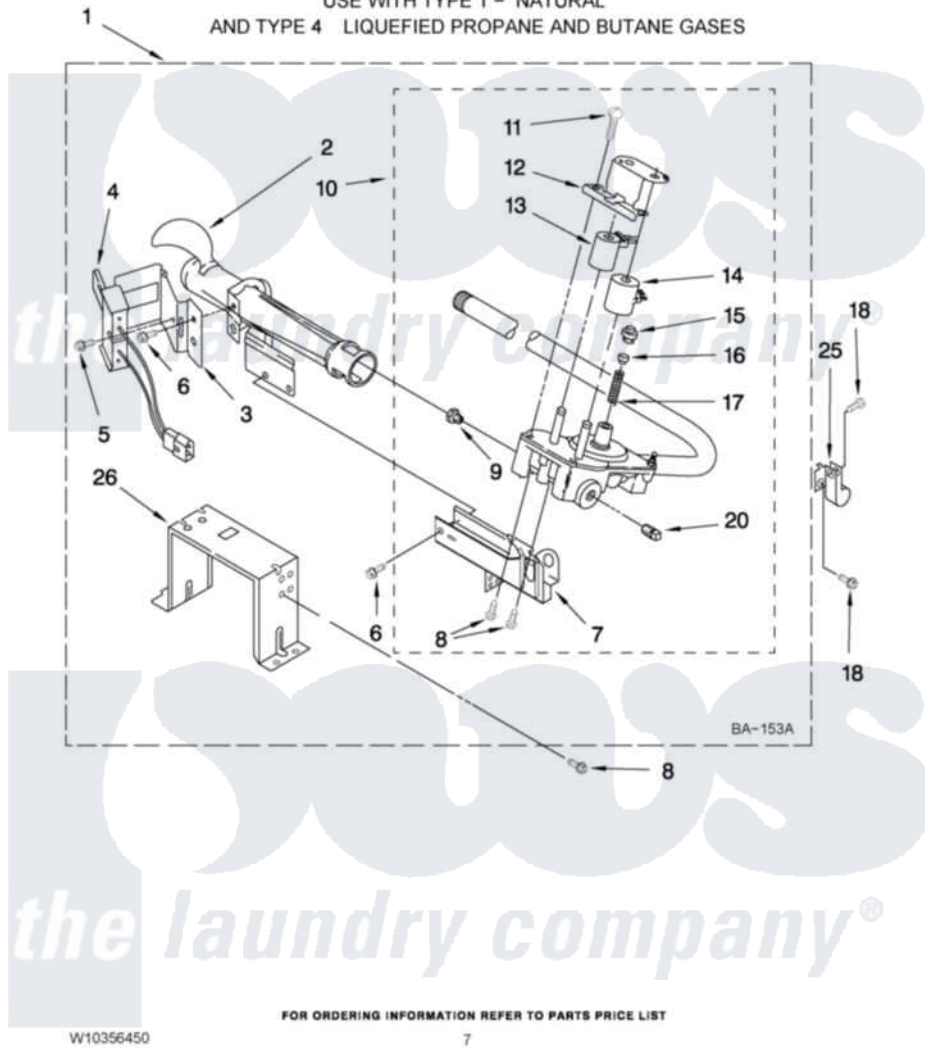

# Whirlpool 7MWGD9270XL0 04 - 8576353 BURNER ASSEMBLY

## 8576353 BURNER ASSEMBLY

For Model: 7MWGD9270XL0, 7MWGD9270XR0  
(Silver) (Red)

USE WITH TYPE 1 - NATURAL  
AND TYPE 4 LIQUEFIED PROPANE AND BUTANE GASES

W10356450

7

Whirlpool [Residential Whirlpool 7MWGD9270XL0 Dryer Parts](#) Parts Diagram 04 - 8576353 BURNER ASSEMBLY  
Click on the part number to view part

Item	Original Part Number	Replaced By	Status	Part Description
1	8576353	<a href="#">280119</a>		Burner-Gas
2	688617	<a href="#">693140</a>		Burner
3	<a href="#">694298</a>			Bracket, Ignitor
4	686590	<a href="#">279311</a>		Ignitor
5	<a href="#">3393909</a>			Screw, 8-32 X 7/8
6	343641	<a href="#">681414</a>		Screw, 10AB X 1/2
7	3389871		Not Available	Base, Burner
8	<a href="#">3387057</a>			Screw, 10-16 X 1/2 Orifice, Burner
9	<a href="#">15418</a>			Orifice, Burner Type 1
"	15422		Not Available	ORIFICE, BURNER (TYPE 4) (BUTANE)
"	234867	<a href="#">229742</a>		Orifice, Burner
10	W10118347	<a href="#">W10293912</a>		Valve-Gas
11	<a href="#">694421</a>			Screw, Bracket Mounting
12	<a href="#">694538</a>			Bracket, Shunt
13	<a href="#">694540</a>			Coil, 60 Hz