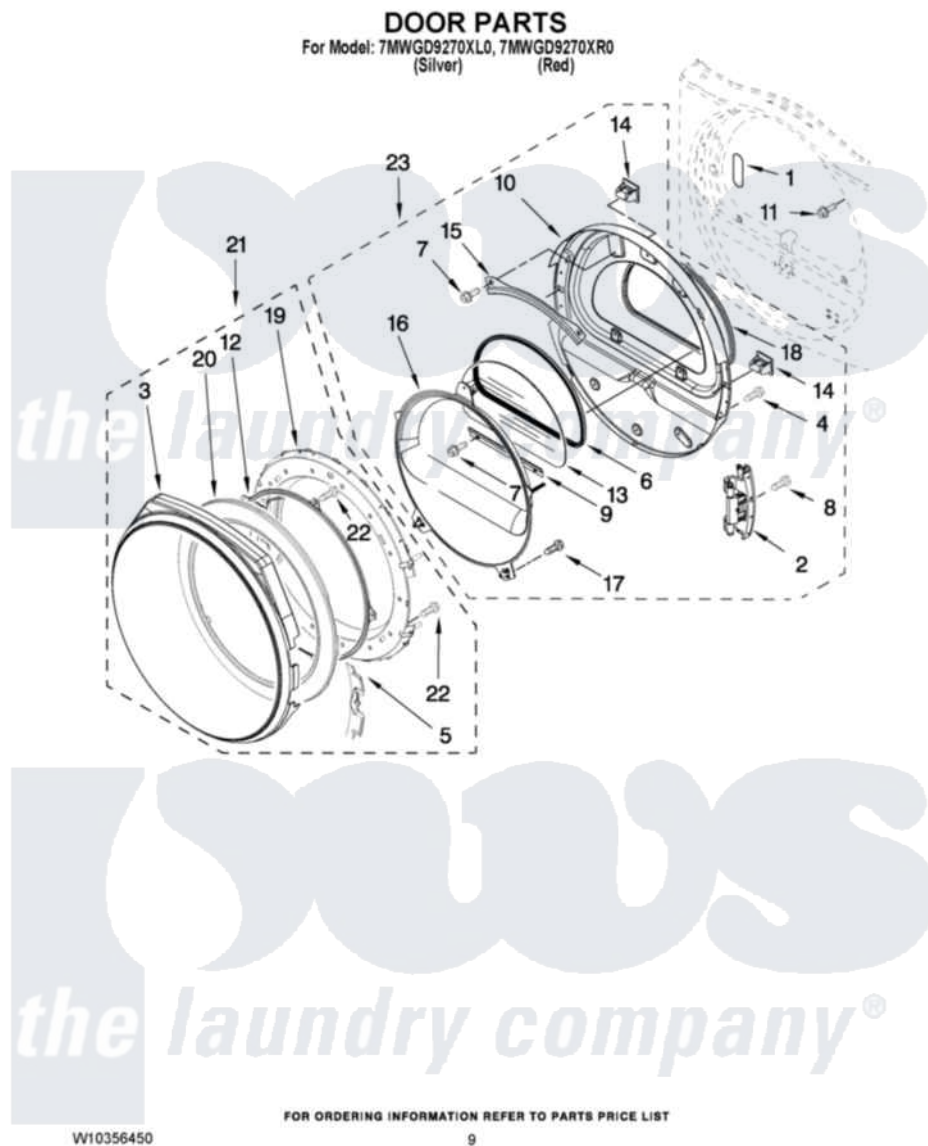

Whirlpool 7MWGD9270XL0 05 - DOOR PARTS

Whirlpool [Residential Whirlpool 7MWGD9270XL0 Dryer Parts](#) Parts Diagram 05 - DOOR PARTS
Click on the part number to view part

Item	Original Part Number	Replaced By	Status	Part Description
1	W10256915			Label, Hinge Hole Cover
2	8578887			Door Hinge Assembly
3	W10215823			Door Trim Outer Ring
"	W10215824			Door Trim Outer Ring
4	8534044			Screw, 8-18 X 1/2
5	W10215825			Door Trim, Hinge Cover
"	W10215826			Door Trim, Hinge Cover
6	8579663			Seal, Window
7	3393258	3373329D		Screw
8	W10159996			Screw, 10-24 X 25/64
9	8519354			Retainer-Window
10	W10198441	W10363674		Door Assembly
11	355515			Screw, 8-18 X 11/16
12	N/P		Not Available	SCREEN, DOOR (NOT SERVICABLE, ORDER ITEM 19)
13	W10286878			Window

14	690081	279570	Latch
15	8519356		Retainer-Window
16	W10215764		Door, Intermediate Stationary
17	8534022		Screw, 8-18 X 1/16
18	W10163915		Door Seal
19	W10215762	W10431338	Door
20	N/P	Not Available	TRIM-DOOR INNER RING (NOT SERVICABLE, ORDER ITEM 19)
21	W10215830		Door Assembly Outer
"	W10215831		Door Assembly Outer
22	9742177		Screw, 8-18 X .625
23	W10270215		Door Assembly Inner