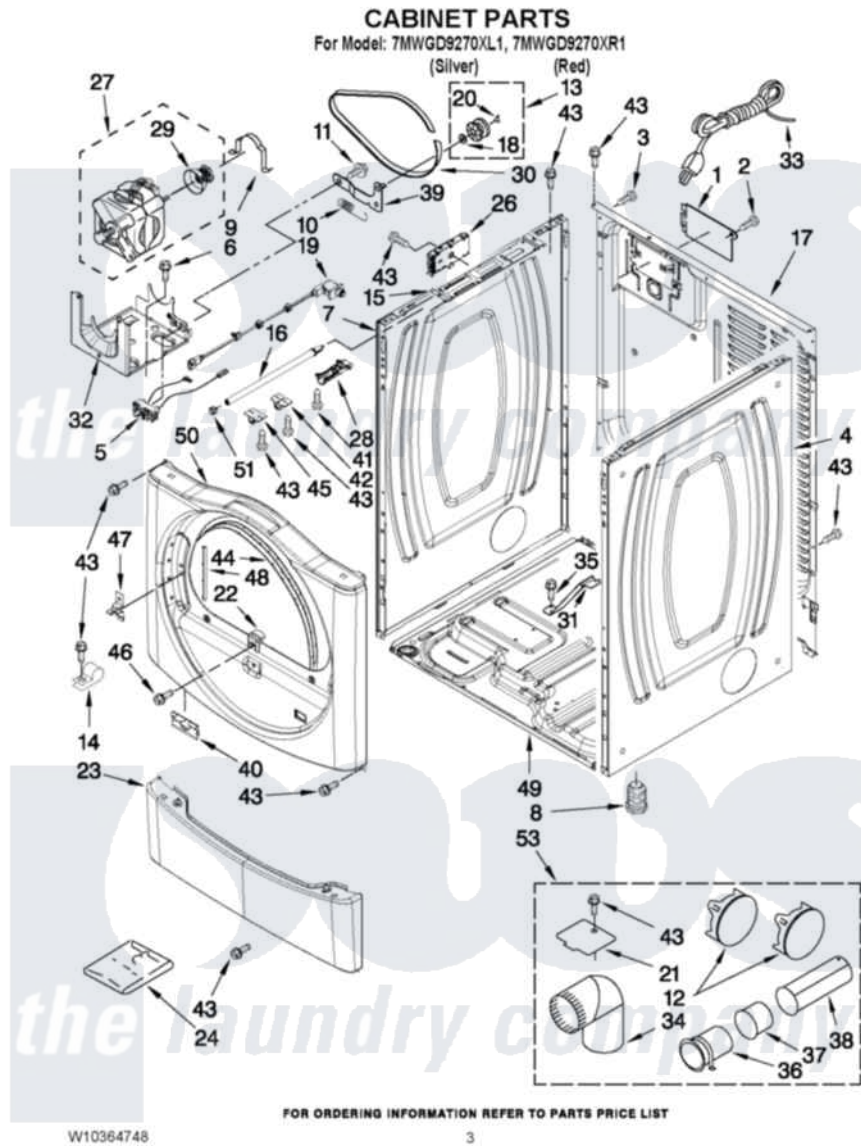

# Whirlpool 7MWGD9270XL1 02 - CABINET PARTS

Whirlpool Residential Whirlpool 7MWGD9270XL1 Dryer Parts Parts Diagram 02 - CABINET PARTS  
Click on the part number to view part

Item	Original Part Number	Replaced By	Status	Part Description
1	<a href="#">8317340</a>			Cover, Terminal Block
2	3390814	<a href="#">90767</a>		Screw, 8A X 3/8 HeX Washer Head Tapping
3	8533974	<a href="#">4331106</a>		Screw, No.10-32 X 7/16
4	<a href="#">W10251219</a>			Panel, Side
"	<a href="#">W10251217</a>			Panel, Side
5	W10246525	<a href="#">W10314253</a>		Switch, Assembly Broken Belt
6	343641	<a href="#">681414</a>		Screw, 10AB X 1/2
7	<a href="#">W10251218</a>			Panel, Side
"	<a href="#">W10251216</a>			Panel, Side
8	3392100	<a href="#">49621</a>		Feet-Leveling
"	<a href="#">279810</a>			Foot-Optional
9	<a href="#">660658</a>			Clamp, Motor Mounting 343481 685441
10	<a href="#">3387374</a>			Spring, Idler
11	<a href="#">3389420</a>			Retainer-Idler 1/4-20 X 1/16
12	<a href="#">49252</a>			Plug, Multivent