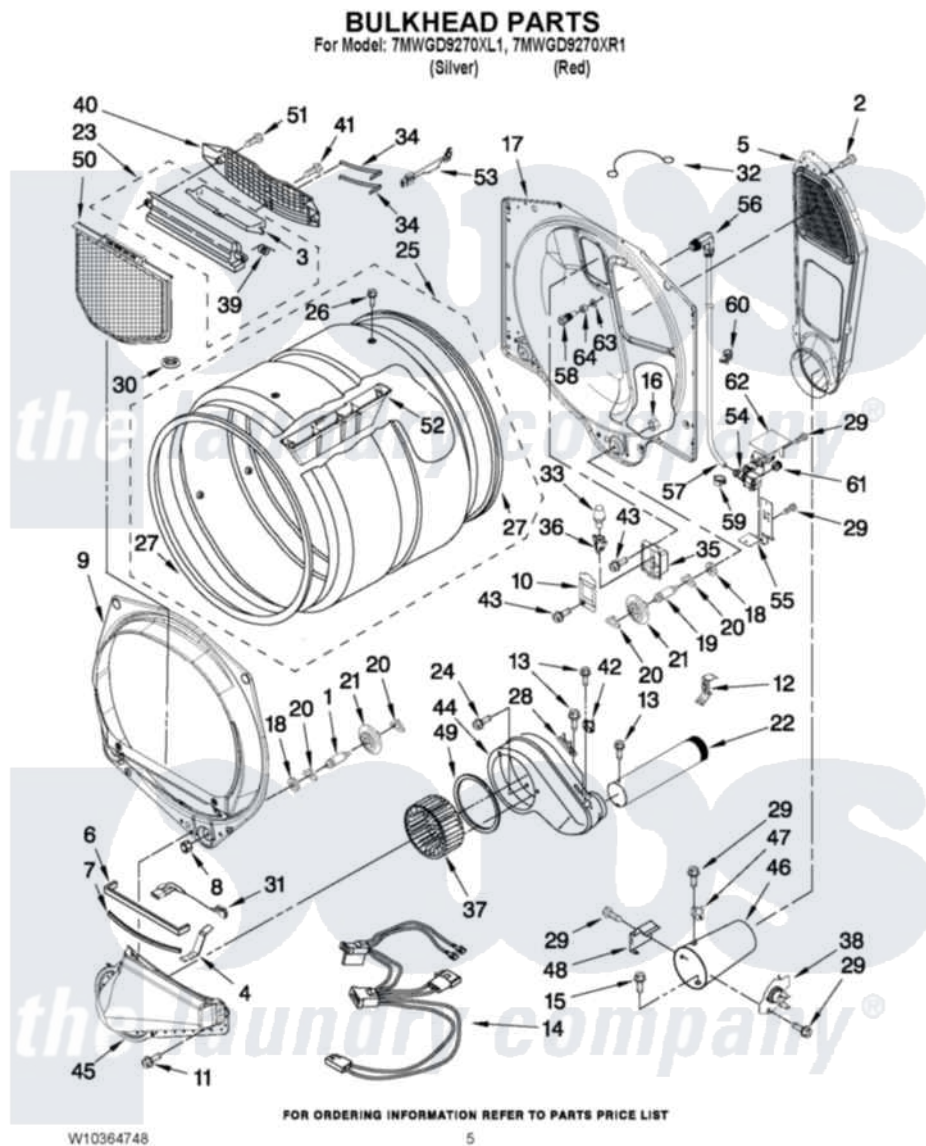

# Whirlpool 7MWGD9270XL1 03 - BULKHEAD PARTS

Whirlpool [Residential Whirlpool 7MWGD9270XL1 Dryer Parts](#) Parts Diagram 03 - BULKHEAD PARTS  
Click on the part number to view part

Item	Original Part Number	Replaced By	Status	Part Description
1	8575325	<a href="#">W10359272</a>		Shaft, Roller Drum Threads
2	3390647	<a href="#">488729</a>		Screw
3	<a href="#">W10153413</a>			Door, Lint Screen
4	<a href="#">8066208</a>			Clip-Exhaust
5	<a href="#">W10293765</a>			Air Duct Assembly
6	<a href="#">697813</a>			Seal, Outlet Housing
7	697814	<a href="#">697813</a>		Seal, Outlet Housing
8	3934666	<a href="#">W10080210</a>		Nut, 3/8 X 16
9	<a href="#">8565061</a>			Bulkhead, Front
10	3402841	<a href="#">8532165</a>		Lens, Drum Light
11	359625	<a href="#">487240</a>		Screw, For Mtg. Service Capacitor
12	<a href="#">8572105</a>			Retainer, Toe Panel
13	8533971	<a href="#">90767</a>		Screw, 8A X 3/8 HeX Washer Head Tapping
14	<a href="#">3401850</a>			Harness-Gas
15	<a href="#">693995</a>			Screw, Hex Head