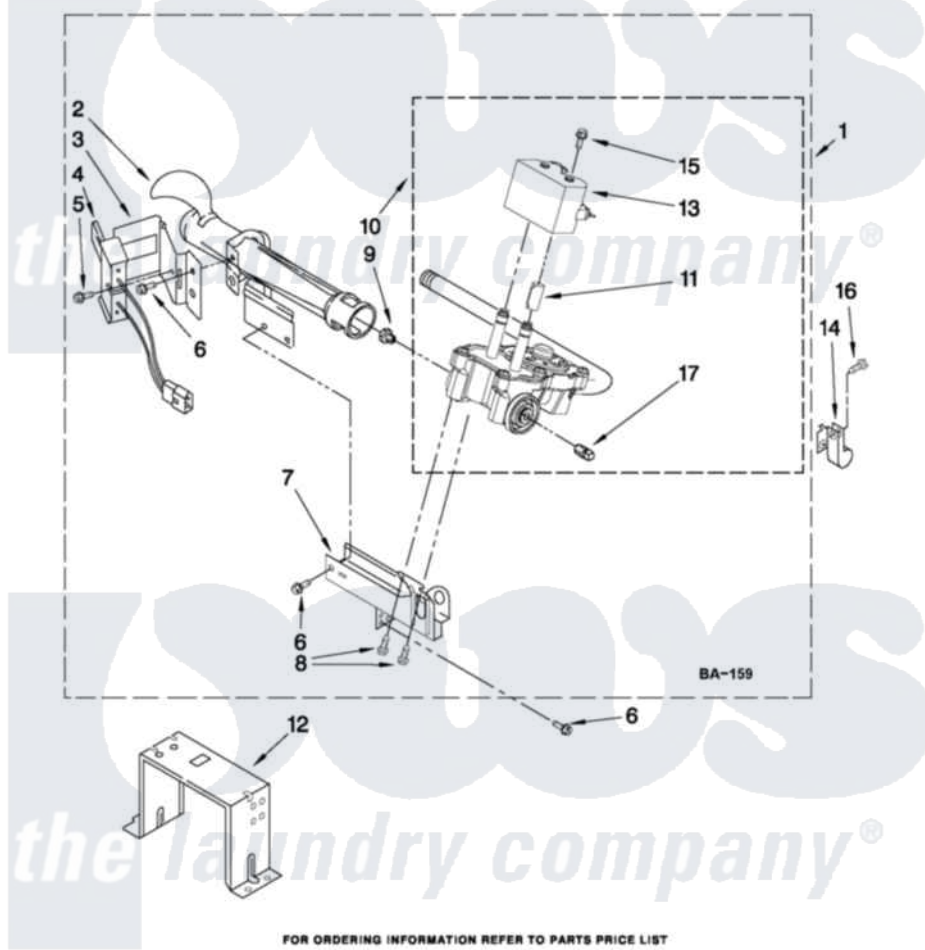

# Whirlpool 7MWGD9270XL1 04 - W10293911 BURNER ASSEMBLY

## W10293911 BURNER ASSEMBLY

For Model: 7MWGD9270XL1, 7MWGD9270XR1  
(Silver) (Red)

USE WITH TYPE 1 - NATURAL, TYPE 2 - MIXED,  
AND TYPE 4 - LIQUEFIED PROPANE AND BUTANE GASES

W10364748

FOR ORDERING INFORMATION REFER TO PARTS PRICE LIST

7

Whirlpool [Residential Whirlpool 7MWGD9270XL1 Dryer Parts](#) Parts Diagram 04 - W10293911 BURNER ASSEMBLY  
Click on the part number to view part

Item	Original Part Number	Replaced By	Status	Part Description
1	W10293911	<a href="#">W10310204</a>		Burner-Gas
2	688617	<a href="#">693140</a>		Burner
3	<a href="#">694298</a>			Bracket, Ignitor
4	686590	<a href="#">279311</a>		Ignitor
5	<a href="#">3393909</a>			Screw, 8-32 X 7/8
6	343641	<a href="#">681414</a>		Screw, 10AB X 1/2
7	3389871		Not Available	Base, Burner
8	<a href="#">3387057</a>			Screw, 10-16 X 1/2 Orifice, Burner
9	<a href="#">15418</a>			Orifice, Burner Type 1
10	W10175144	<a href="#">W10293912</a>		Valve-Gas
11	W10295524	<a href="#">W10328463</a>		Coil, 60 Hz
12	<a href="#">3389889</a>			Bracket, Support
13	W10273784	<a href="#">W10328463</a>		Coil, 60 Hz
14	<a href="#">3978776</a>			Bracket, Gas Pipe Switch
15	<a href="#">326049536</a>			Screw, Coil
16	3390647	<a href="#">488729</a>		Screw