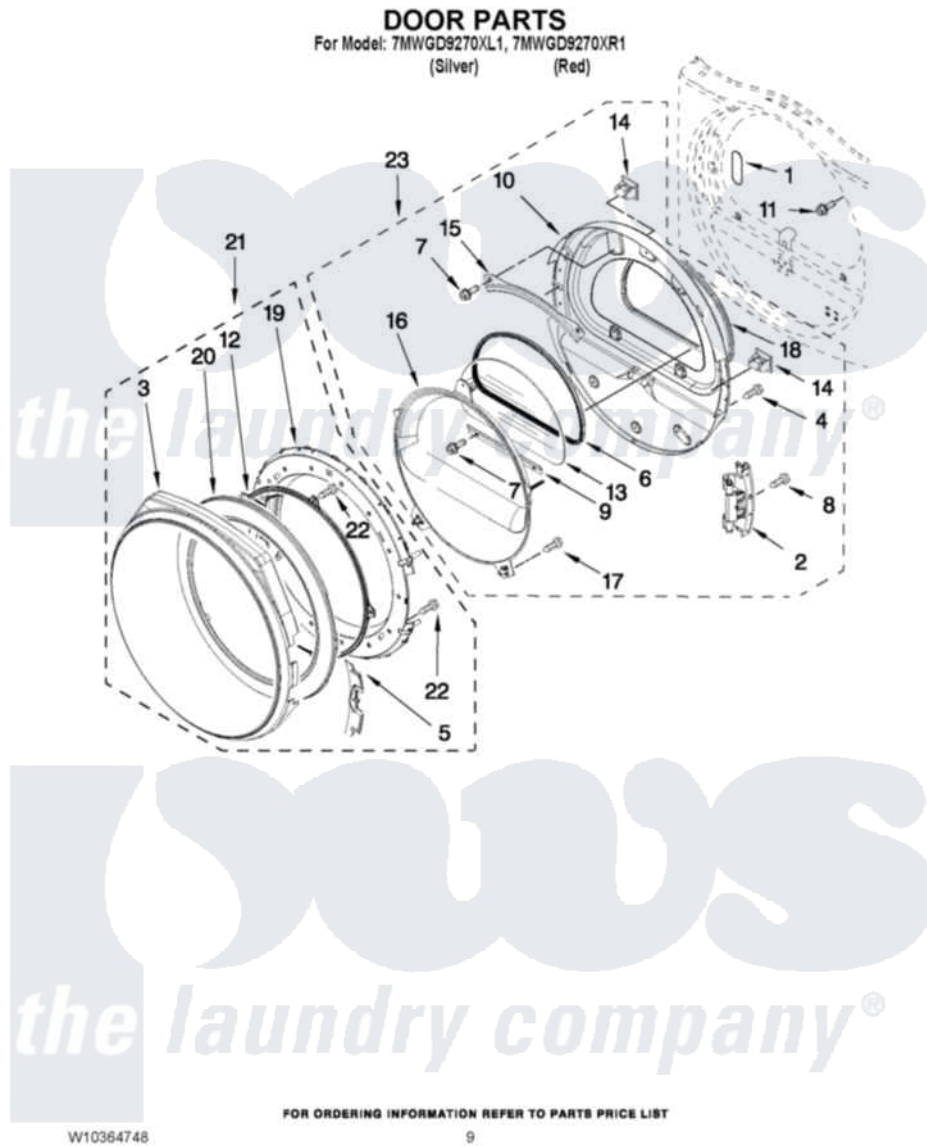

# Whirlpool 7MWGD9270XL1 05 - DOOR PARTS

Whirlpool [Residential Whirlpool 7MWGD9270XL1 Dryer Parts](#) Parts Diagram 05 - DOOR PARTS  
Click on the part number to view part

Item	Original Part Number	Replaced By	Status	Part Description
1	<a href="#">W10256915</a>			Label, Hinge Hole Cover
2	<a href="#">8578887</a>			Door Hinge Assembly
3	<a href="#">W10215823</a>			Door Trim Outer Ring
"	<a href="#">W10215824</a>			Door Trim Outer Ring
4	<a href="#">8534044</a>			Screw, 8-18 X 1/2
5	<a href="#">W10215825</a>			Door Trim, Hinge Cover
"	<a href="#">W10215826</a>			Door Trim, Hinge Cover
6	<a href="#">8579663</a>			Seal, Window
7	3393258	<a href="#">3373329D</a>		Screw
8	<a href="#">W10159996</a>			Screw, 10-24 X 25/64
9	<a href="#">8519354</a>			Retainer-Window
10	W10198441	<a href="#">W10363674</a>		Door Assembly
11	<a href="#">355515</a>			Screw, 8-18 X 11/16
12	N/P		Not Available	SCREEN, DOOR (NOT SERVICABLE, ORDER ITEM 19)
13	<a href="#">W10286878</a>			Window

14	690081	<a href="#">279570</a>	Latch
15	<a href="#">8519356</a>		Retainer-Window
16	<a href="#">W10215764</a>		Door, Intermediate Stationary
17	<a href="#">8534022</a>		Screw, 8-18 X 1/16
18	<a href="#">W10163915</a>		Door Seal
19	W10215762	<a href="#">W10431338</a>	Door
20	N/P	Not Available	TRIM-DOOR INNER RING (NOT SERVICABLE, ORDER ITEM 19)
21	<a href="#">W10215830</a>		Door Assembly Outer
"	<a href="#">W10215831</a>		Door Assembly Outer
22	<a href="#">9742177</a>		Screw, 8-18 X .625
23	<a href="#">W10270215</a>		Door Assembly Inner